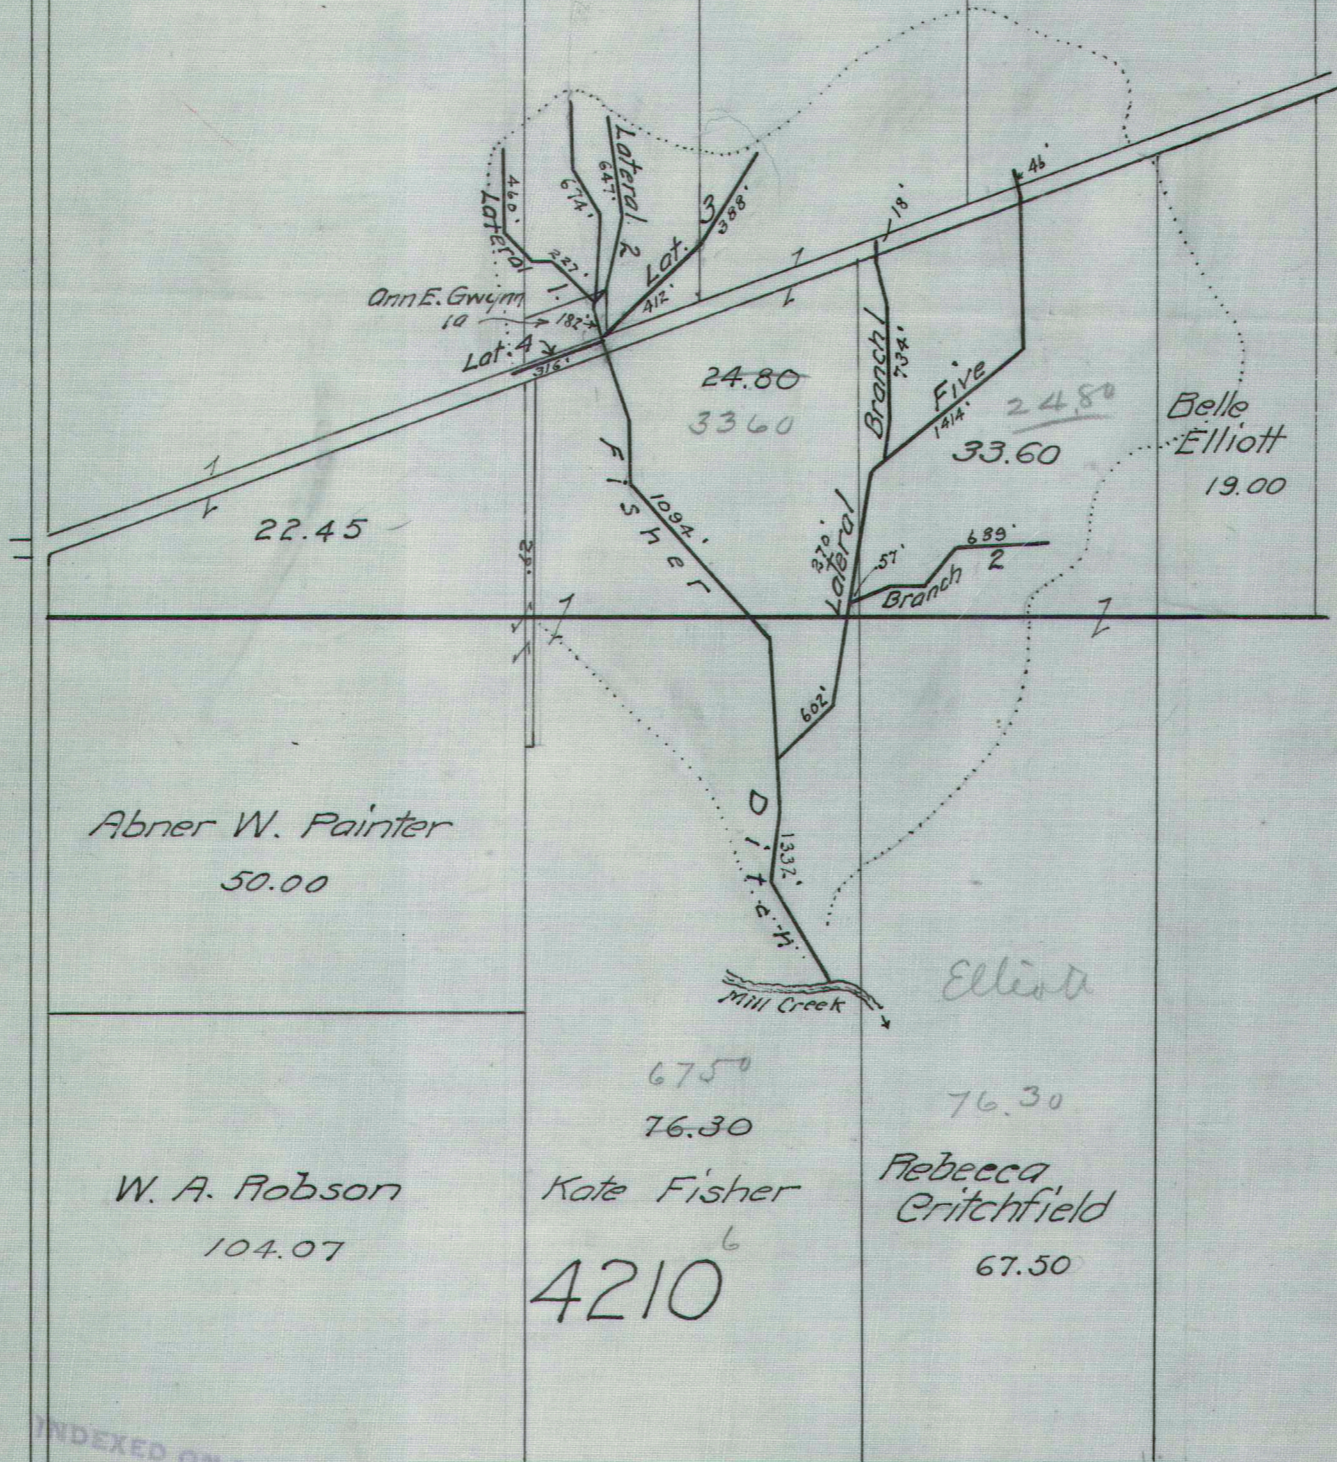

5209

McGarry Robson 107.68
Kate Fisher 53.90
Melvin Wathins 51.10

Abner W. Painter
50.00

W. A. Robson
104.07

Kate Fisher
76.30
4210

Rebecca
Critchfield
67.50

Belle
Elliott
19.00

Fisher Ditch Perry Township

1916

INDEXED ON MAP

8-29A4B