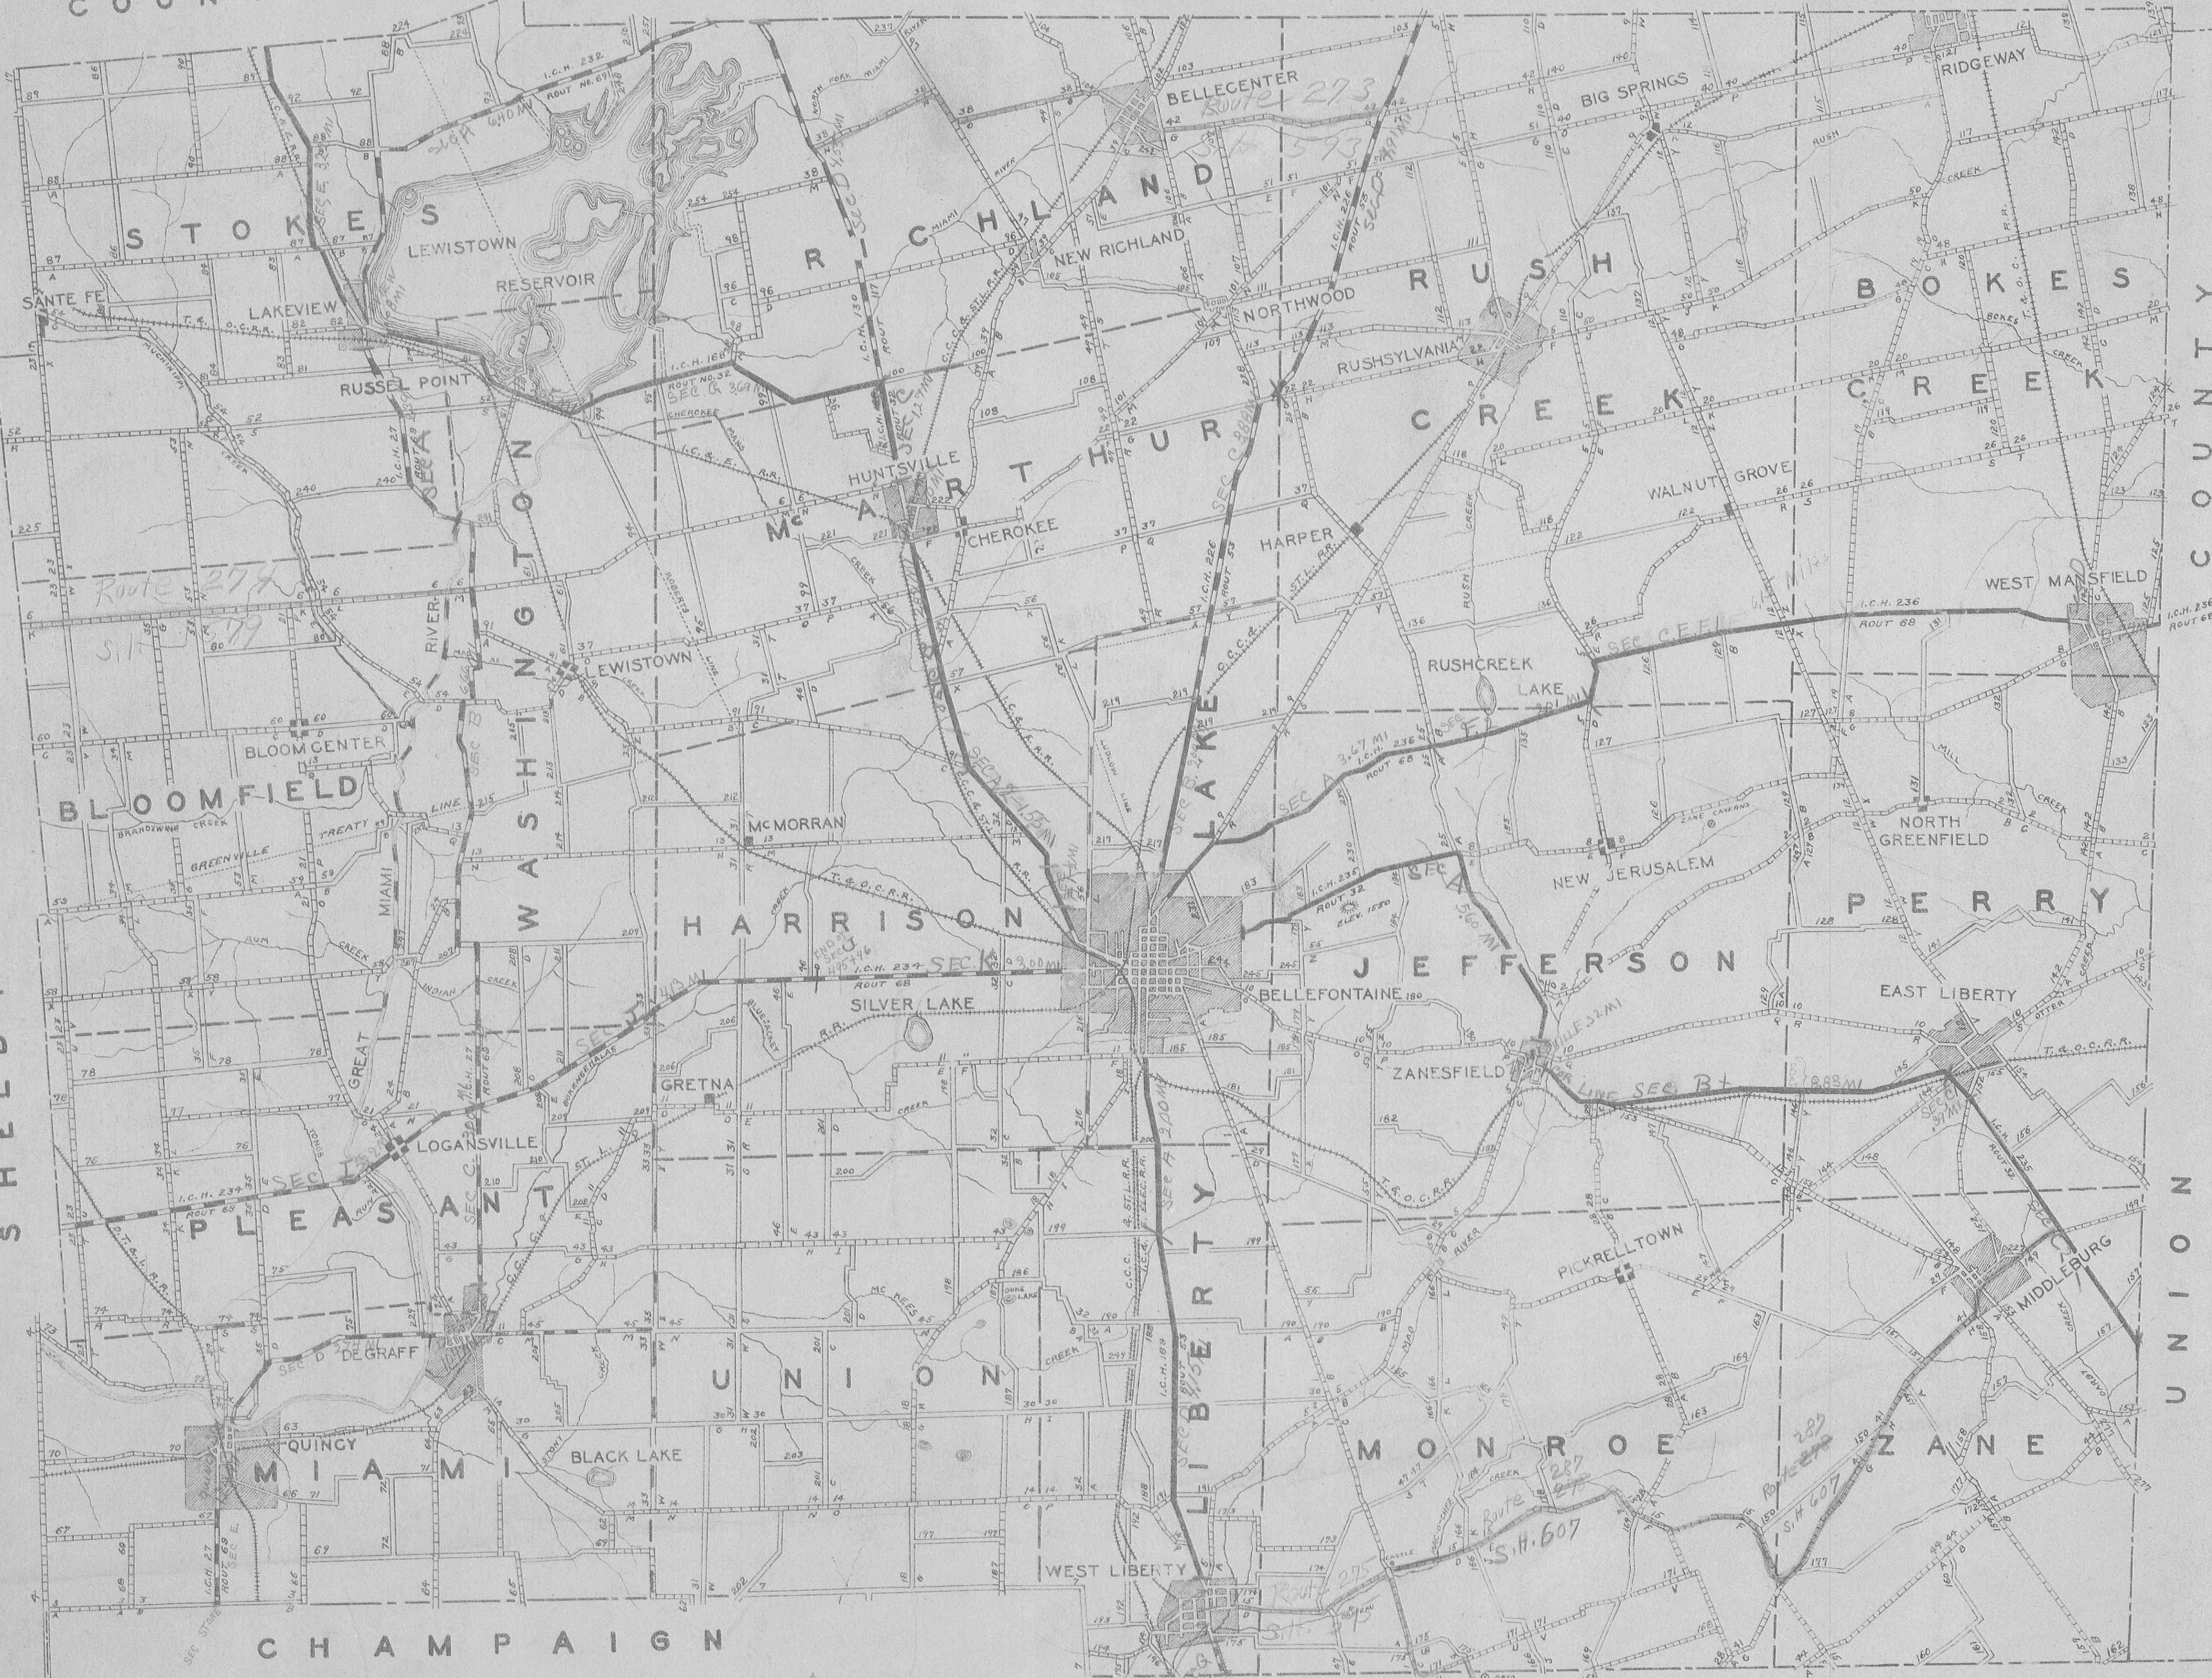

COUNTY

HARDIN

COUNTY

AUGLAIZE

COUNTY

SHELBY

TUNNOC

UNION

Keep This map

STATE ROADS	HARD SURFACE	
STATE ROADS	GRAVEL OR STONE	
COUNTY ROADS		
TOWNSHIP ROADS		

LOGAN COUNTY OHIO

SCALE ONE INCH TO ONE MILE