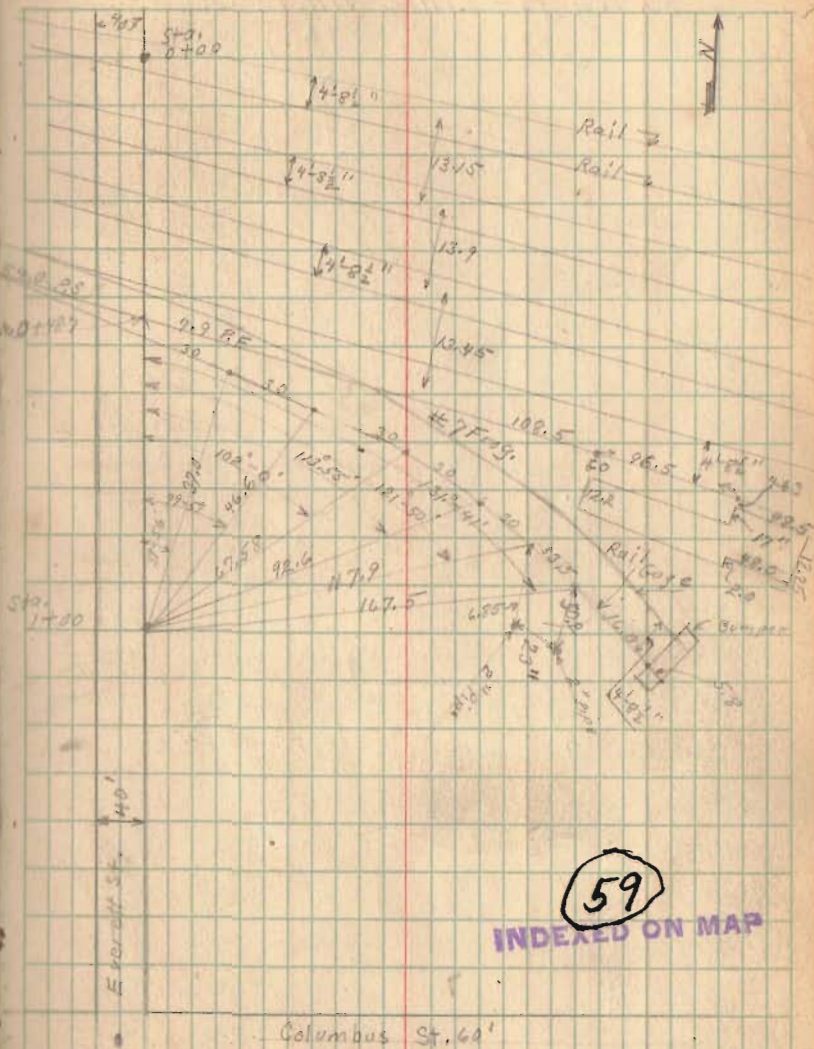

Survey For Lillie White Oil Co.

See Book 403 Page 49 For Survey
of Property line.

11/9/23 Enderline 10
Clear-Cool Wright.

Survey for Lillie White Oil Co.

11/9/23

Survey for Lillie White Oil Co.

Vanger to Lillie White Oil Co.

Sec. - 35 Town 4 Range 14E.M.R.S.

Vol. 126 Page 301.

11/10/23

12

Everett St. 40'

Columbus St. 60'

Survey for Lillie White Oil Co.

11/10/23

13

Front St. 90'