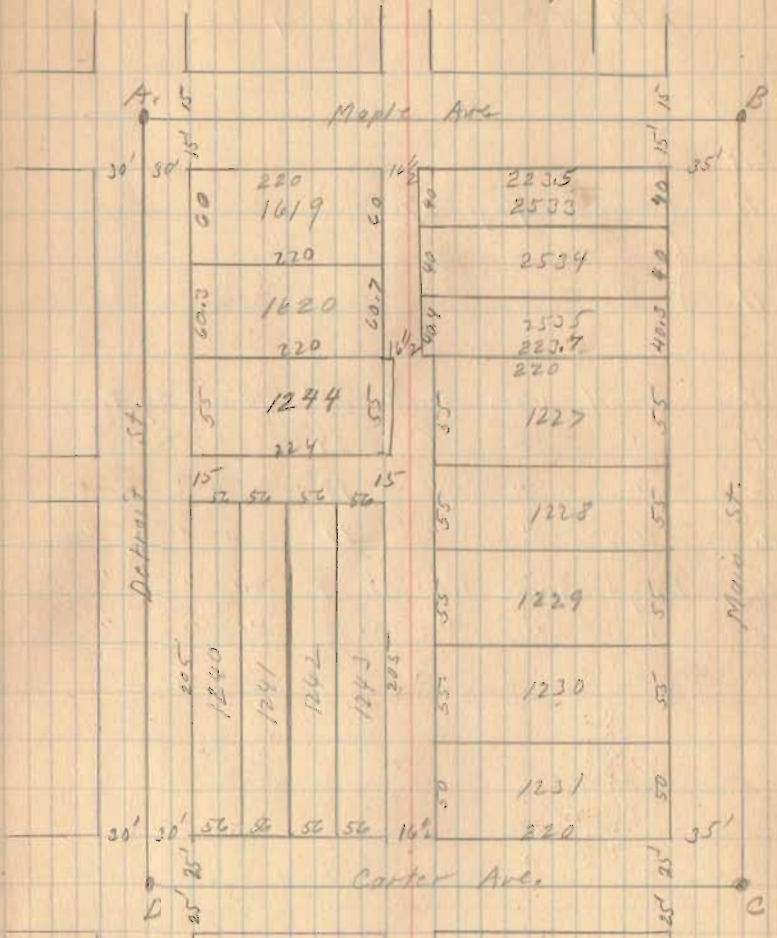

Messenger Survey. (S. Detroit)

This sketch shows original lots.
(See Page 28 for survey.)

- A - Monement with cover
- B - " " "
- C - " " "
- D - " " "

	By Wright	Plot Books	Excess
AB	525.5	525.0	0.5
BC	435.7	435.3	0.4
CD	525.9	525.5	0.4
DA	436.0	435.3	0.7

Note there is no shortage and the excess for this lot would be small being near the corner of the lots. See Page 28 for lot as staked.

Sept - 8 - 1926
clear
Wright
Ed. Cure

(615)

INDEXED ON MAP

Messenger Survey

A }
 B } see Page 27
 C }
 D }

E Small iron About 24" Placed By Weight
 F " " " 24" " " "
 G " " " 18" " " "
 H " " " 24" " " "
 I Large Spike in Street " " "
 J " " " " " "

9-8-26

18