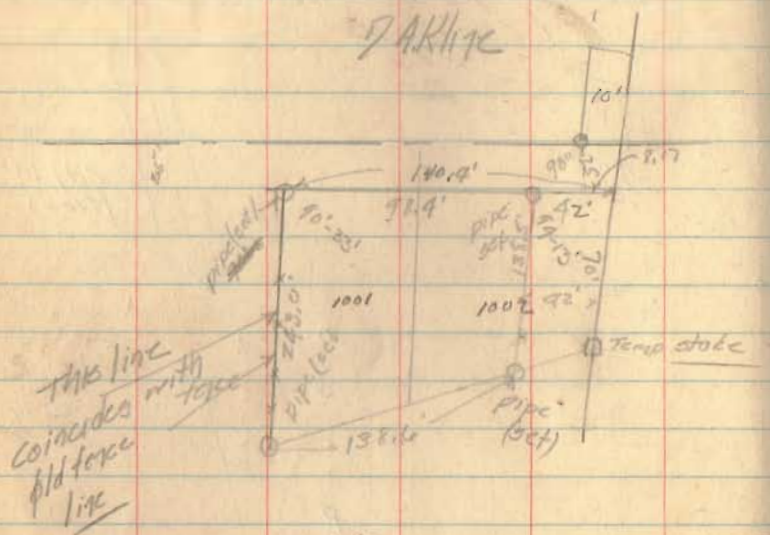

15A

91
-32
141Lots 1001-1007
for
DARKLINE

Staked as shown above

142

155