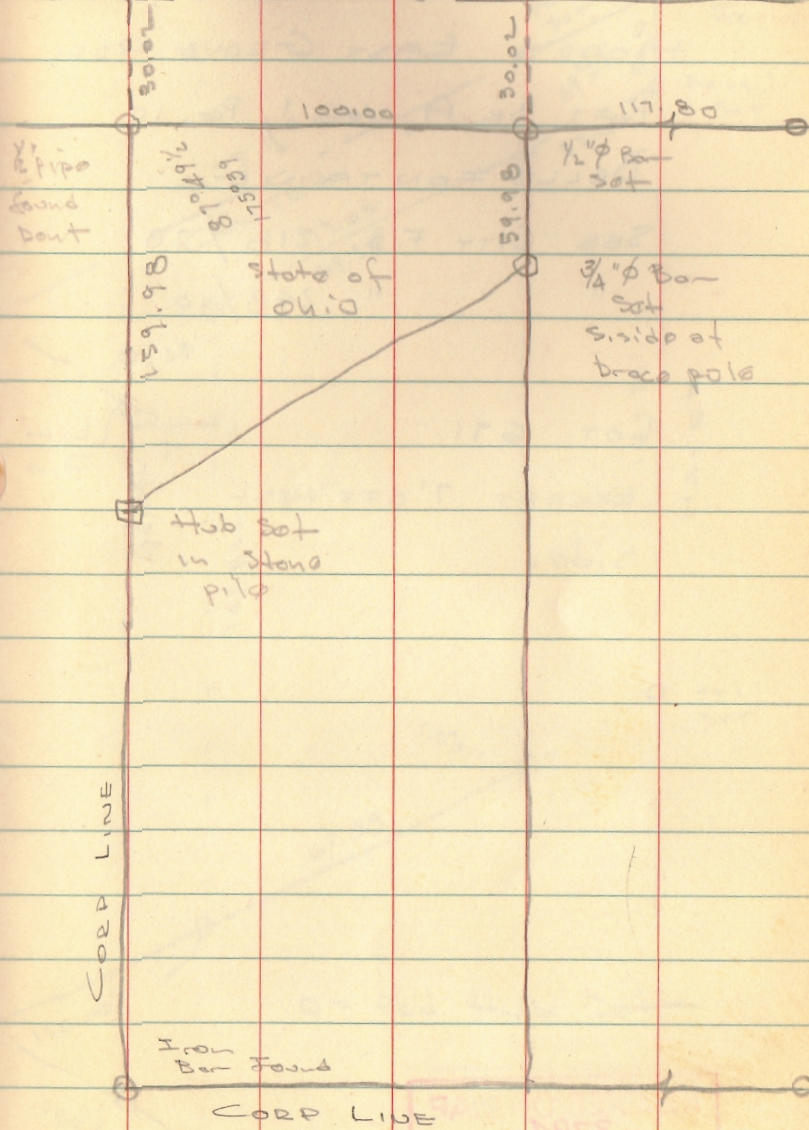

STO. OIL
N. MAIN

Co.

72 58
17 52
26 40
57 30
2 109

220.27
94.00
126.27

220.29
89
135.27

Man. Box @
Dowell Ave.

W. Main St.

INDEXED ON MAP
3793

* Measured off Grid

E Grid

2+00

9+22

Sta. 0+00

P.K.

MOR. BOX

INDEXED ON MAP
3793

E Main St.

PAGE DAIRY CO

NO. MAIN ST,

BELLEVILLE

Dodson
Geolin

May 23, 1962

11

MAIN ST