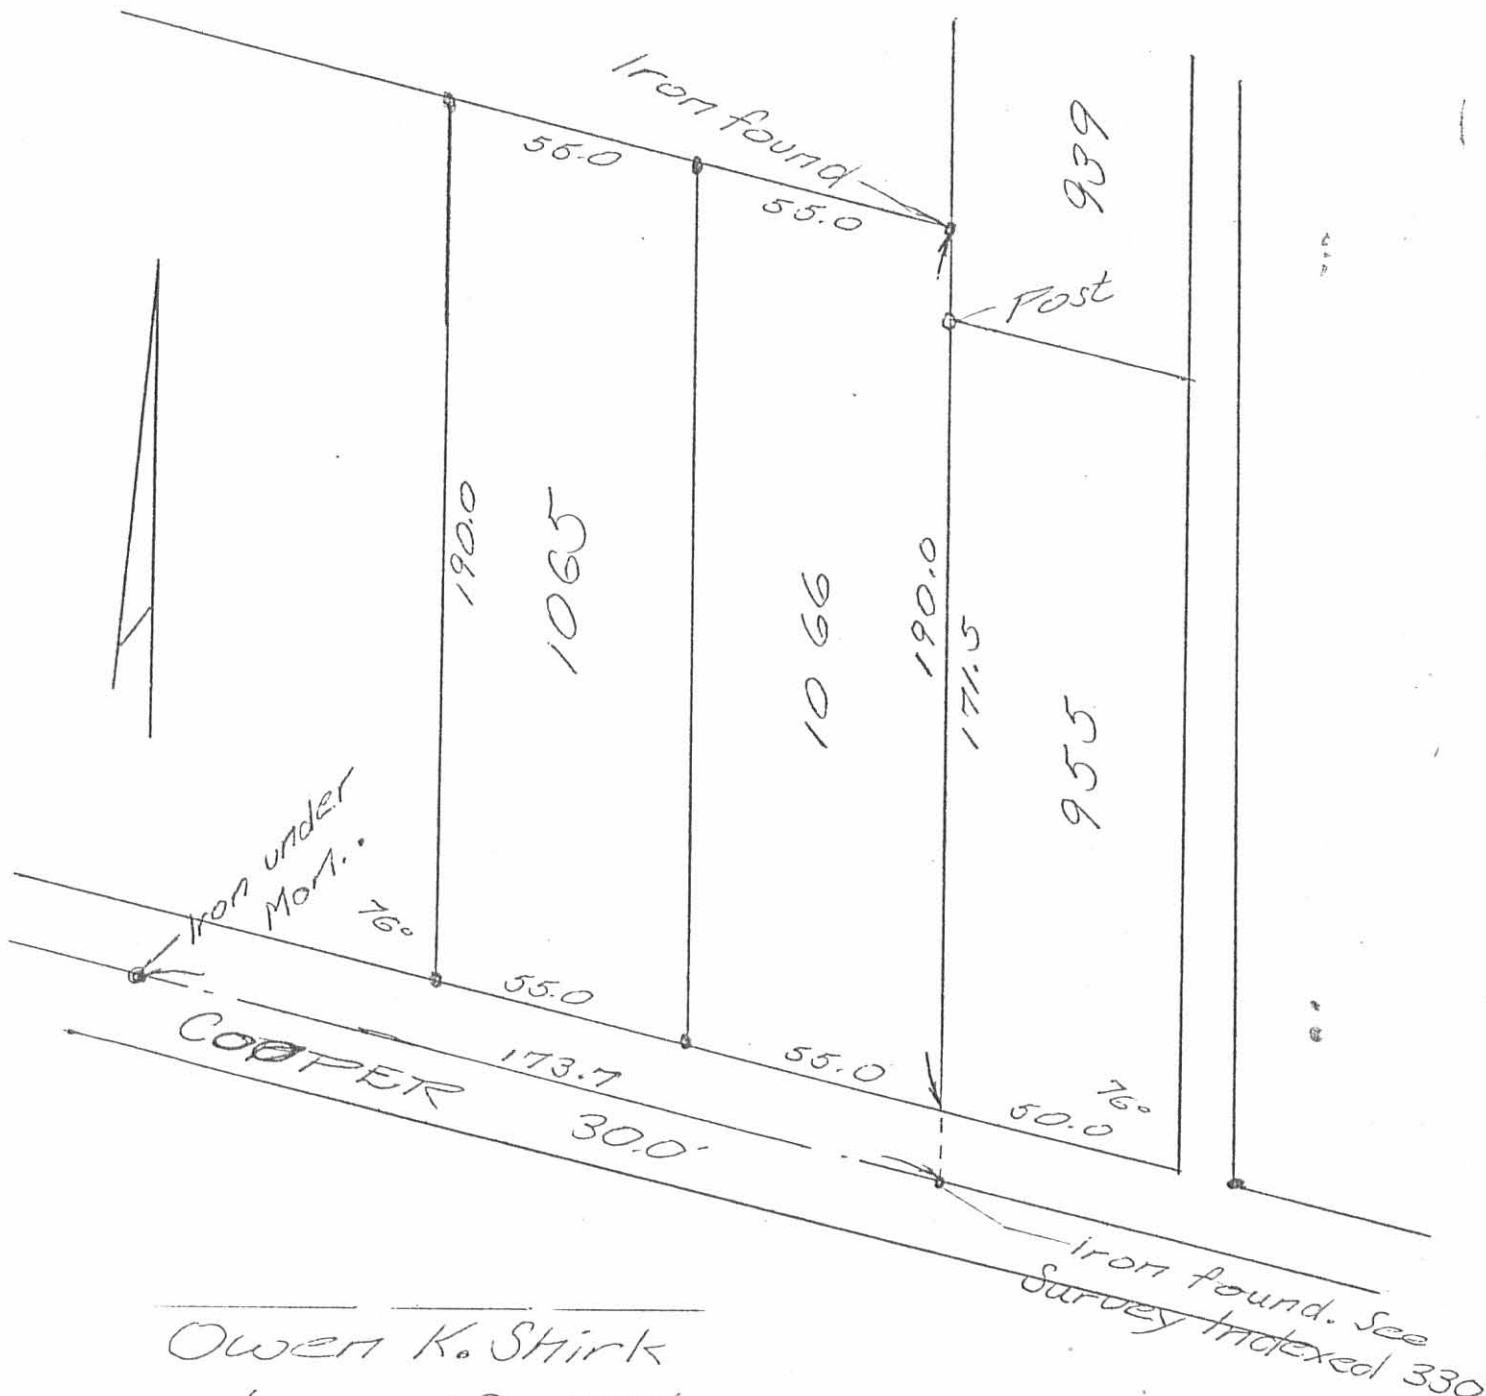

OPPY SURVEY: LOT 1065  
 525 COOPER; BELLEFONTAINE, O.

Owen K. Shirk  
 June 28, 1976  
 Surveyor 4271

6096 IP

INDEXED ON MAP