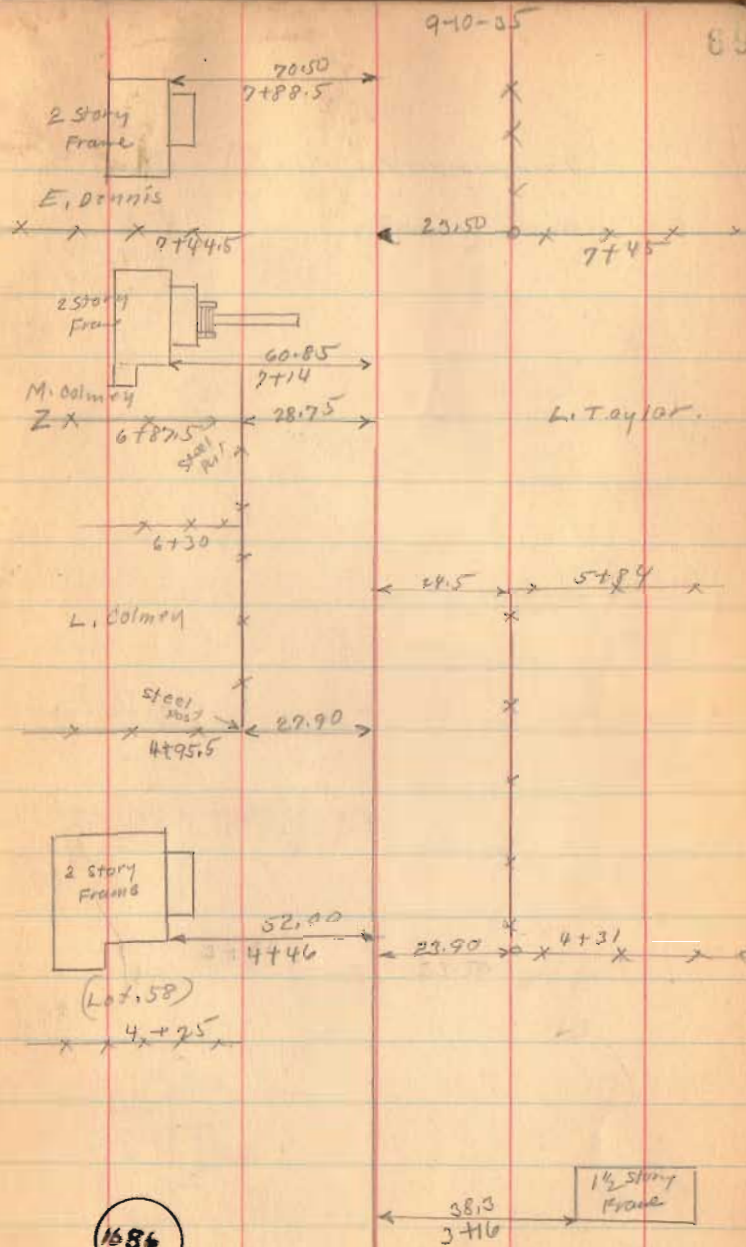

Temperance St.

East Liberty

V.M.S. 4689

Temperance St. 60'

stakes placed 30' from E 1-2-3-4-5 etc.

1686

INDEXED ON MAP

Sept. 18, 1935

clear  
F. Wright  
E. Coe  
J. Montgomery

68

1686

INDEXED ON MAP

Temperance St.

East Liberty

Temperance St.

East Liberty

9-10-35

70

INDEXED ON MAP

Temperance St

East Liberty

Length 1452 Feet

Length 0.275 Miles

" 0.28 "