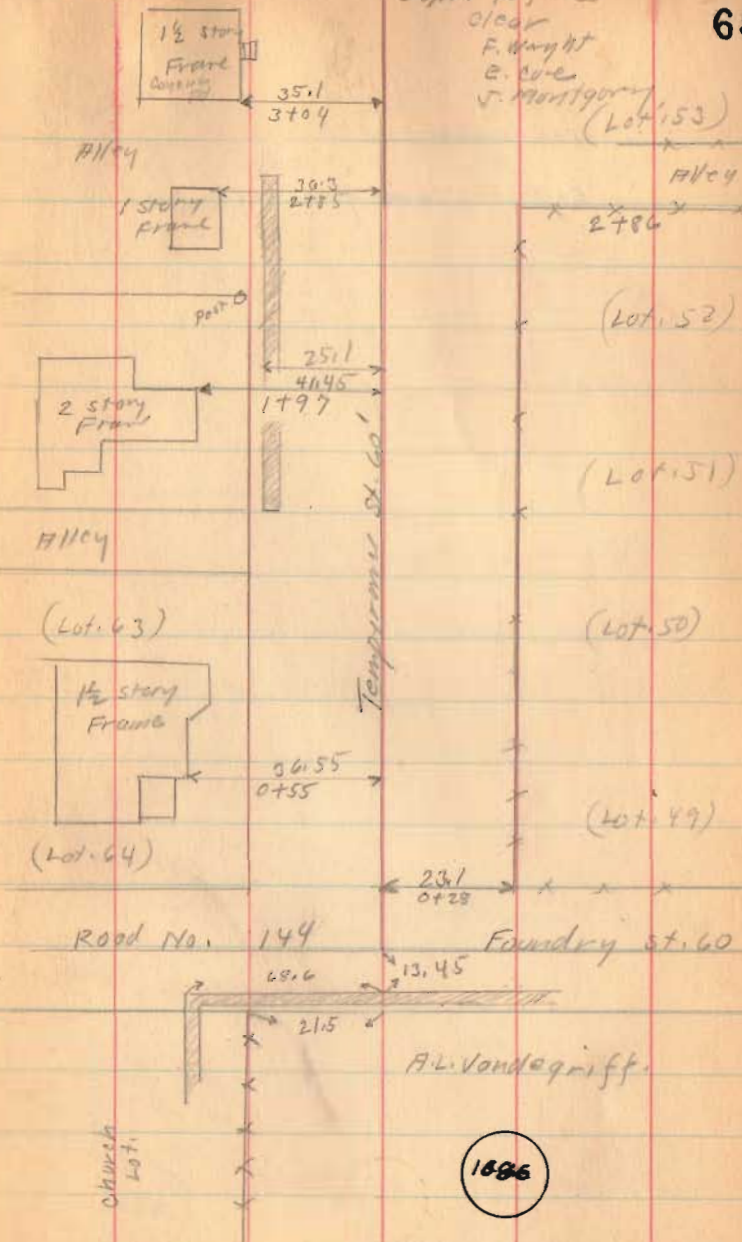

Temperance St.

East Liberty

V.M.S. 4689

Temperance St. 60'

stakes placed 30' from E 1-2-3-4-5 etc.

1686

INDEXED ON MAP

Sept. 18, 1935

clear  
F. Wright  
E. Coe  
J. Montgomery

68

1686

INDEXED ON MAP

Temperance St.

East Liberty

Temperance St.

East Liberty

9-10-35

70

INDEXED ON MAP

Temperance St

East Liberty

Length 1452 Feet

Length 0.275 Miles

" 0.28 "