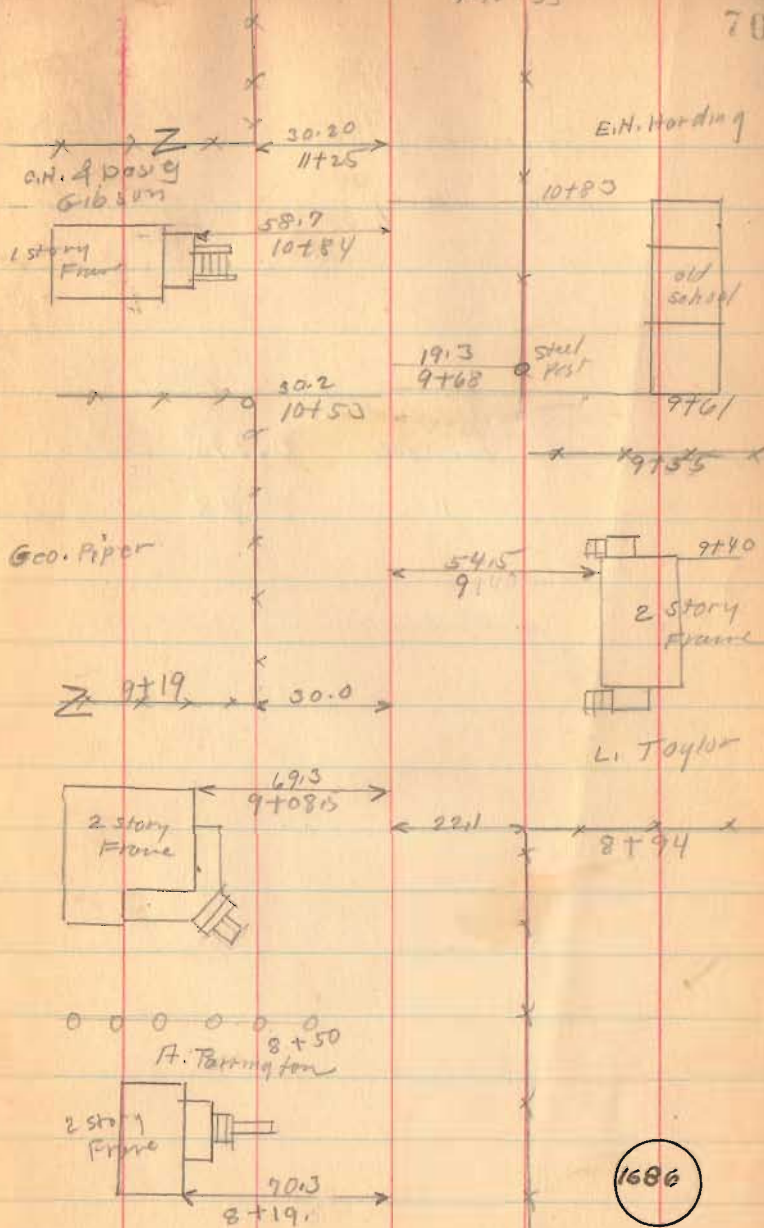

Temperance St.

East Liberty

V.M.S. 4689

Temperance St. 60'

stakes placed 30' from E 1-2-3-4-5 etc.

1686

INDEXED ON MAP

Sept. 18, 1935

clear  
F. Wright  
E. Coe  
J. Montgomery

68

1686

INDEXED ON MAP

Temperance St.

East Liberty

Temperance St.

East Liberty

9-10-35

70

INDEXED ON MAP

Temperance St

East Liberty

Length 1452 Feet

Length 0.275 Miles

" 0.28 "