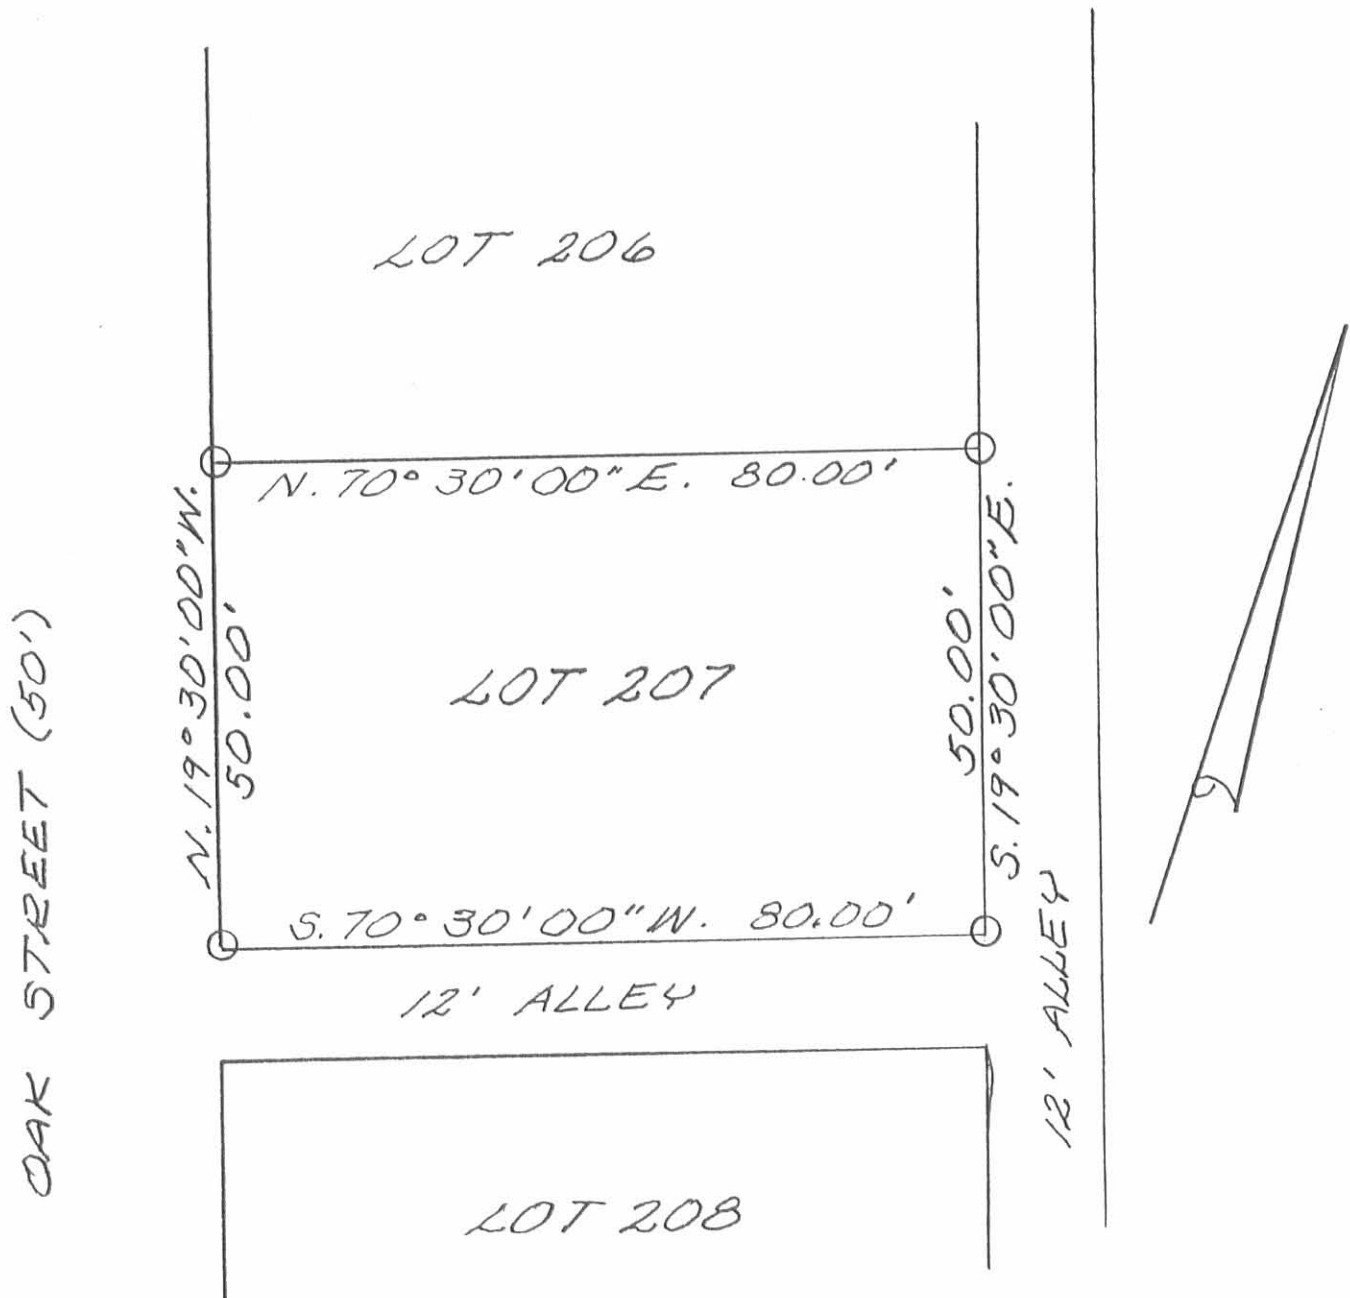

REC'D 9-28-98 SWY

LEGEND:

○ = 5/8" IRON BAR SET

SURVEY OF LOT 207 OF MARSHALLS ADDITION TO THE VILLAGE OF LAKEVIEW, STOKES TOWNSHIP, LOGAN COUNTY, OHIO FOR TOLLIE GAMBLE.

SEPTEMBER 25, 1998

SCALE: 1" = 20'

INDEXED ON MAP
9221 1P

Leslie H. Geeslin
LESLIE H. GEESLIN
RUSHSVLVANIA, OH