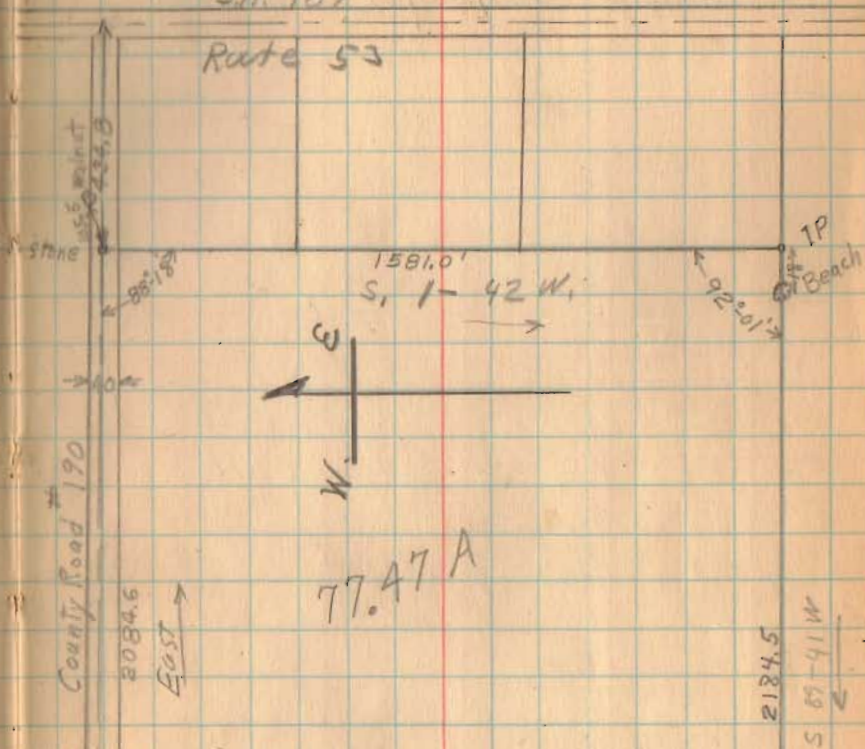

Sharp Survey
 Liberty Twp.
 5-14-36
 13

Levi Sharp Survey
 Liberty Twp.
 5-14-36
 3H. 189
 Rate 53
 8-18-31 44
 8-20-31
 Core
 Carnes
 Fultz

INDEXED ON MAP
 (1243)

(Continued Page 44)

8-18-31

45

Sharp survey (continued)

INDEXED ON MAP