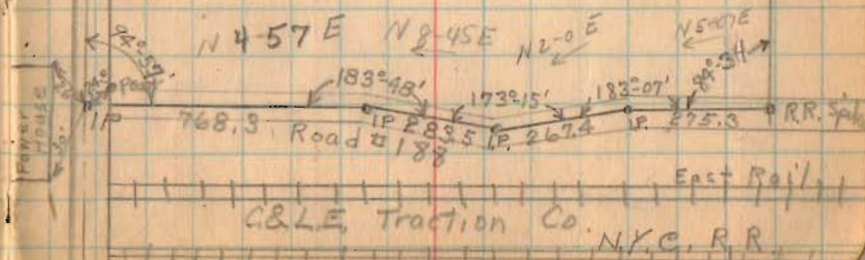

Sharp Survey
 Liberty Twp.
 5-14-36
 13

Levi Sharp Survey
 Liberty Twp.
 5-14-36
 3H. 189
 Rate 53
 8-18-31 44
 8-20-31
 Core
 Carnes
 Fultz

INDEXED ON MAP
 (1243)

(Continued Page 44)

8-18-31

45

Sharp survey (continued)