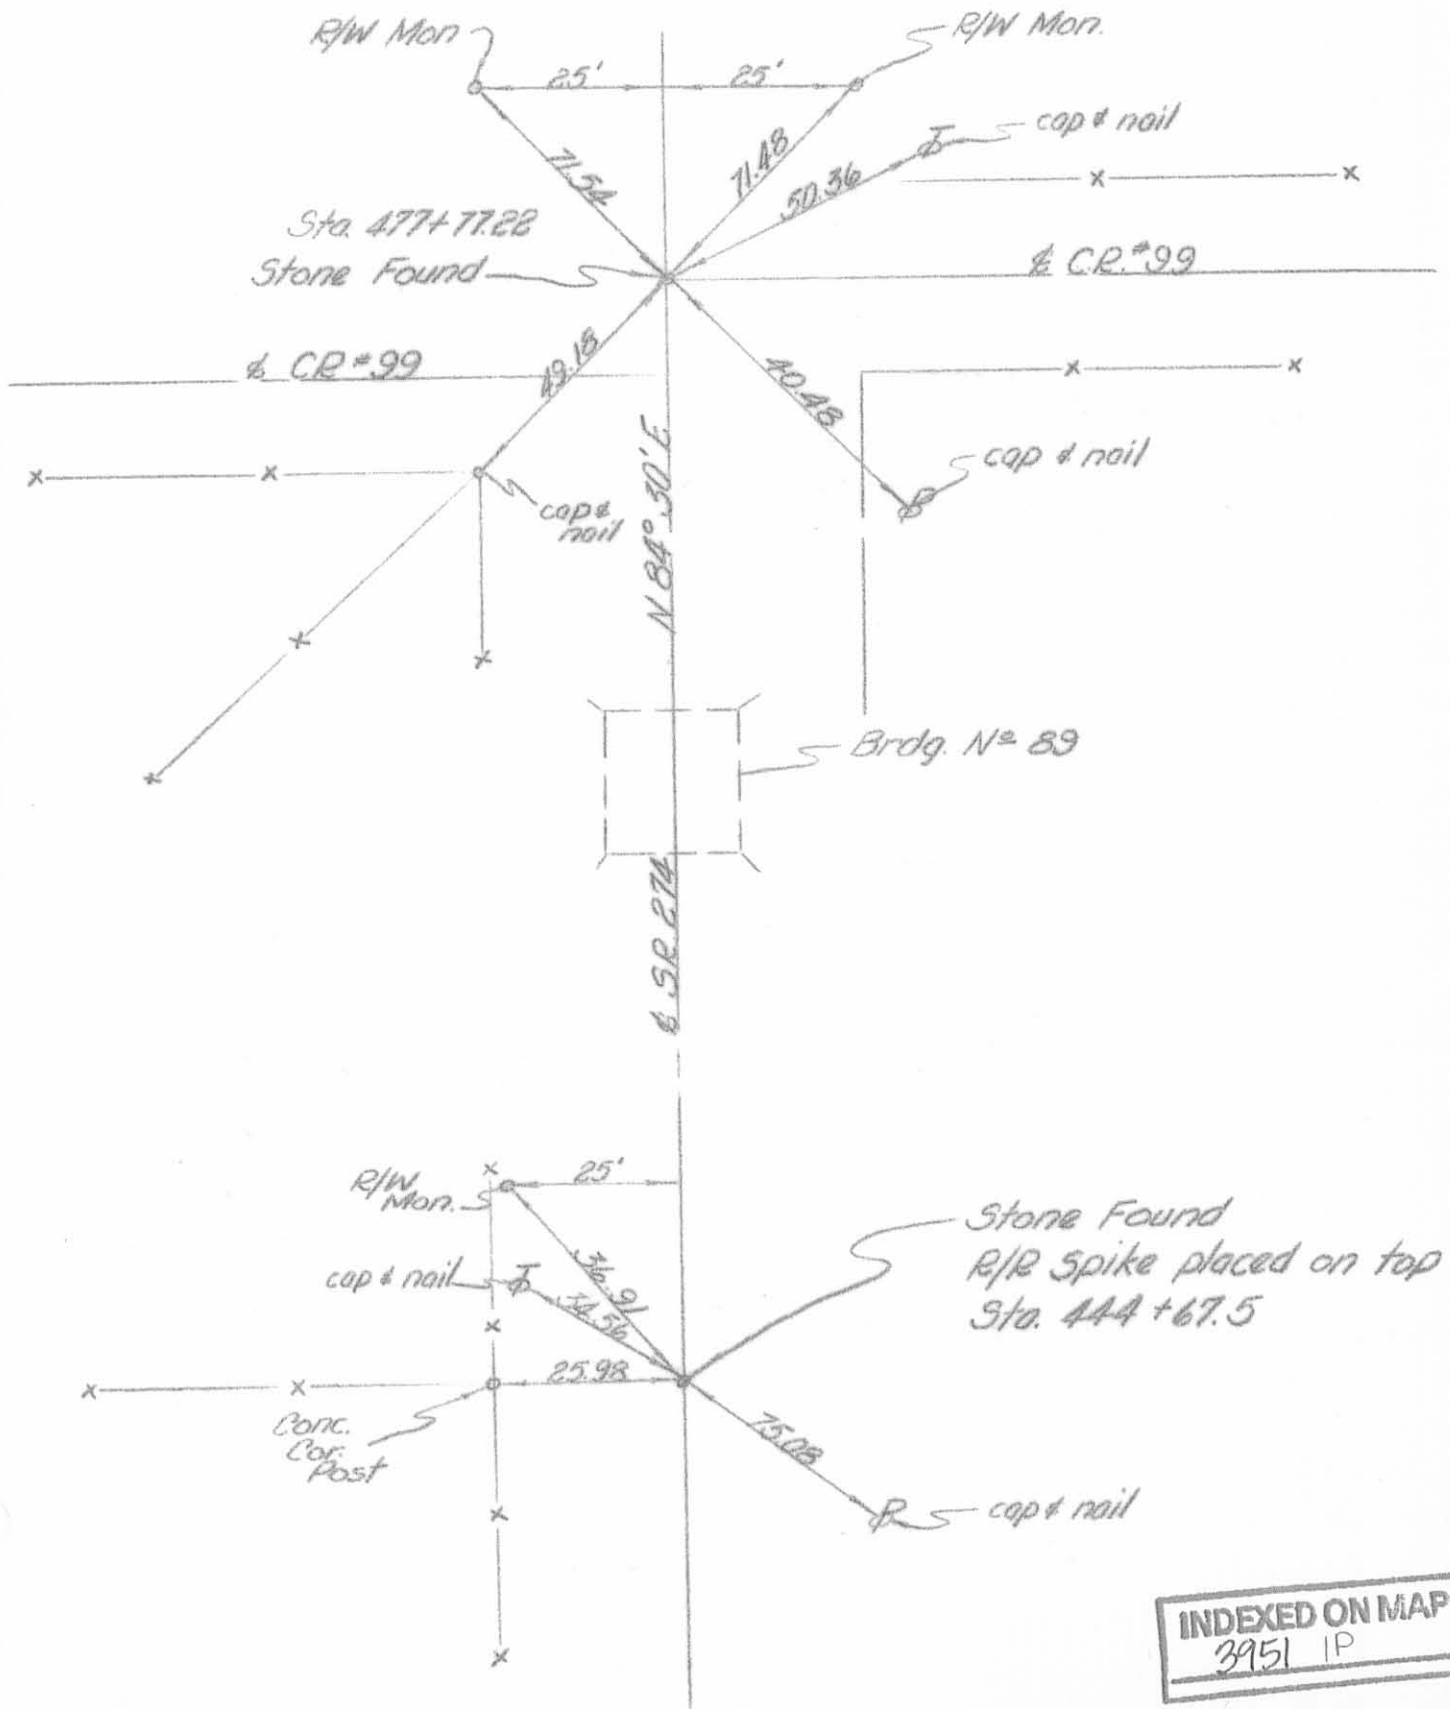

Geeslin
Whitlow
Coverstone
Watt

Logan
274
Brdg. 89

10-Oct. 60

Logan Co. Records

Stone Found
R/R spike placed on top
Sta. 444 + 67.5

INDEXED ON MAP
3951 IP