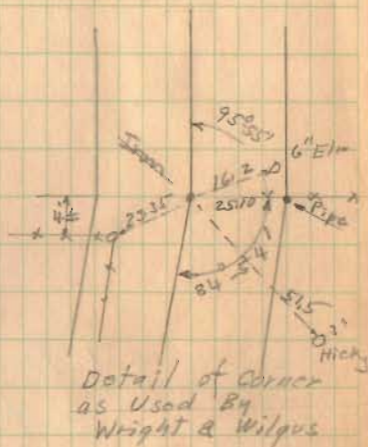

Road # 25

Stakes for fence - F.M. Shoals Farm

V.M.S. 3320 - Rushcreek Twp.

August 7, 1937
E. Core
M. Jones
J. Inskoop
G. Inskoop

13

Stakes set 25' from 4 50' Road.

Elliott Spring
10.15 Acres to Road
from 24-1933
Wright & Wilgus

3382

INDEXED ON MAP

F.M. Shoals

185

N. 27-00E

H.C. Corwin

1812

INDEXED ON MAP