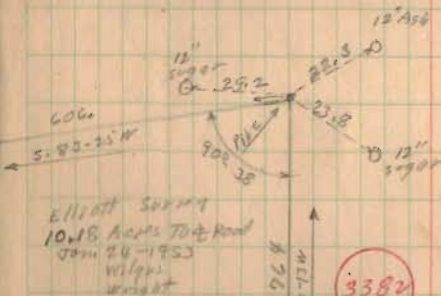

Road # 25

Stakes for fence - F.M. Shoals Farm

V.M.S. 3320 - Rushcreek Twp.

August 7, 1937
E. Core
M. Jones
J. Inskoop
G. Inskoop

13

Stakes set 25' from 4 50' Road.

Elliott Spring
10.15 Acres to Road
from 24-1933
Wright & Wilgus

3382

INDEXED ON MAP

F.M. Shoals

185

N. 27-00E

H.C. Corwin

1812

INDEXED ON MAP