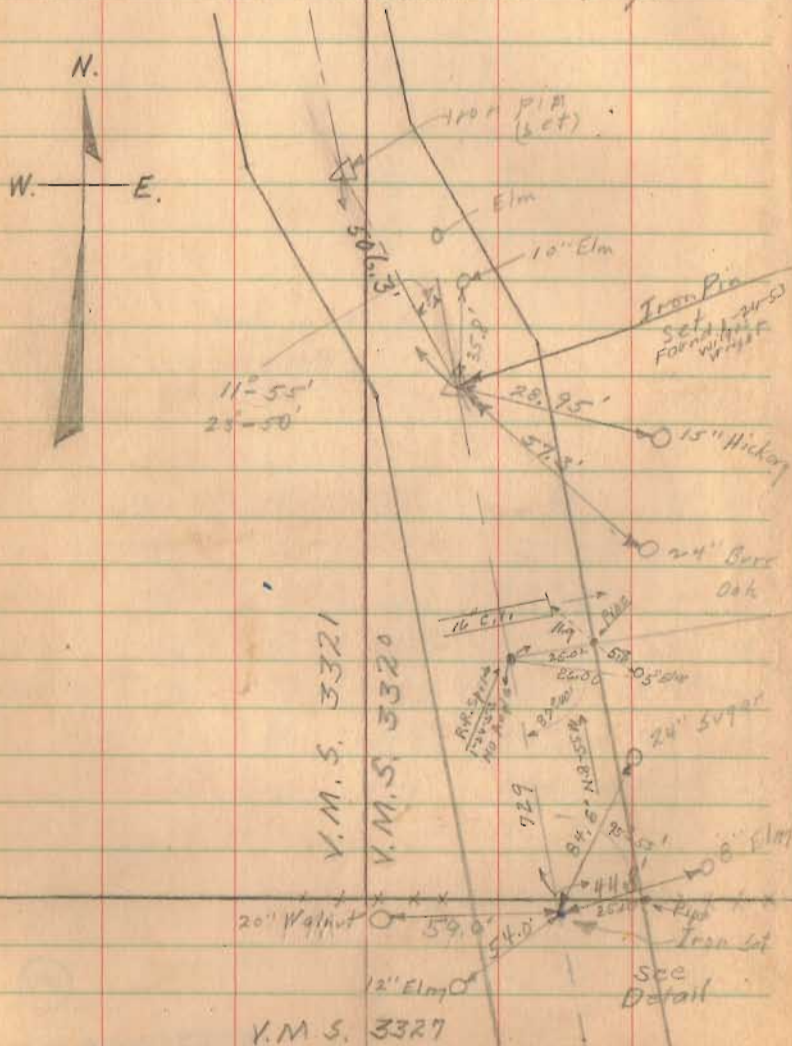

Road # 25

Stakes for fence - F.M. Shoals Farm

V.M.S. 3320 - Rushcreek Twp.

August 7, 1937
E. Core
M. Jones
J. Inskoop
G. Inskoop

13

Stakes set 25' from 4 50' Road.

Elliott Spring
10.15 Acres to Road
from 24-1933
Wright & Wilgus

3382

INDEXED ON MAP

F.M. Shoals

185

N. 27-00E

H.C. Corwin

1812

INDEXED ON MAP