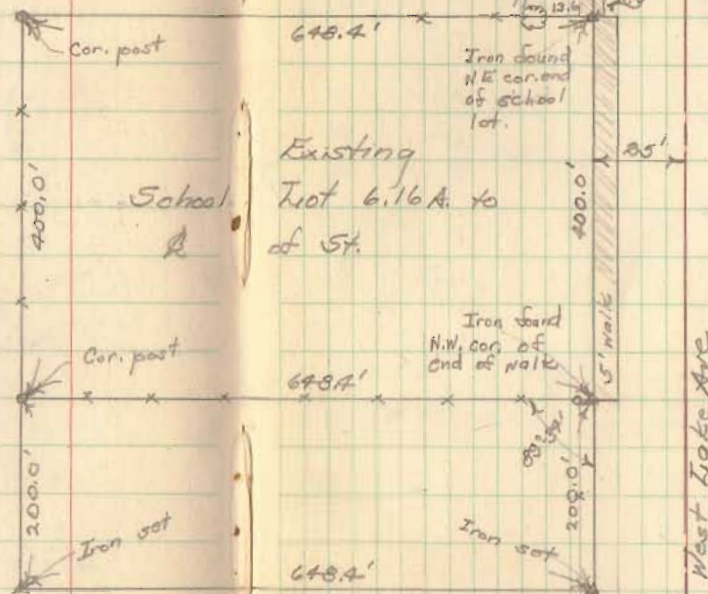

FB 689

Lakeview School Tract Survey

See Plat in Drawer-R  
Index No. 1064

Apr. 30, 1952  
Party: C. Kasper  
G. Williams  
D. Dodson

62

See FB 493, pg 15  
for survey of  
existing school lot

2059

INDEXED ON MAP