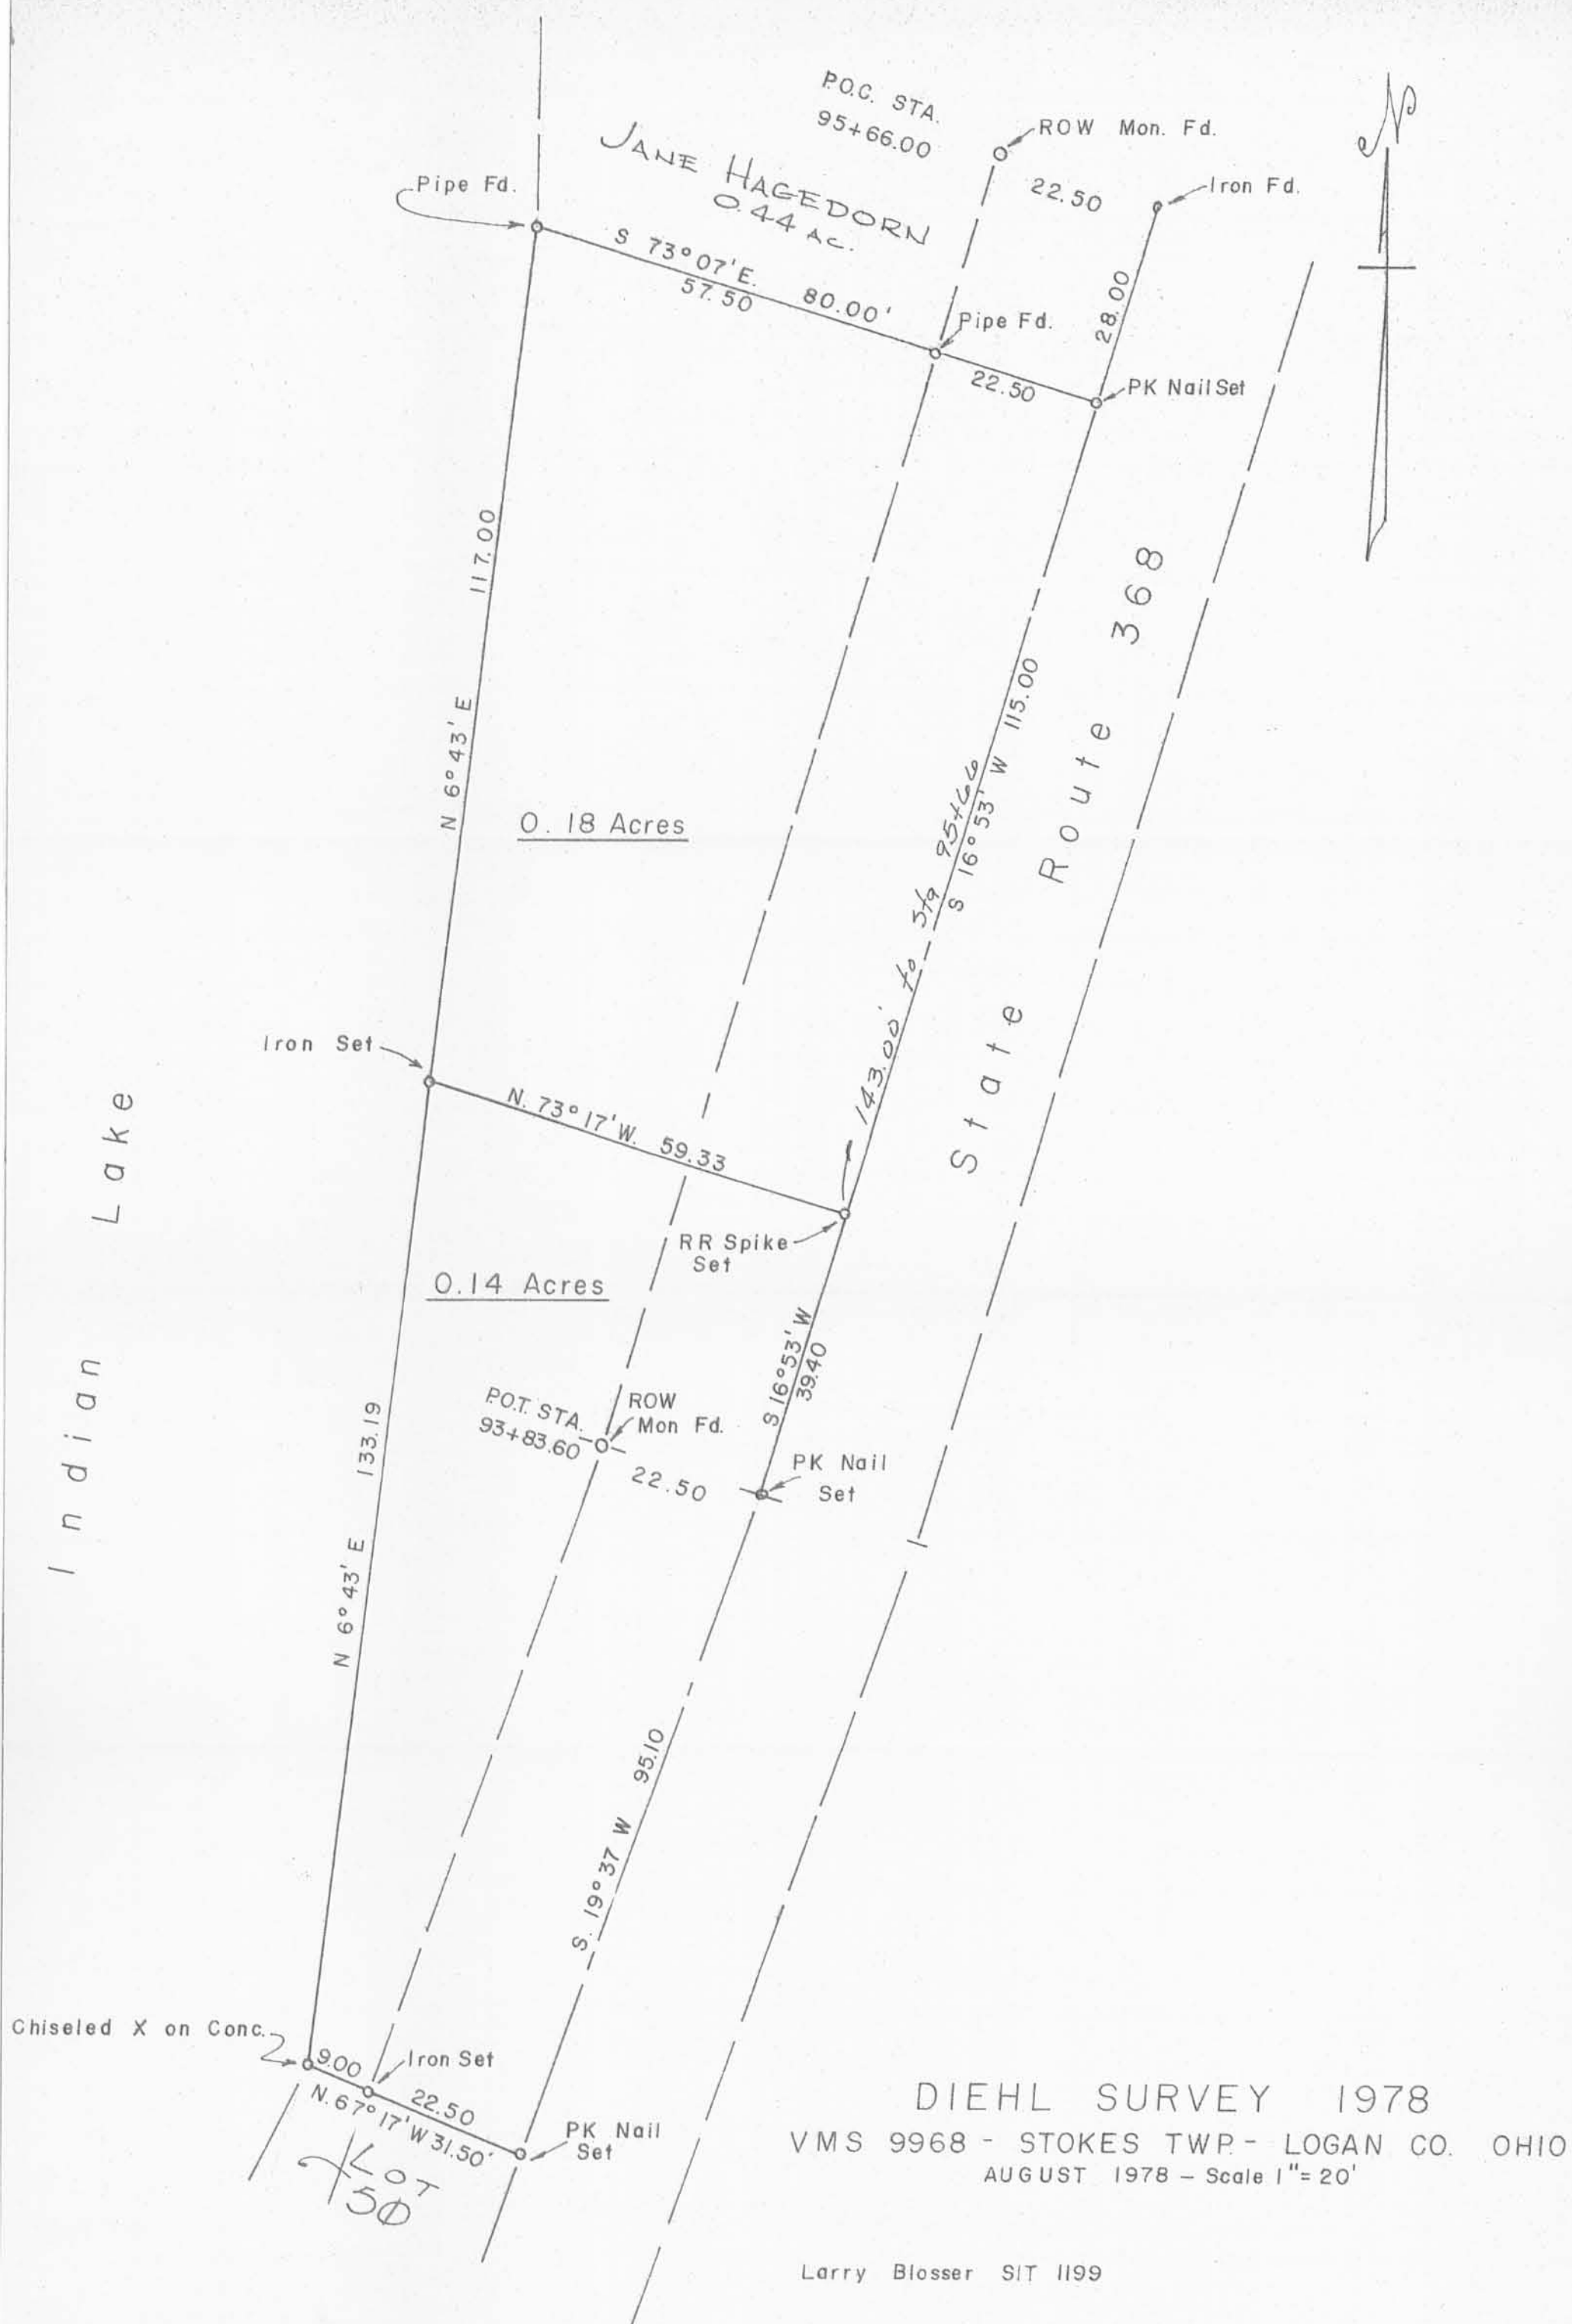

Indian Lake

DIEHL SURVEY 1978
 VMS 9968 - STOKES TWP - LOGAN CO. OHIO
 AUGUST 1978 - Scale 1" = 20'

Larry Blosser SIT 1199

2579

INDEXED ON MAP
 -1P