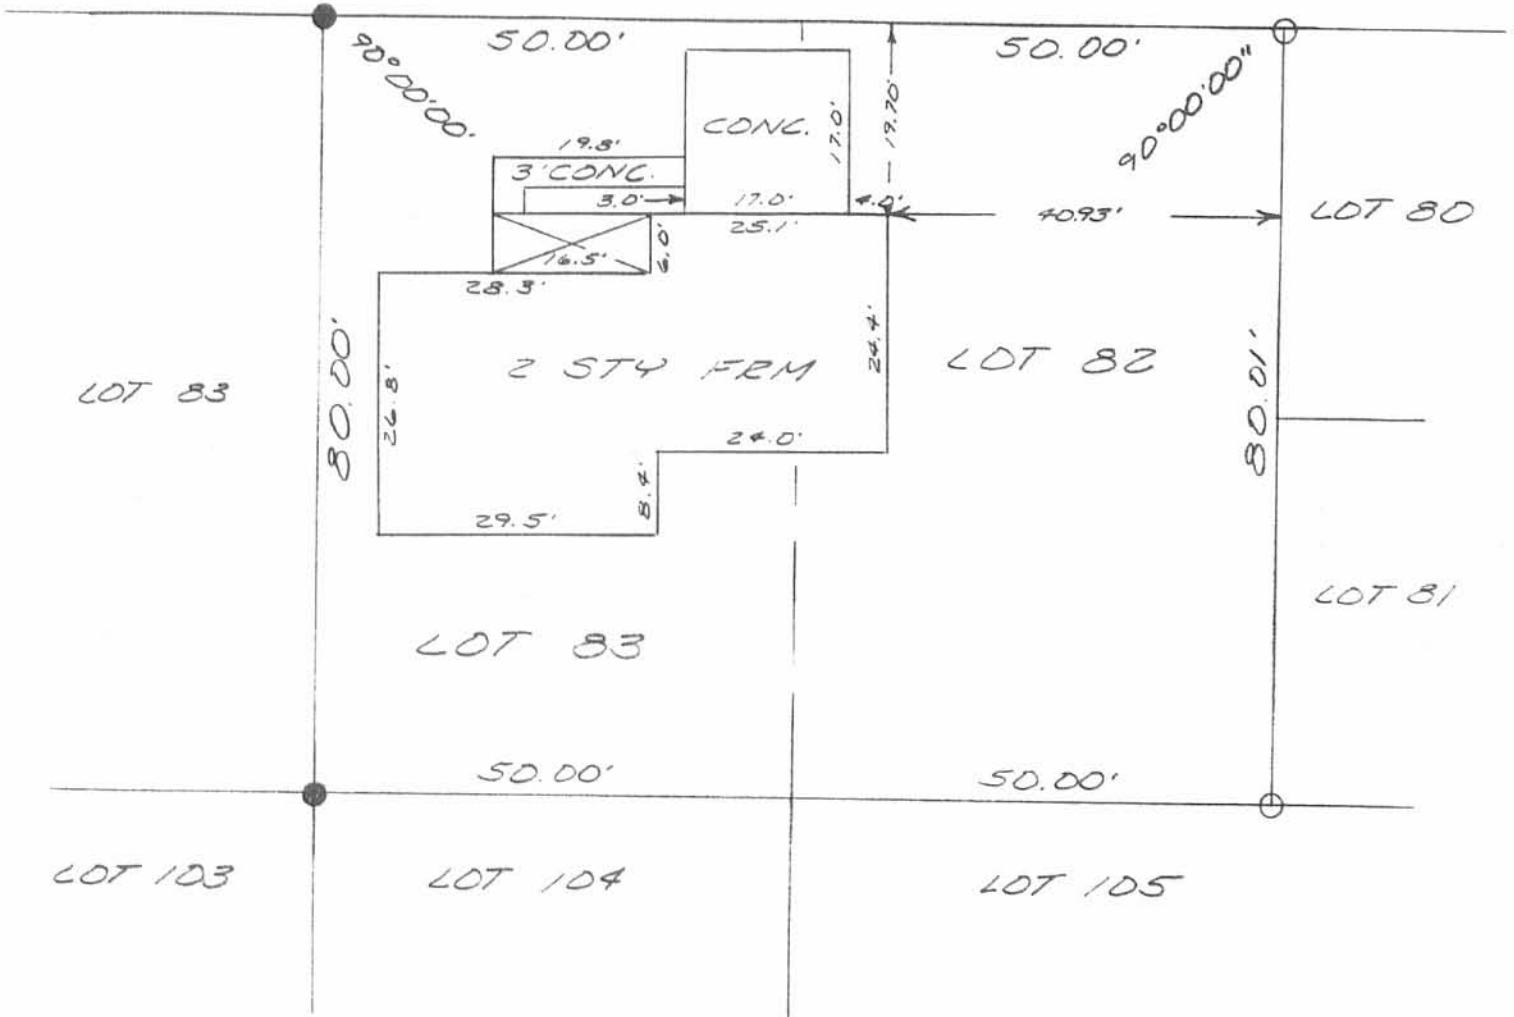

LEGEND:
 ○ = 5/8 INCH IRON BAR FOUND
 ● = 5/8 INCH IRON BAR SET

CHINNOCK DRIVE

SURVEY OF LOTS 82 AND 83 OF
 SEMINOLE ISLAND IN VIRGINIA
 MILITARY SURVEY 12276, STOKES
 TOWNSHIP, LOGAN COUNTY, OHIO

SCALE: 1" = 20'