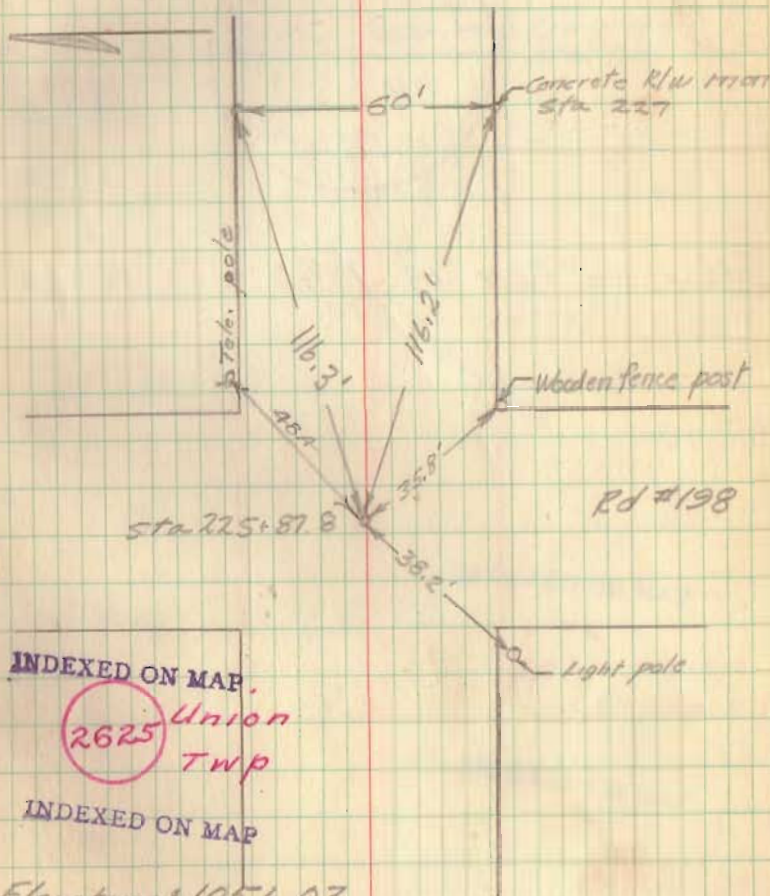

Intersection of Road 43 - Road 198

Stamped Nov. 19 1942 R.H.R.

Scimakep  
F. Hurst  
R. H. Garvey  
9-15-42

9

Rd 43 -  $\frac{1}{4}$  Cor 7, 8 T3 R14  
Found stone on top of large  
boulder with broken brick around  
Set concrete 11mm 4" below surface

INDEXED ON MAP.

2625 Union  
Twp

INDEXED ON MAP

Elevation: 1056.03