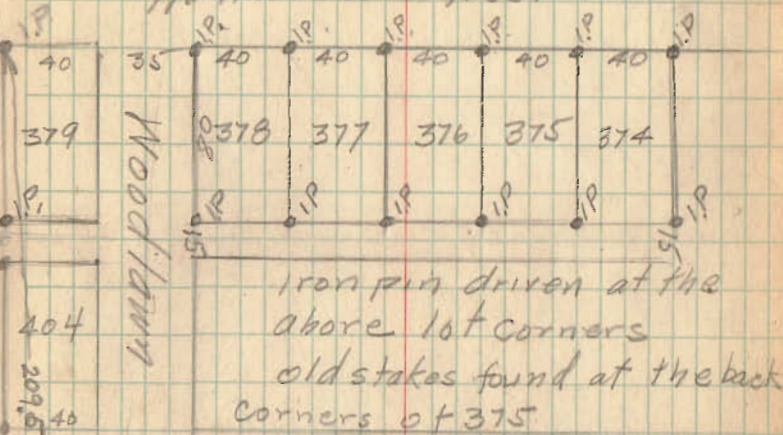

Orchard Island.

The I.P. found at Lot 379 on Auditorium was 0.5 to far south when measured from Conc marker at NE corner of 428. This marker conformed to old stks found.

1490

INDEXED ON MAP

Oct 31 1925

W H Montgomery  
Harry Kilgore

Auditorium street

iron pin driven at the above lot corners  
old stakes found at the back corners of 375

Crescent St.

Conc. Marker  
old stk  
40

428

35'

Ave

conc. marker