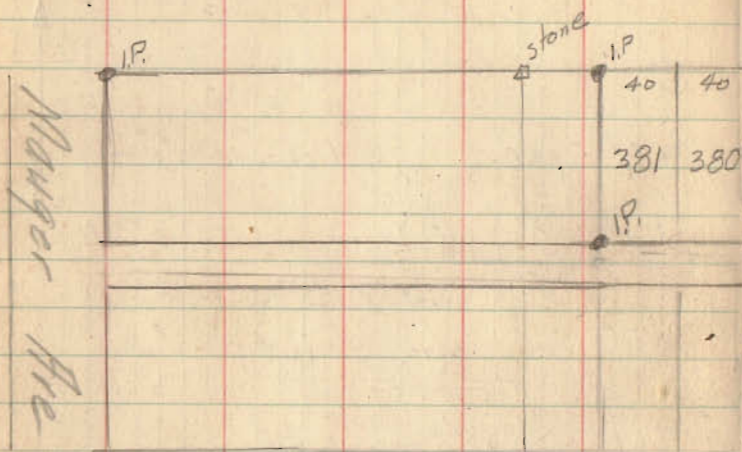

Orchard Island.

The I.P. found at Lot 379 on Auditorium was 0.5 to far south when measured from Conc marker at NE corner of 428. This marker conformed to old stks found.

1490

INDEXED ON MAP

Oct 31 1925

W H Montgomery  
Harry Kilgore

Auditorium street

iron pin driven at the above lot corners  
old stakes found at the back corners of 375

Crescent St.

Conc. Marker  
old stk  
40

428

35'

Ave

conc. marker