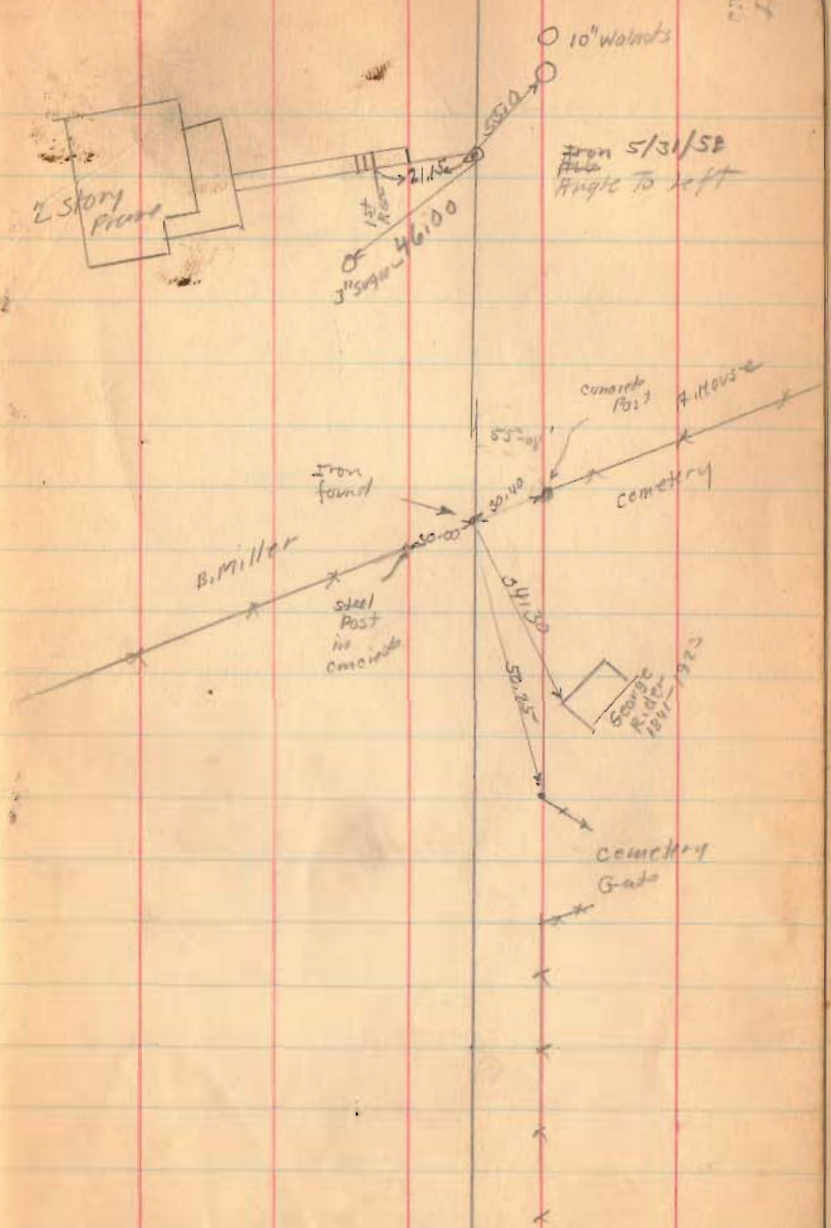

Road. 91

Washington Top

50' Road. Lewistown New Hampshire Pike

Stake placed 25' from ϕ for 50' Road.

1585
INDEXED ON MAP

July - 13 - 1934

Clear - warm

Wright

Status set for

Mr. House

March -20, 1905

F. Wright

E. care.

1585

INDEXED ON MAP

Road 91

7-10-39

54

585

INDEXED ON MAP

Road 91

1585

INDEXED ON MAP

Road 91