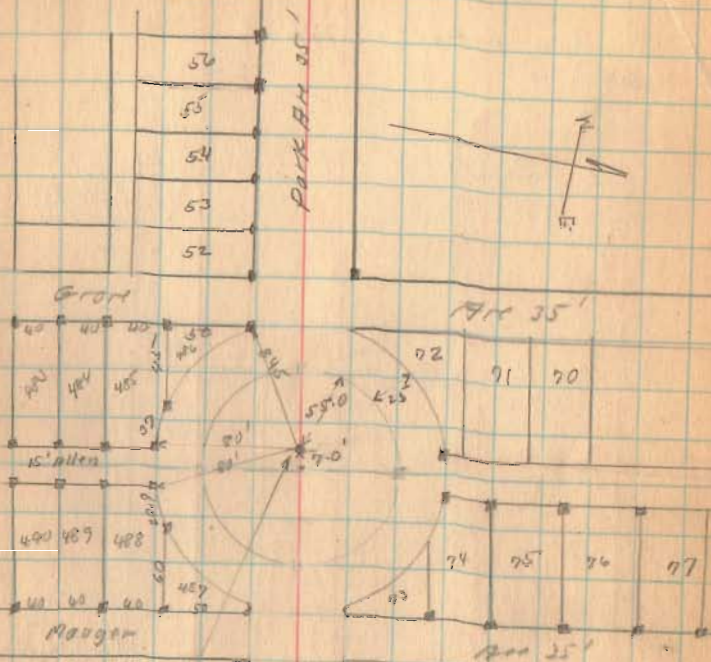

Orchard Island.  
Park near lot 52

- Irons
- Hubs

April - 6 - 1933  
Snow - Wind  
Bad day  
F. Montgomery  
E. Core  
J. Montgomery

32

2" Iron center  
of circle  
Poor scale.  
710' from E  
alley and on  
E Park Ave.

$$D = 55' = 2376' \\ .05 \text{ Acres}$$

1650  
INDEXED ON MAP