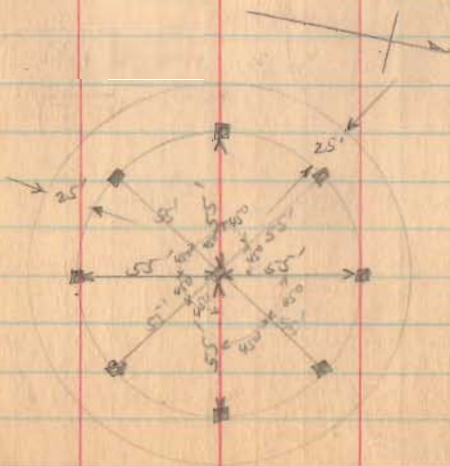

Orchard Island.  
Park near lot 52

- Irons
- Hubs

April - 6 - 1933  
Snow - Wind  
Bad day  
F. Montgomery  
E. Core  
J. Montgomery

32

2" Iron center  
of circle  
Poor scale.  
710' from E  
alley and on  
E Park Ave.

$$D = 55' = 2376' \\ .05 \text{ Acres}$$

1650  
INDEXED ON MAP