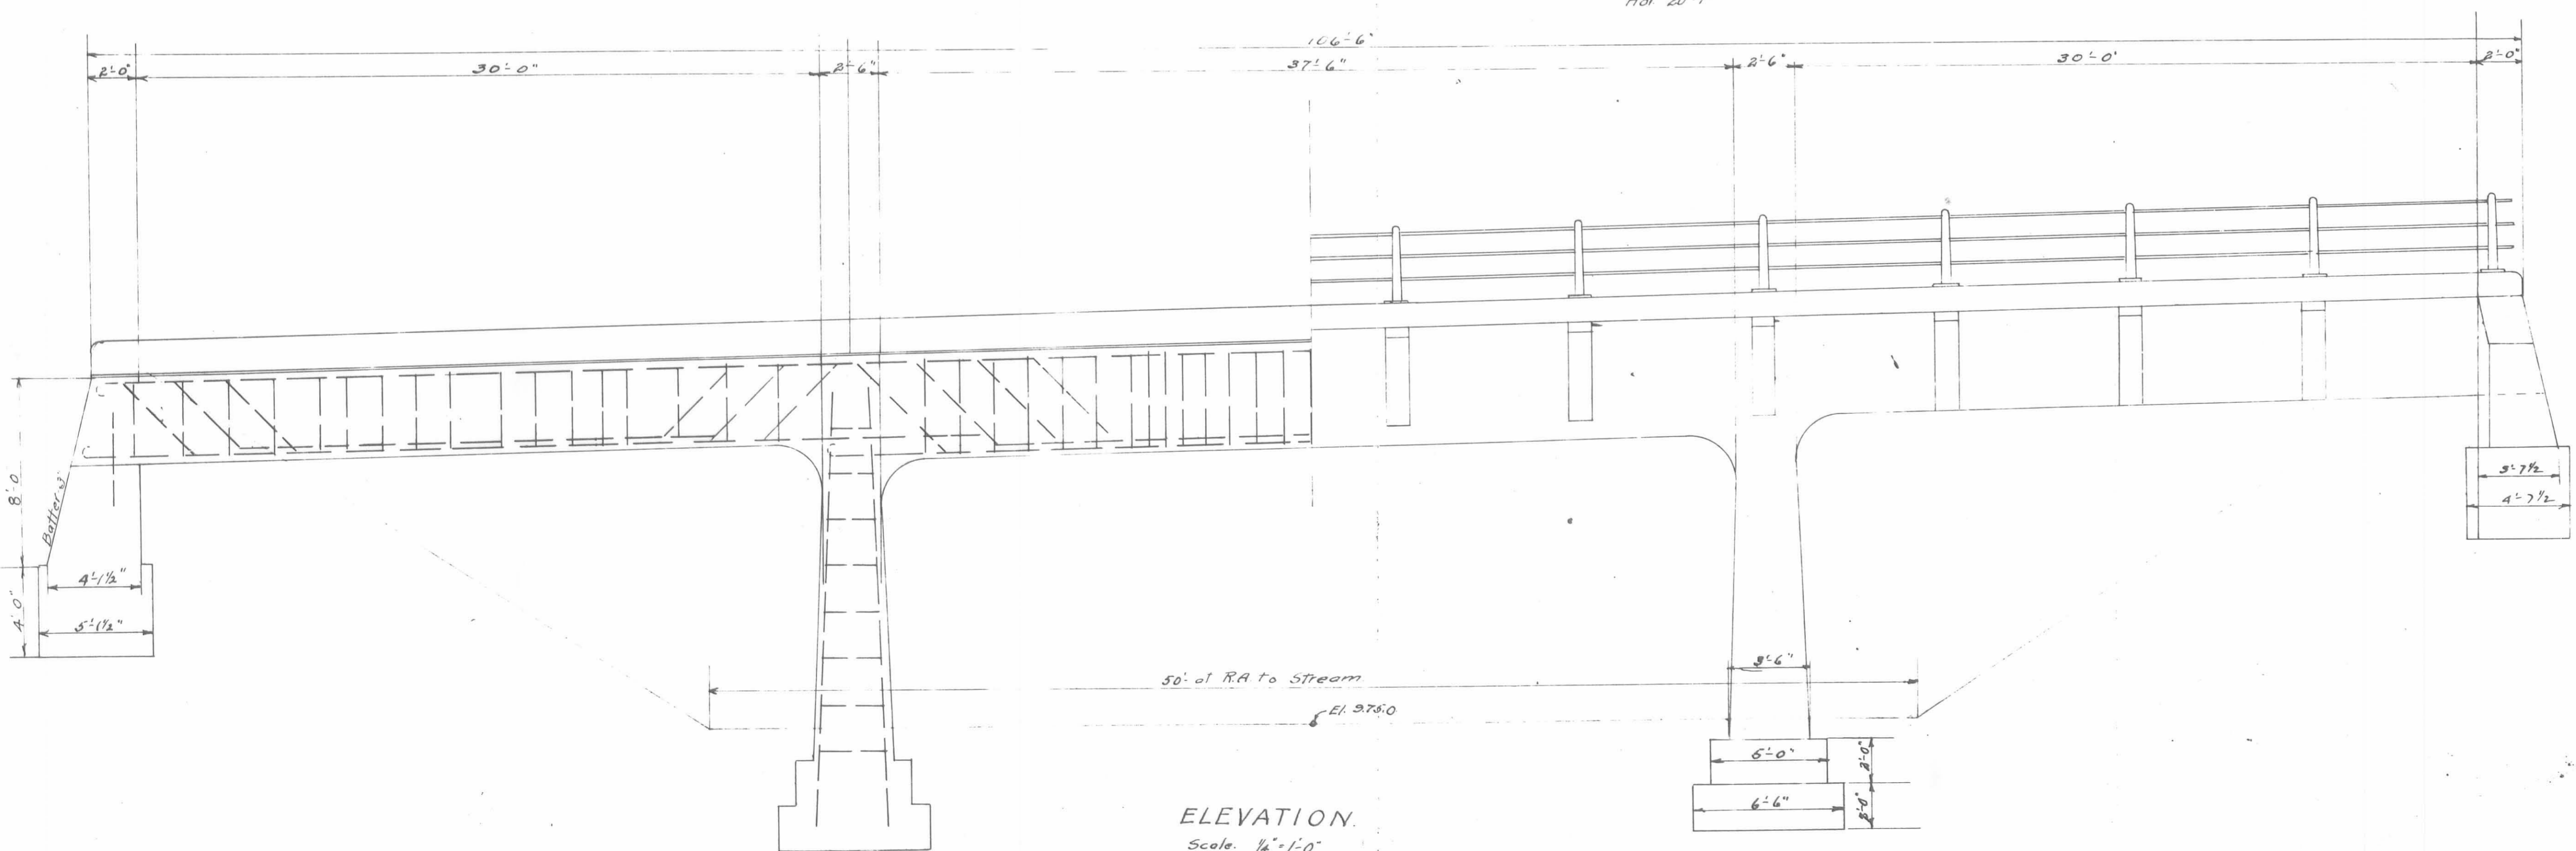

PROFILE ON Φ MAIN STREET
 Scale Vert 5"=1'
 Hor 20"=1'

SECTION
 Scale: 1/4"=1'-0"