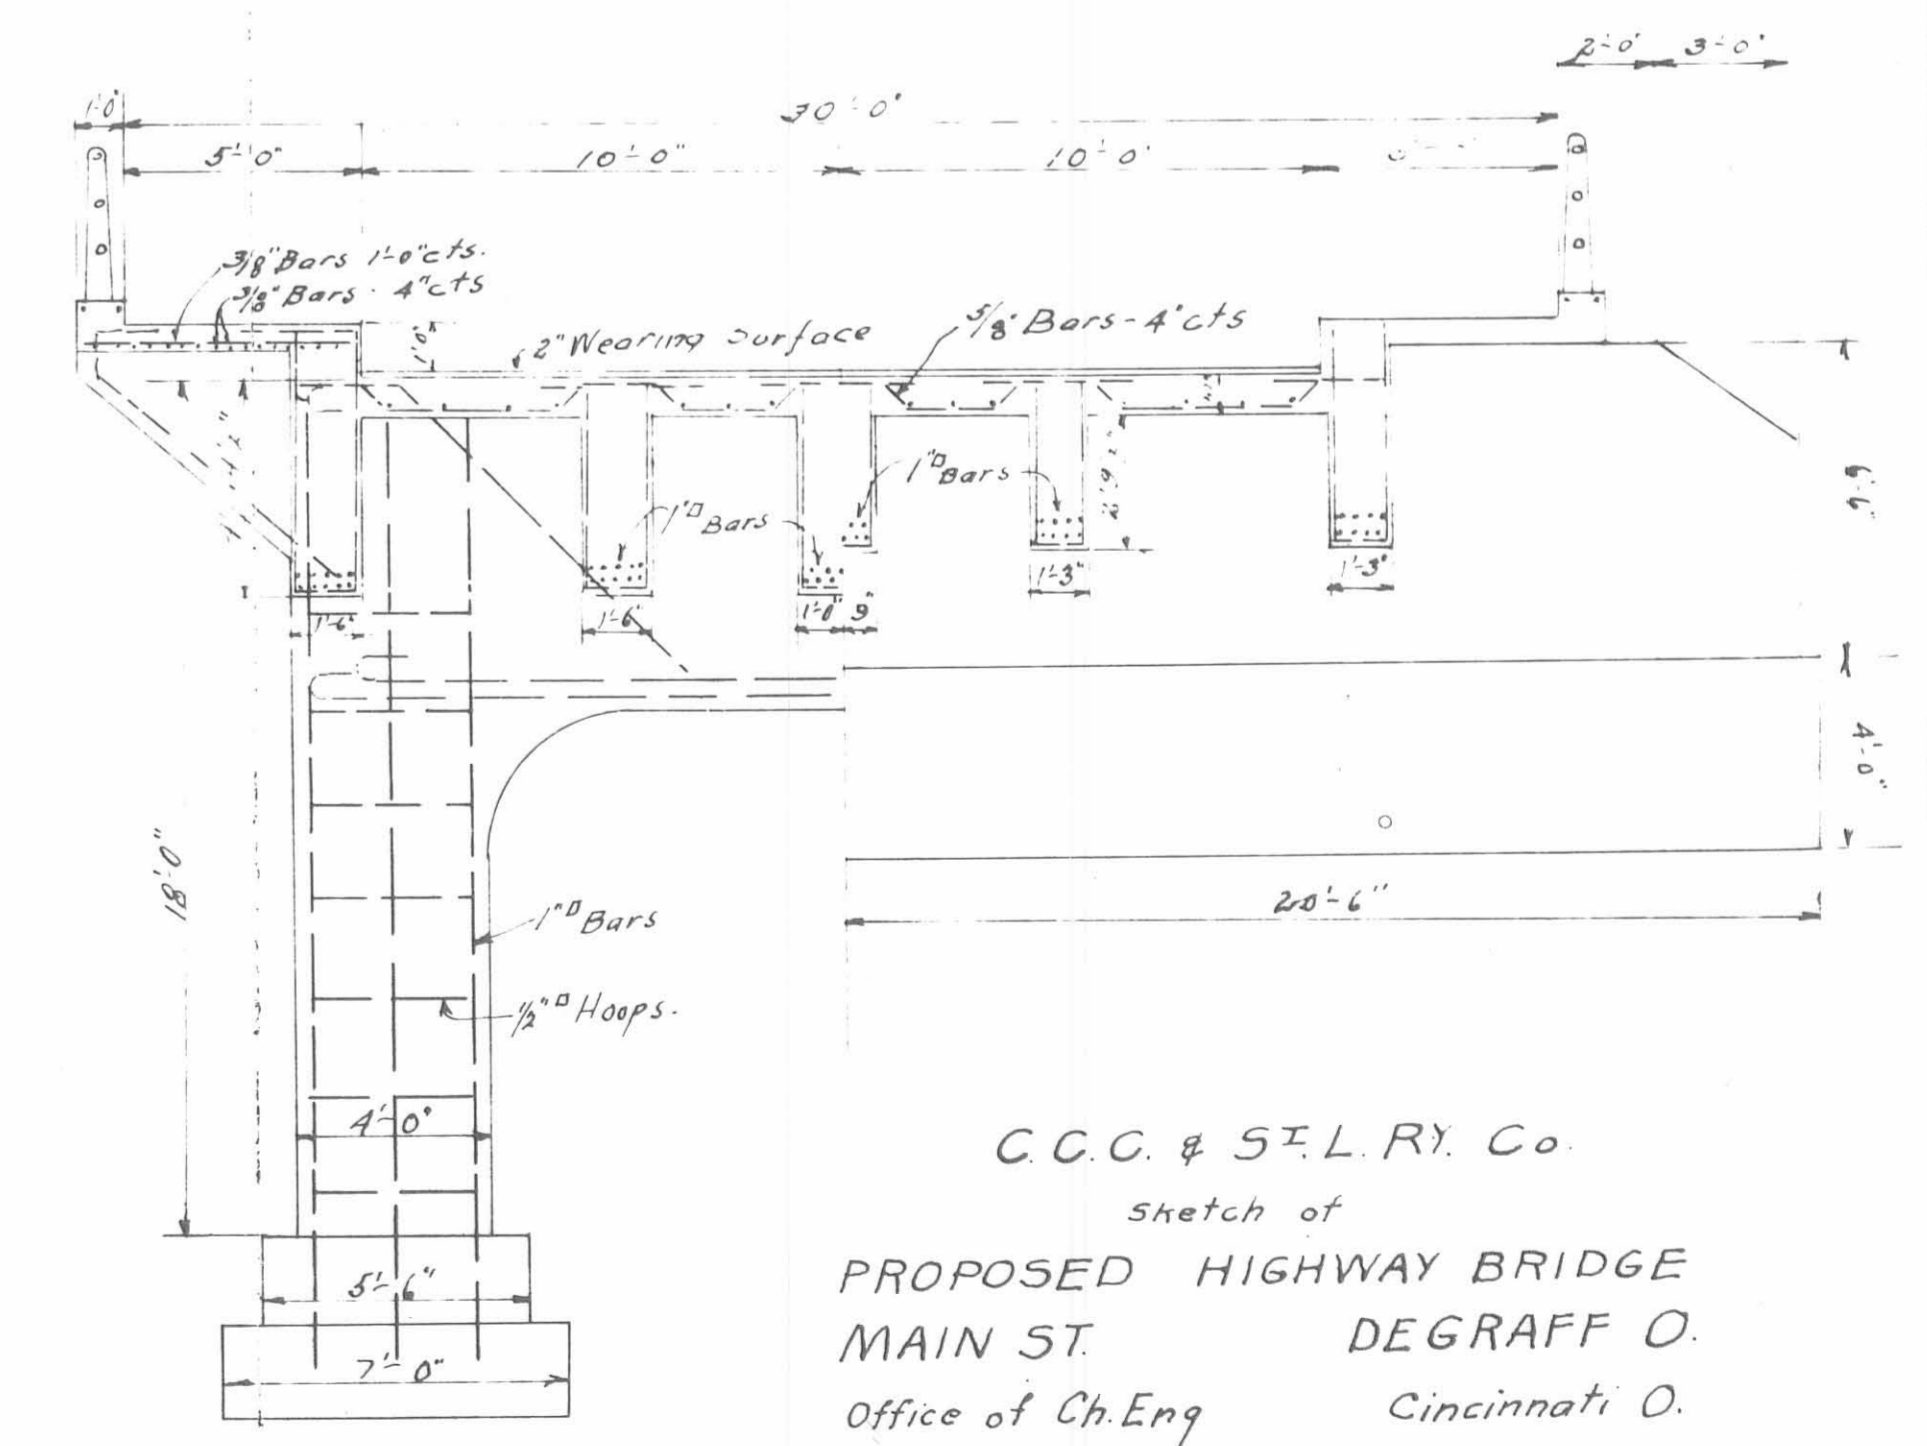

PROFILE ON Φ MAIN STREET
 Scale Vert 5"=1'
 Hor 20"=1'

SECTION
 Scale: 1/4"=1'-0"