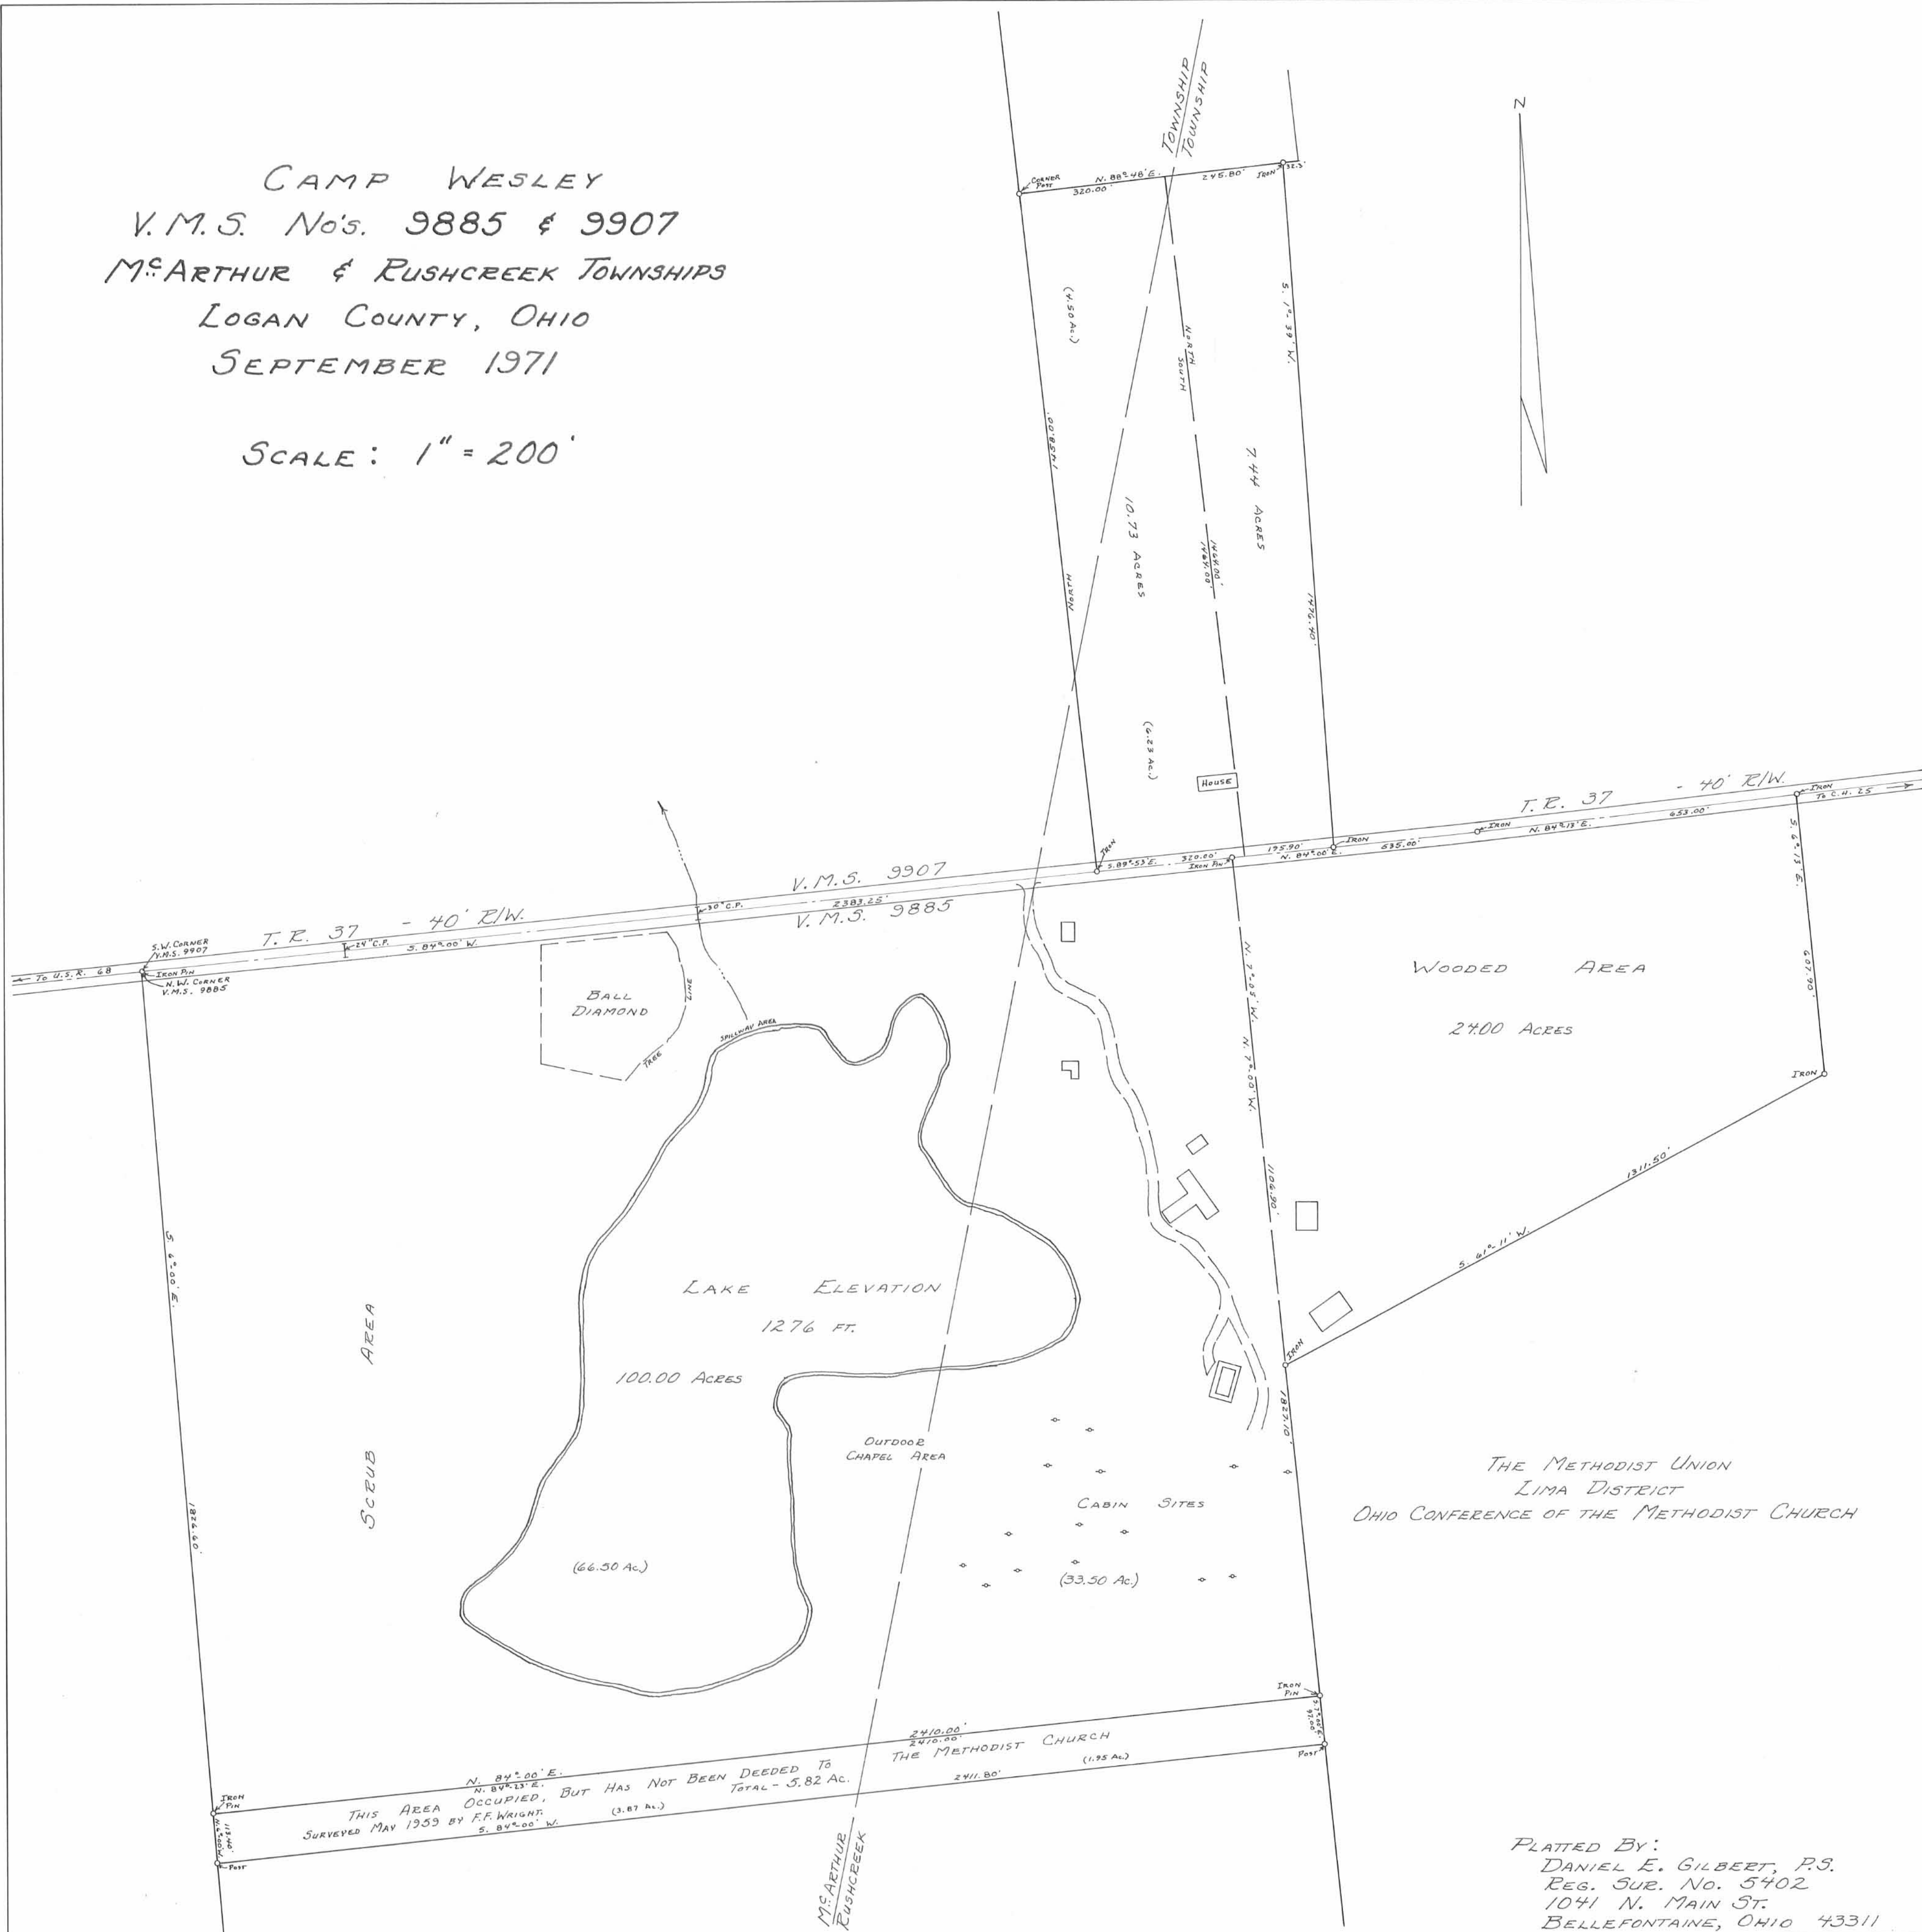

CAMP WESLEY
 V.M.S. No's. 9885 & 9907
 McARTHUR & RUSHCREEK TOWNSHIPS
 LOGAN COUNTY, OHIO
 SEPTEMBER 1971

SCALE: 1" = 200'

PLATED BY:
 DANIEL E. GILBERT, P.S.
 REG. SUR. NO. 5402
 1041 N. MAIN ST.
 BELLEFONTAINE, OHIO 43311