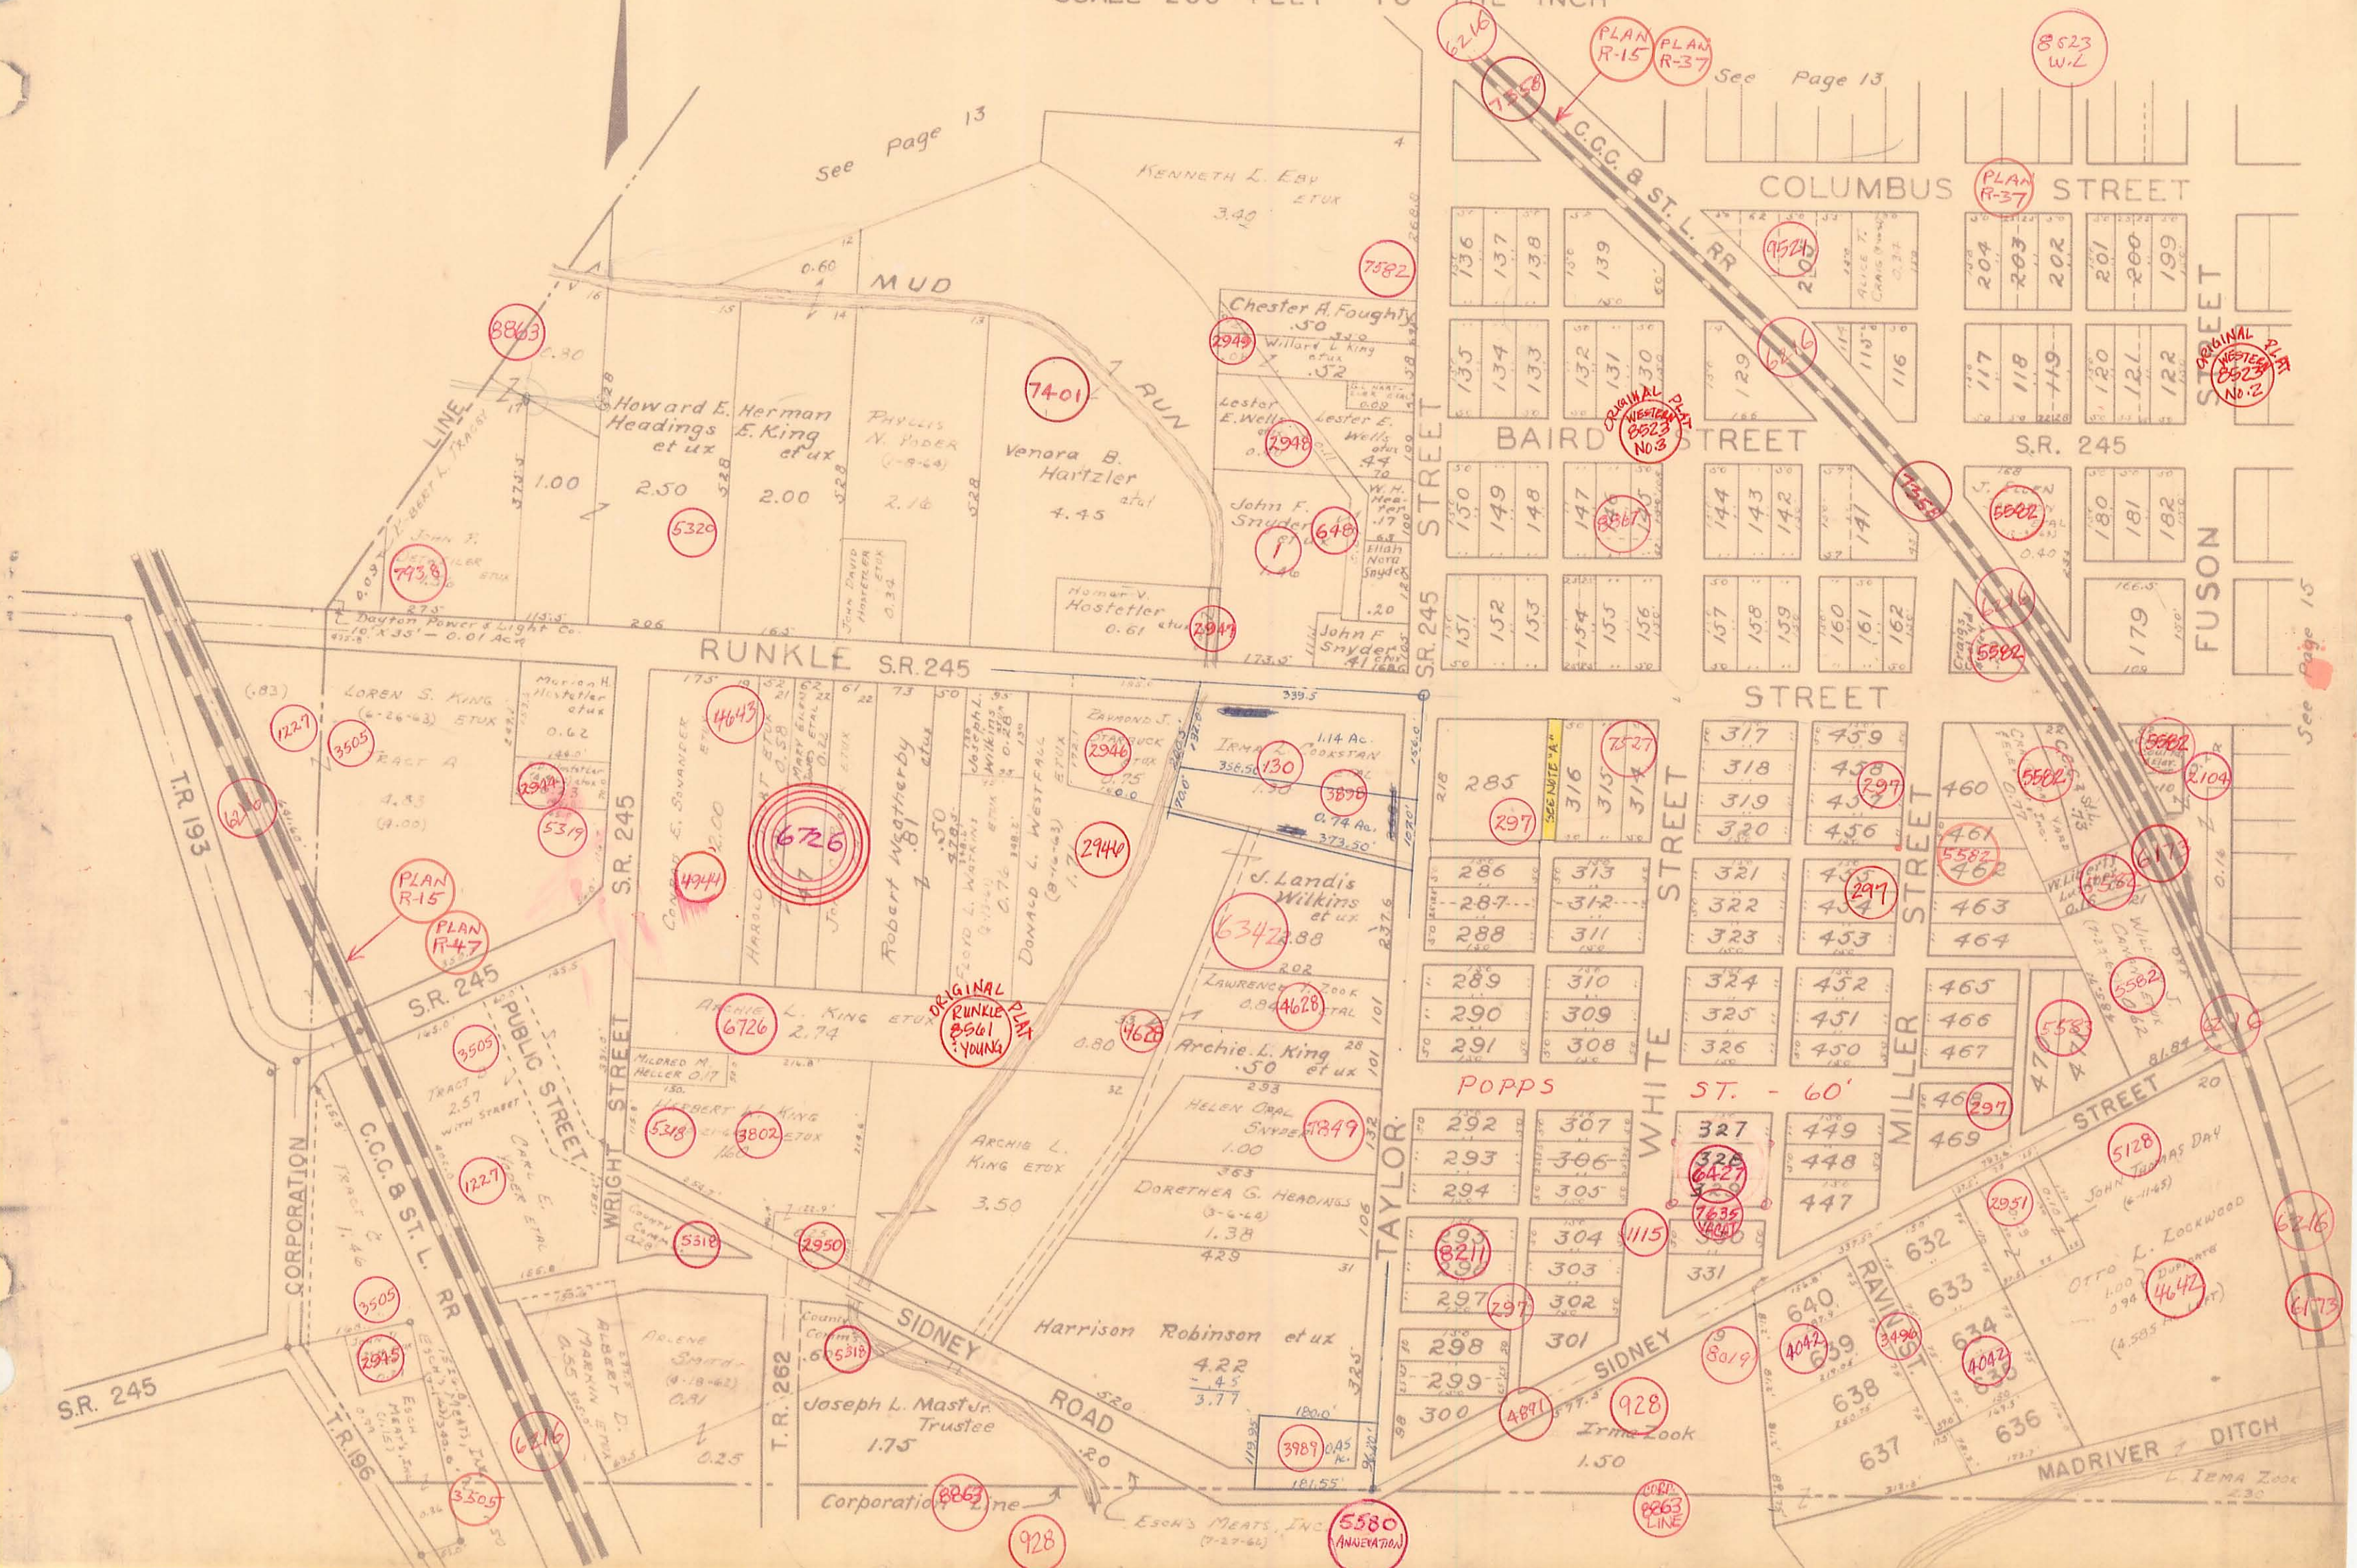

LIBERTY TOWNSHIP
WEST LIBERTY CORPORATION

SCALE 200 FEET TO THE INCH

see Page 13

See Page 13

See Page 15

LINE

MUD RUN

C.C.C. & ST. L. RR

COLUMBUS STREET

BAIRD STREET

RUNKLE S.R. 245

STREET

TR 193

PLAN R-15

PLAN R-47

S.R. 245

PUBLIC STREET

WRIGHT STREET

ORIGINAL RUNKLE PLAT No. 2

ORIGINAL RUNKLE PLAT No. 3

POPPS

ST. - 60'

WHITE STREET

MILLER STREET

STREET

S.R. 245

C.C.C. & ST. L. RR

SIDNEY ROAD

TAYLOR STREET

SIDNEY

RAVENS

MADRIVER DITCH