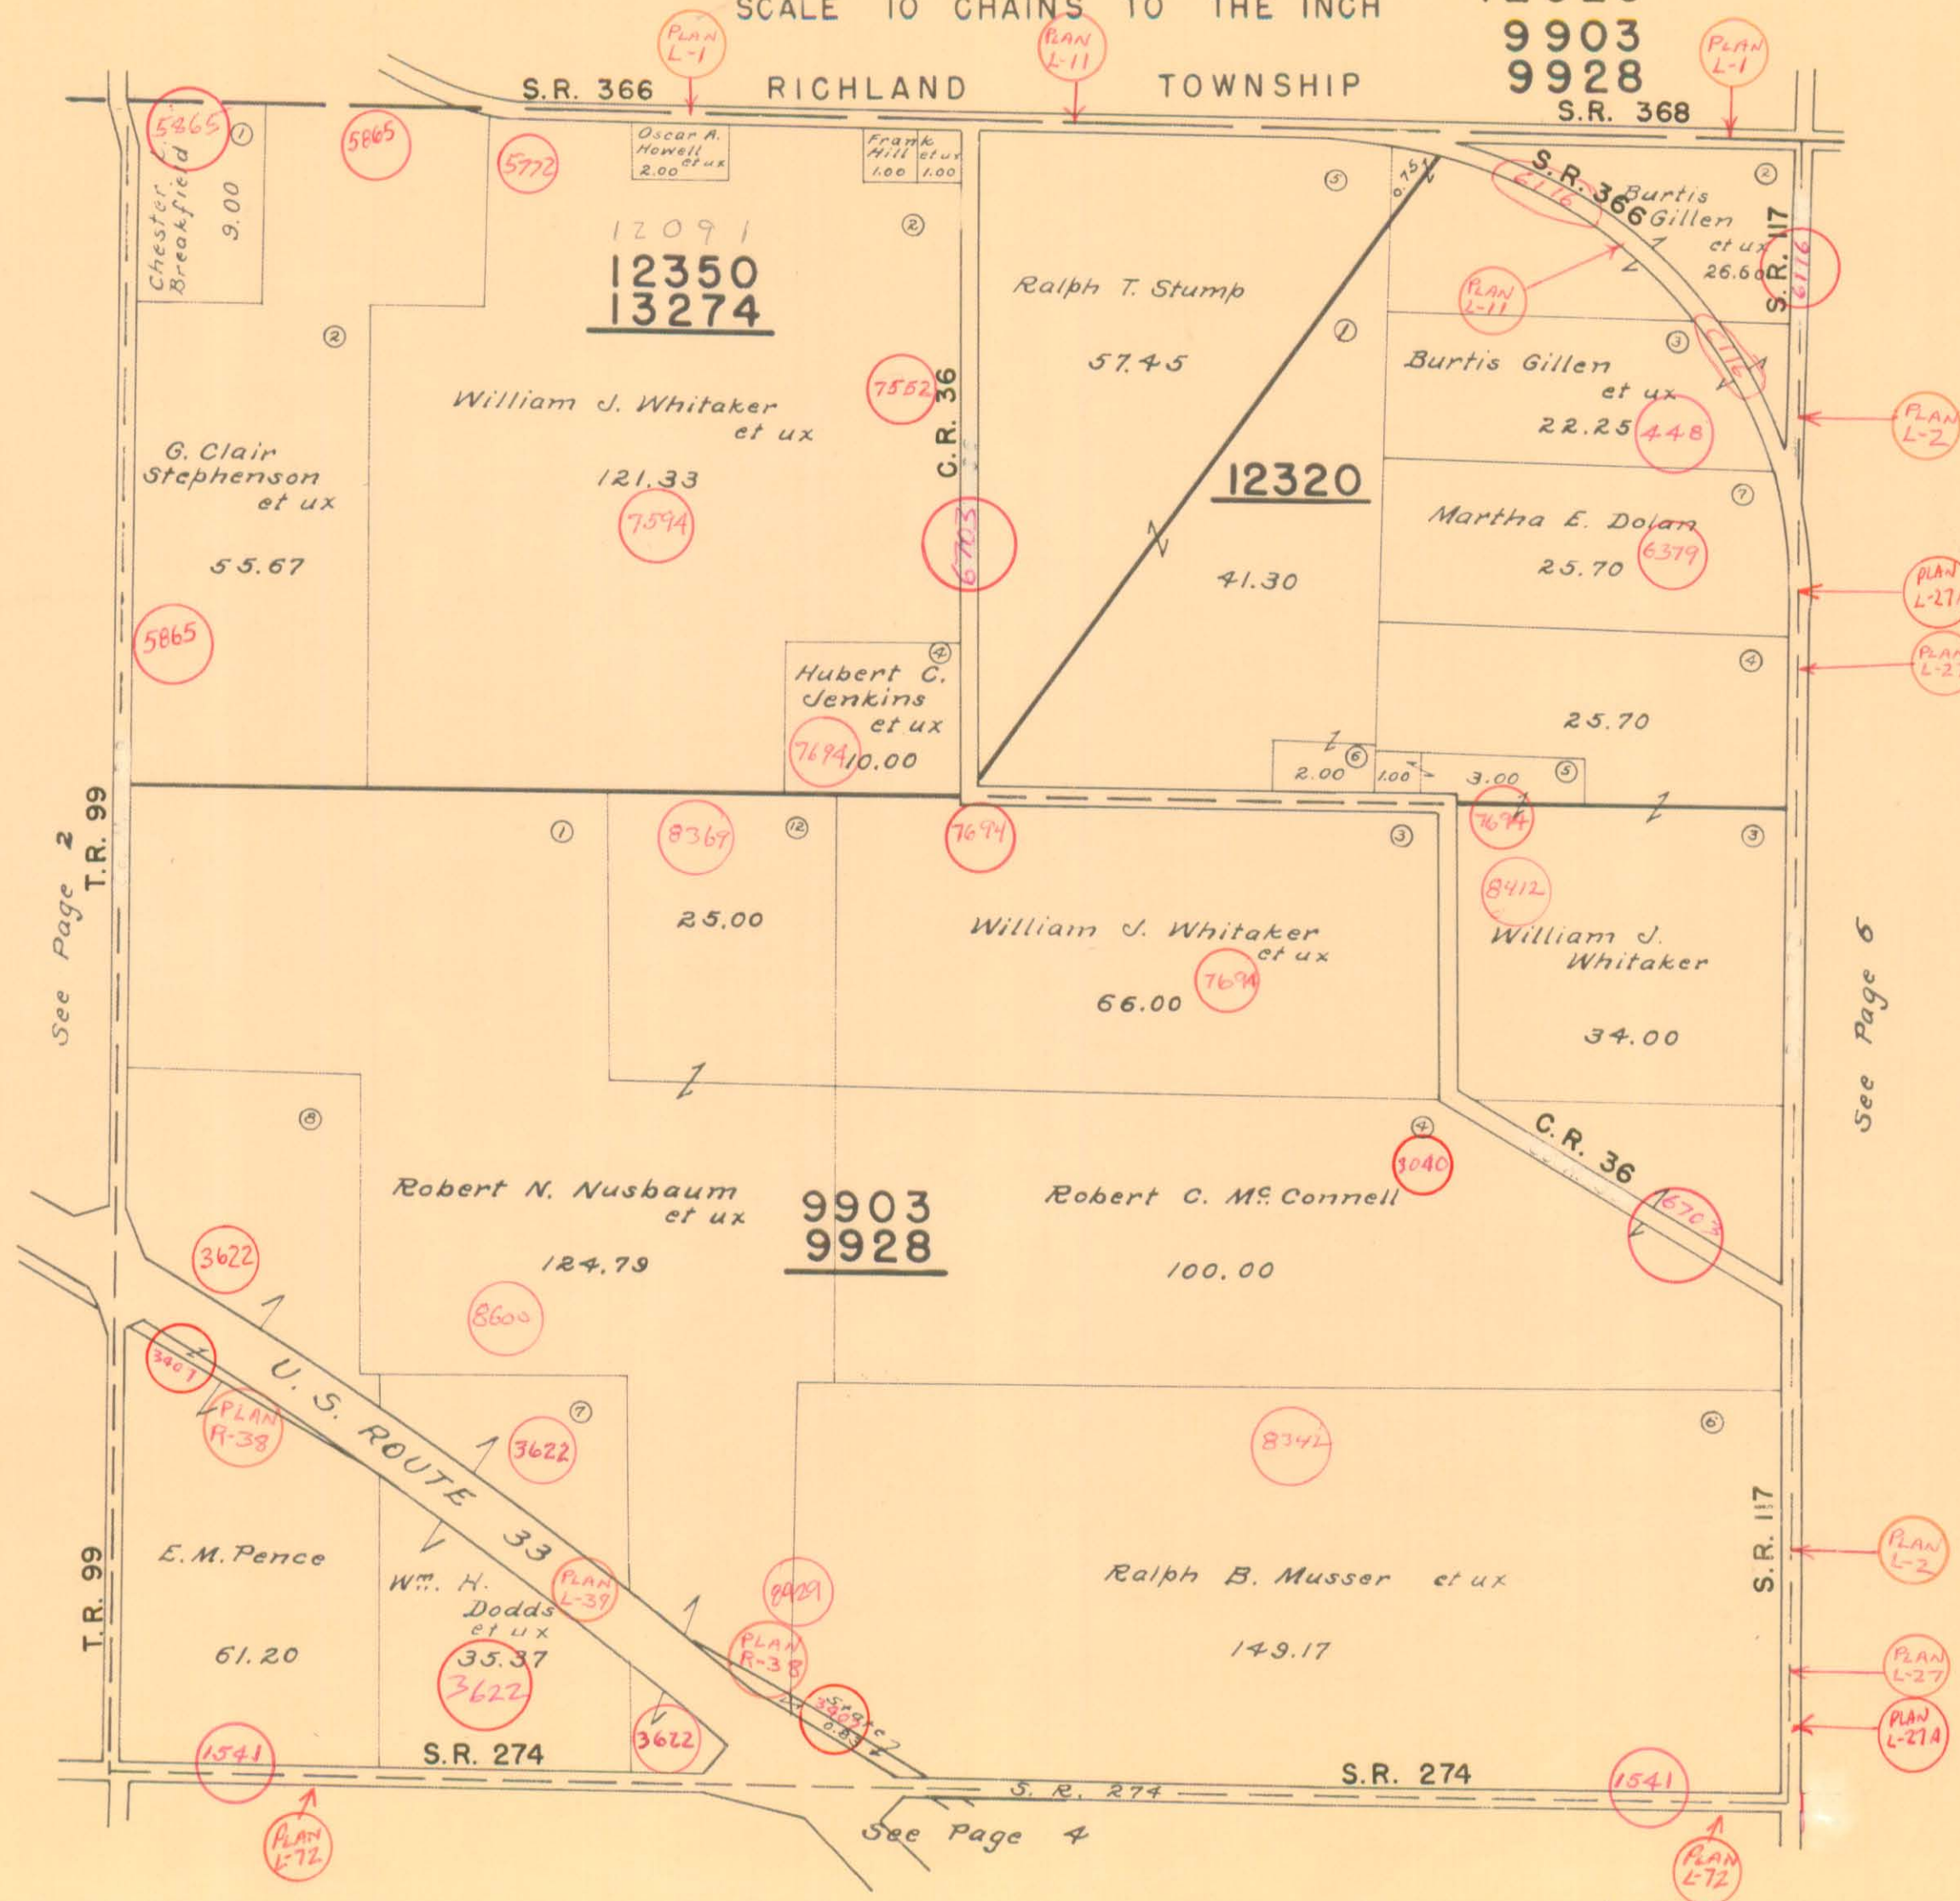

McARTHUR TOWNSHIP

VIRGINIA MILITARY SURVEYS

12350  
13274  
12320  
9903  
9928

SCALE 10 CHAINS TO THE INCH

S.R. 366 RICHLAND TOWNSHIP S.R. 368

See Page 2 T.R. 99

See Page 6

See Page 4