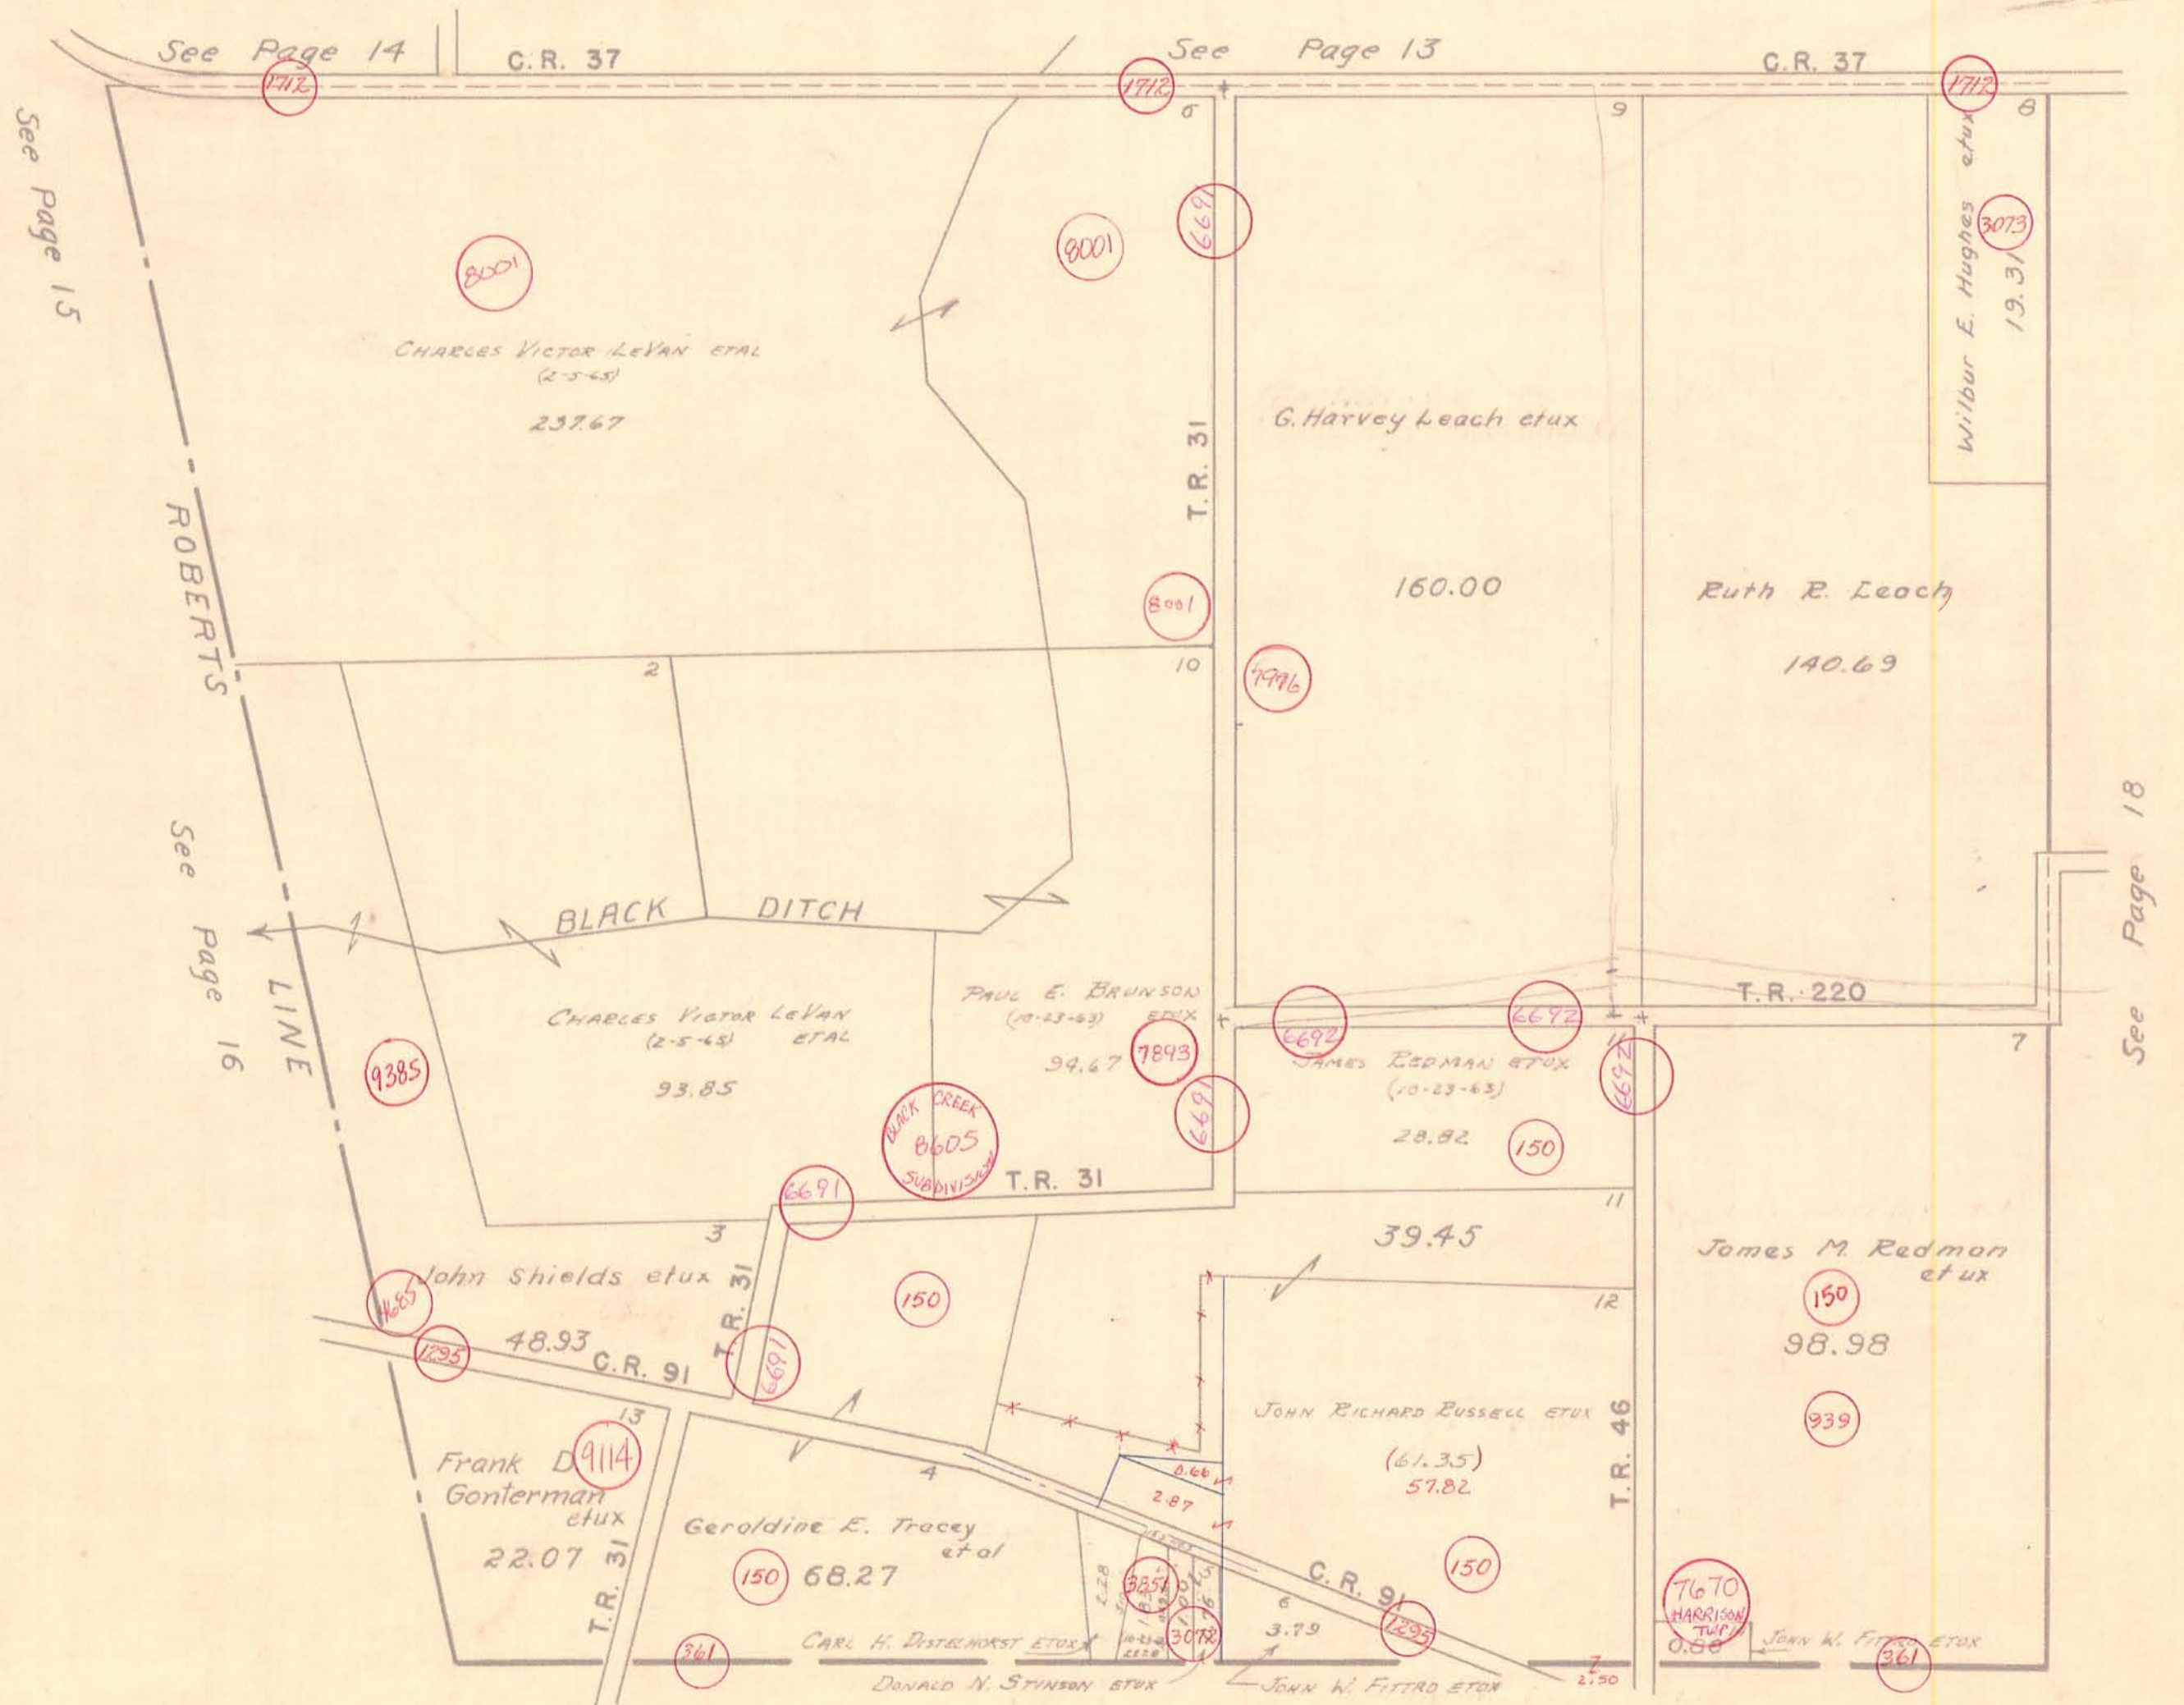

McARTHUR TOWNSHIP  
VIRGINIA MILITARY SURVEYS

10122  
10248  
10249

SCALE 10 CHAINS TO THE INCH

See Page 15

ROBERTS LINE

See Page 16

See Page 18

H.E.D.