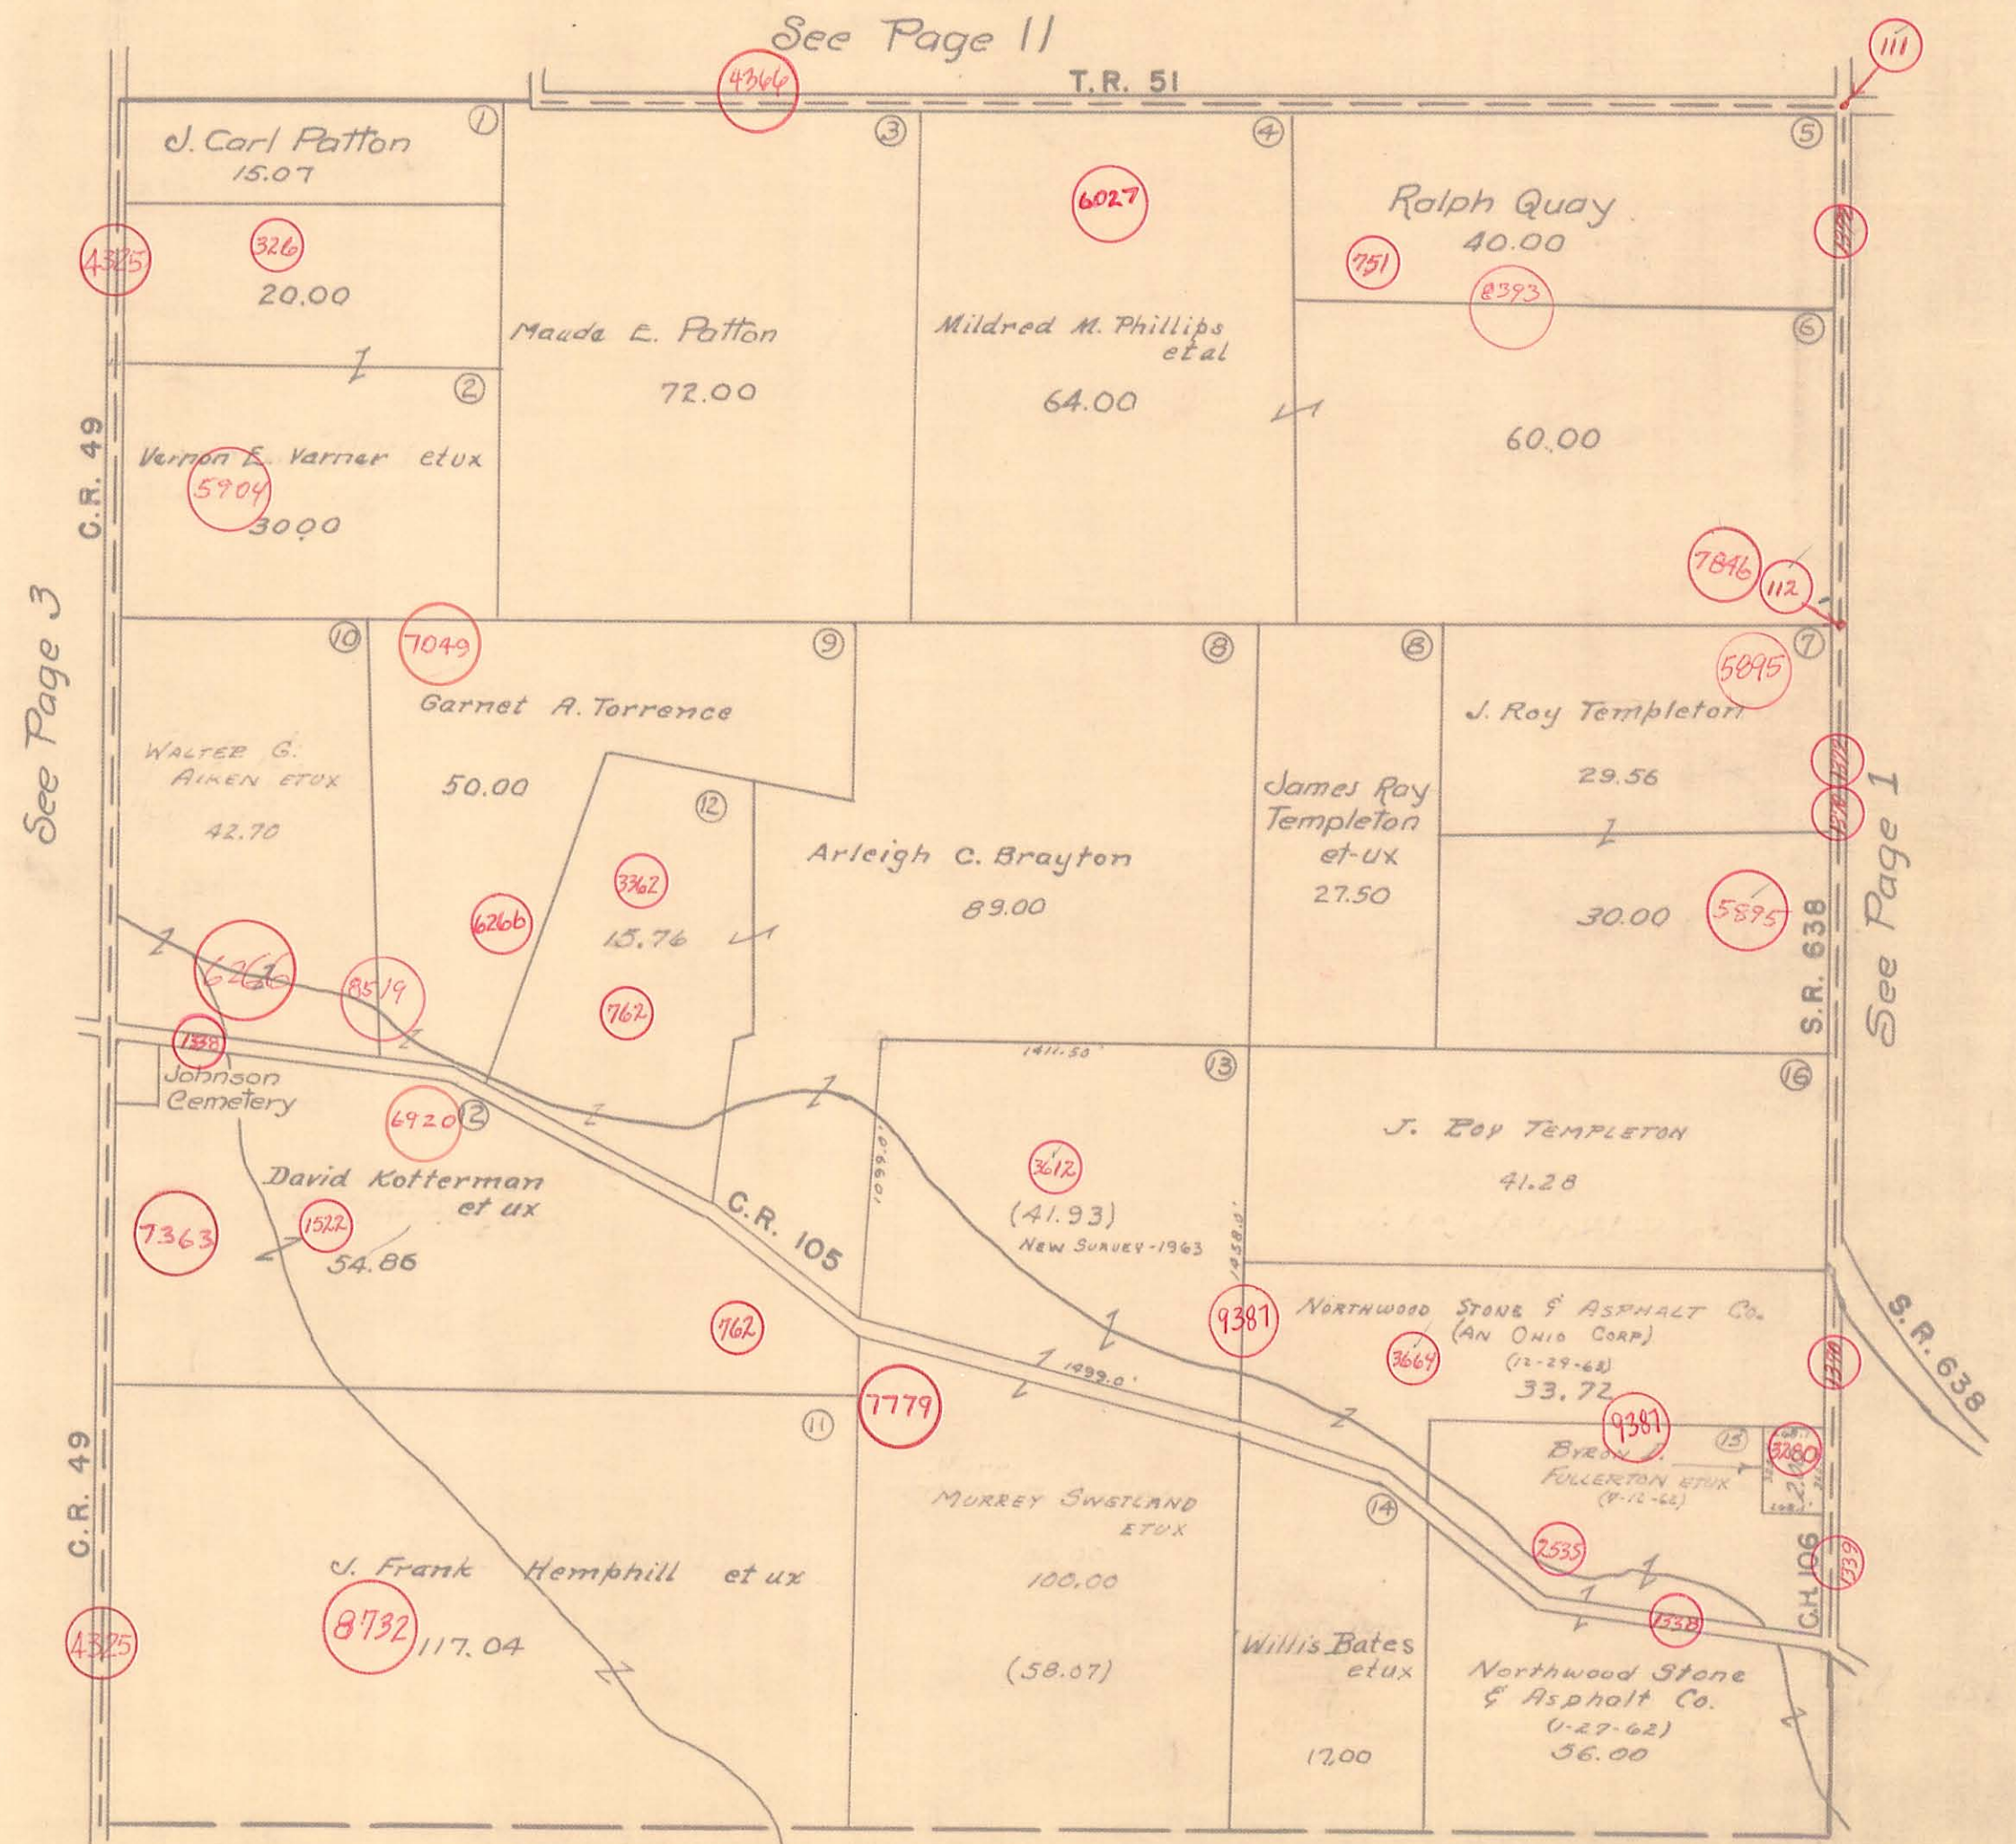

RICHLAND TOWNSHIP **PAGE 2**
VIRGINIA MILITARY SURVEY 9951
 SCALE 10 CHAINS TO THE INCH

H.S.D