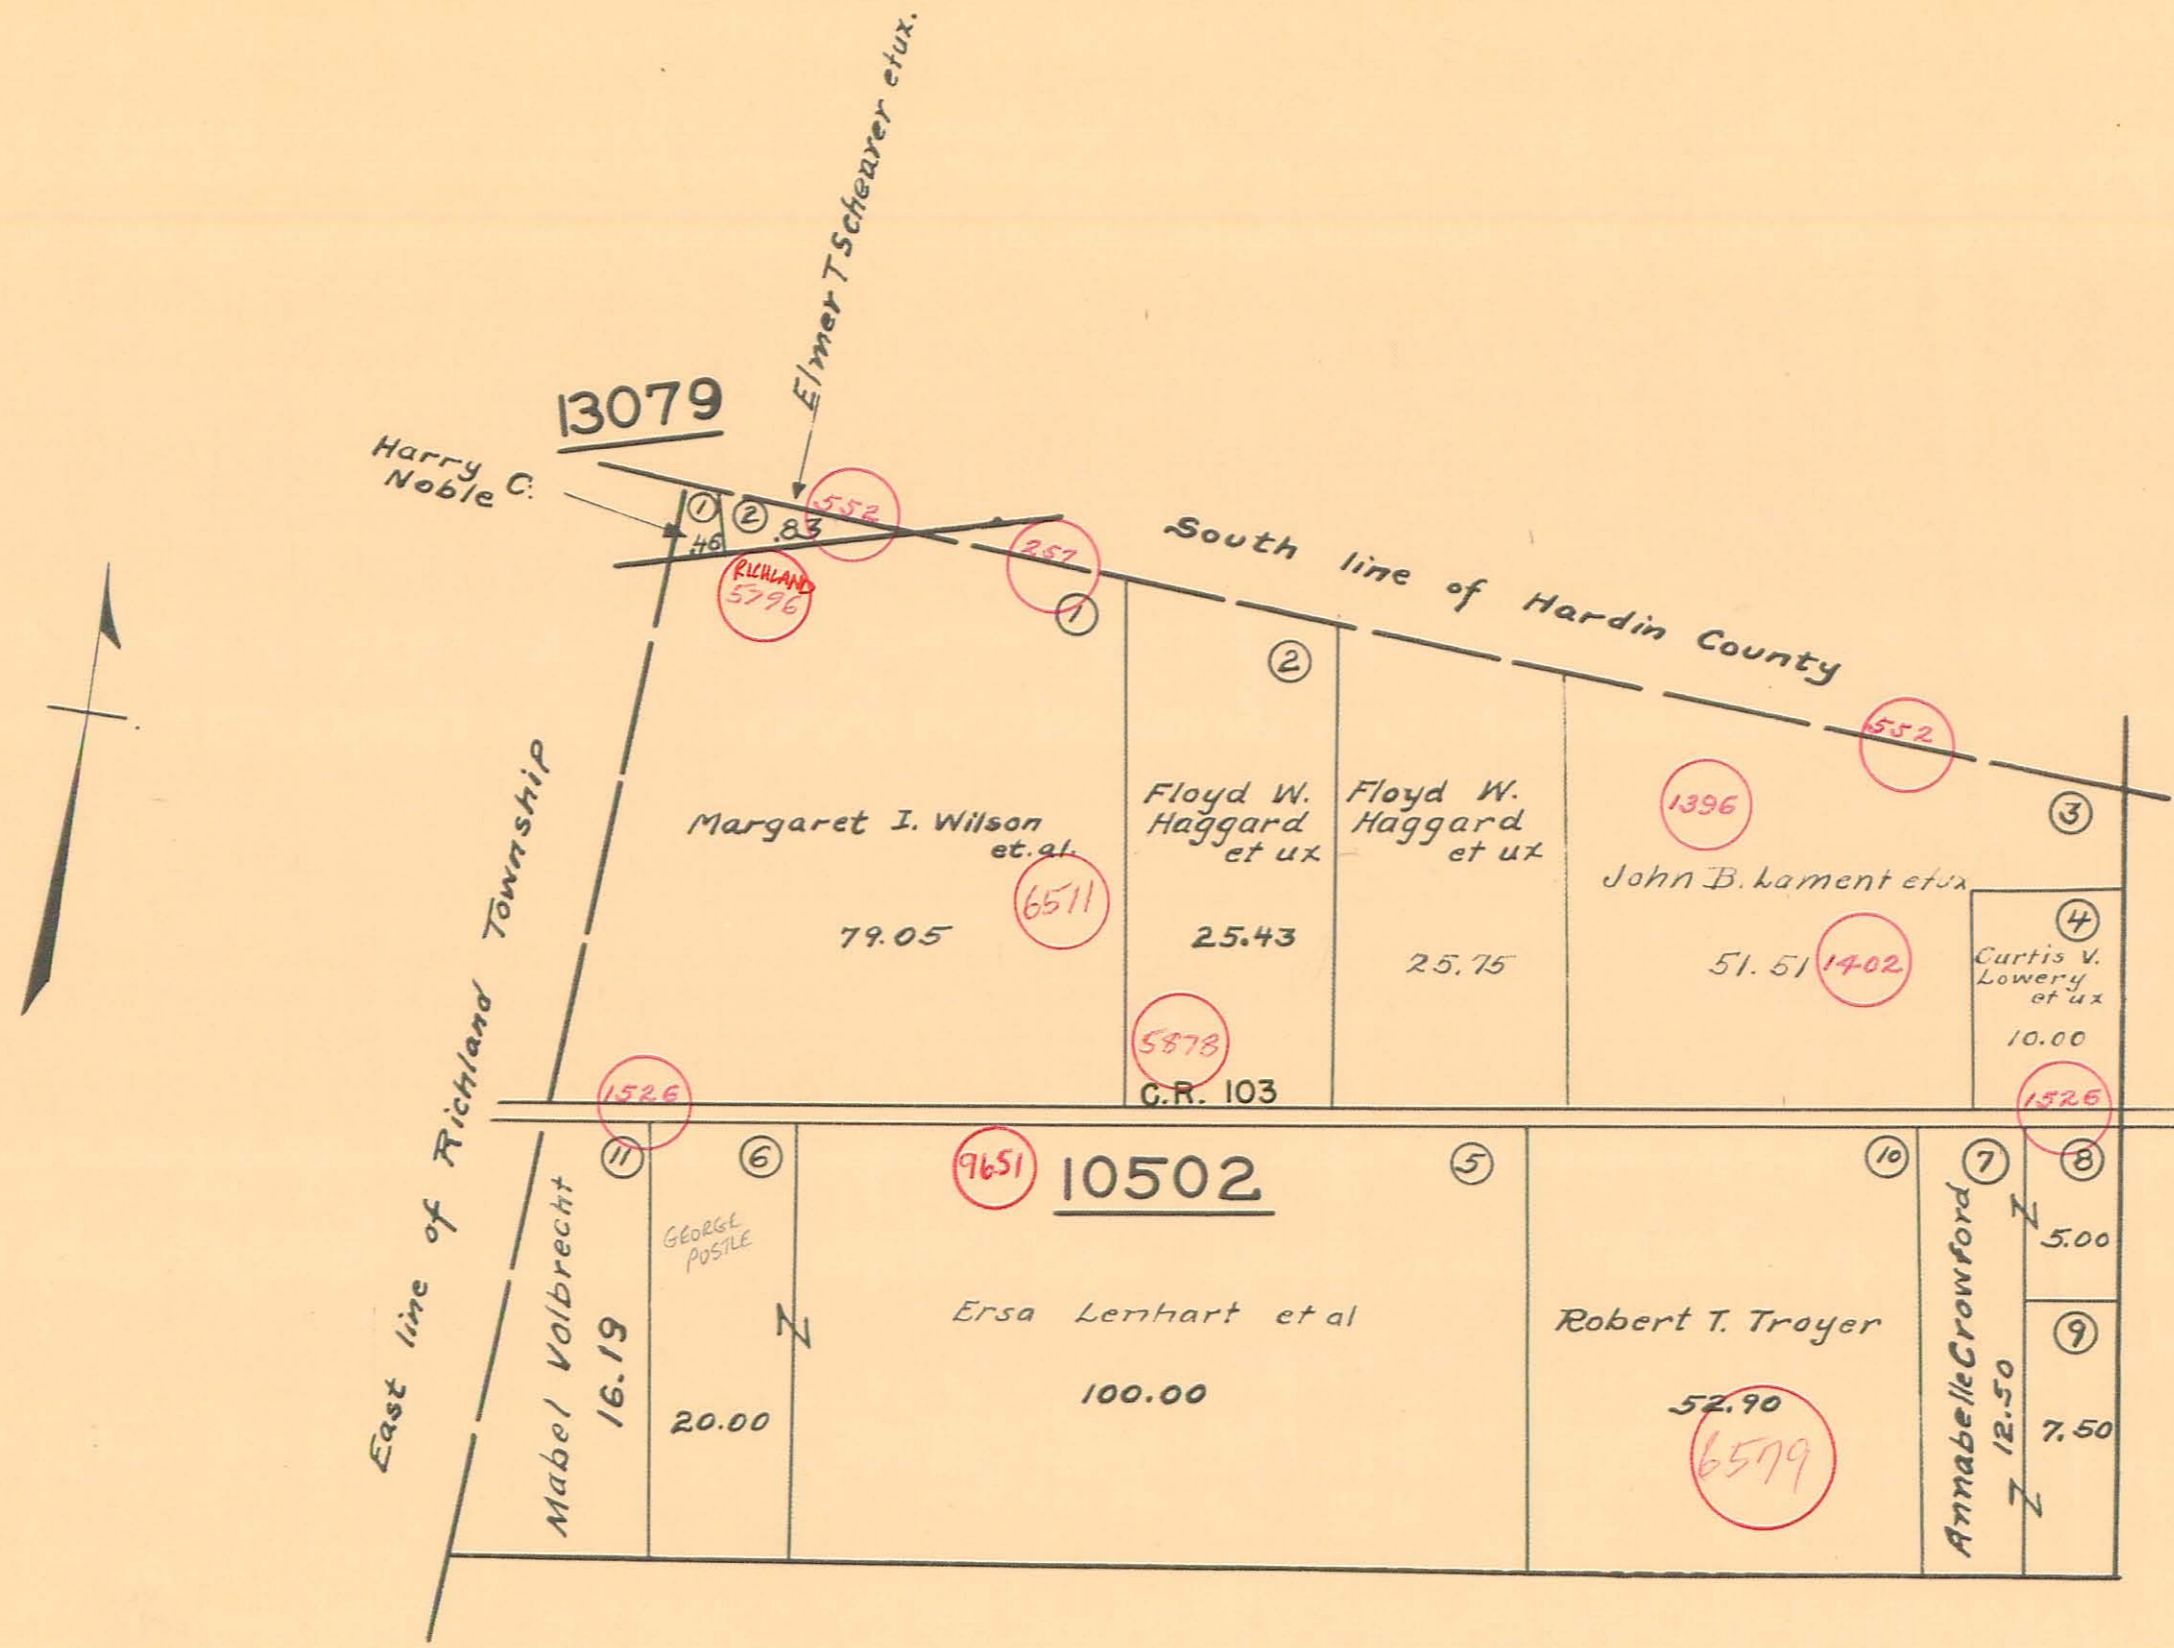

RUSHCREEK TOWNSHIP
 VIRGINIA MILITARY SURVEYS

10502
 13079

PAGE

SCALE 10 CHAINS TO THE INCH

(See Page 4)

(See Page 2)