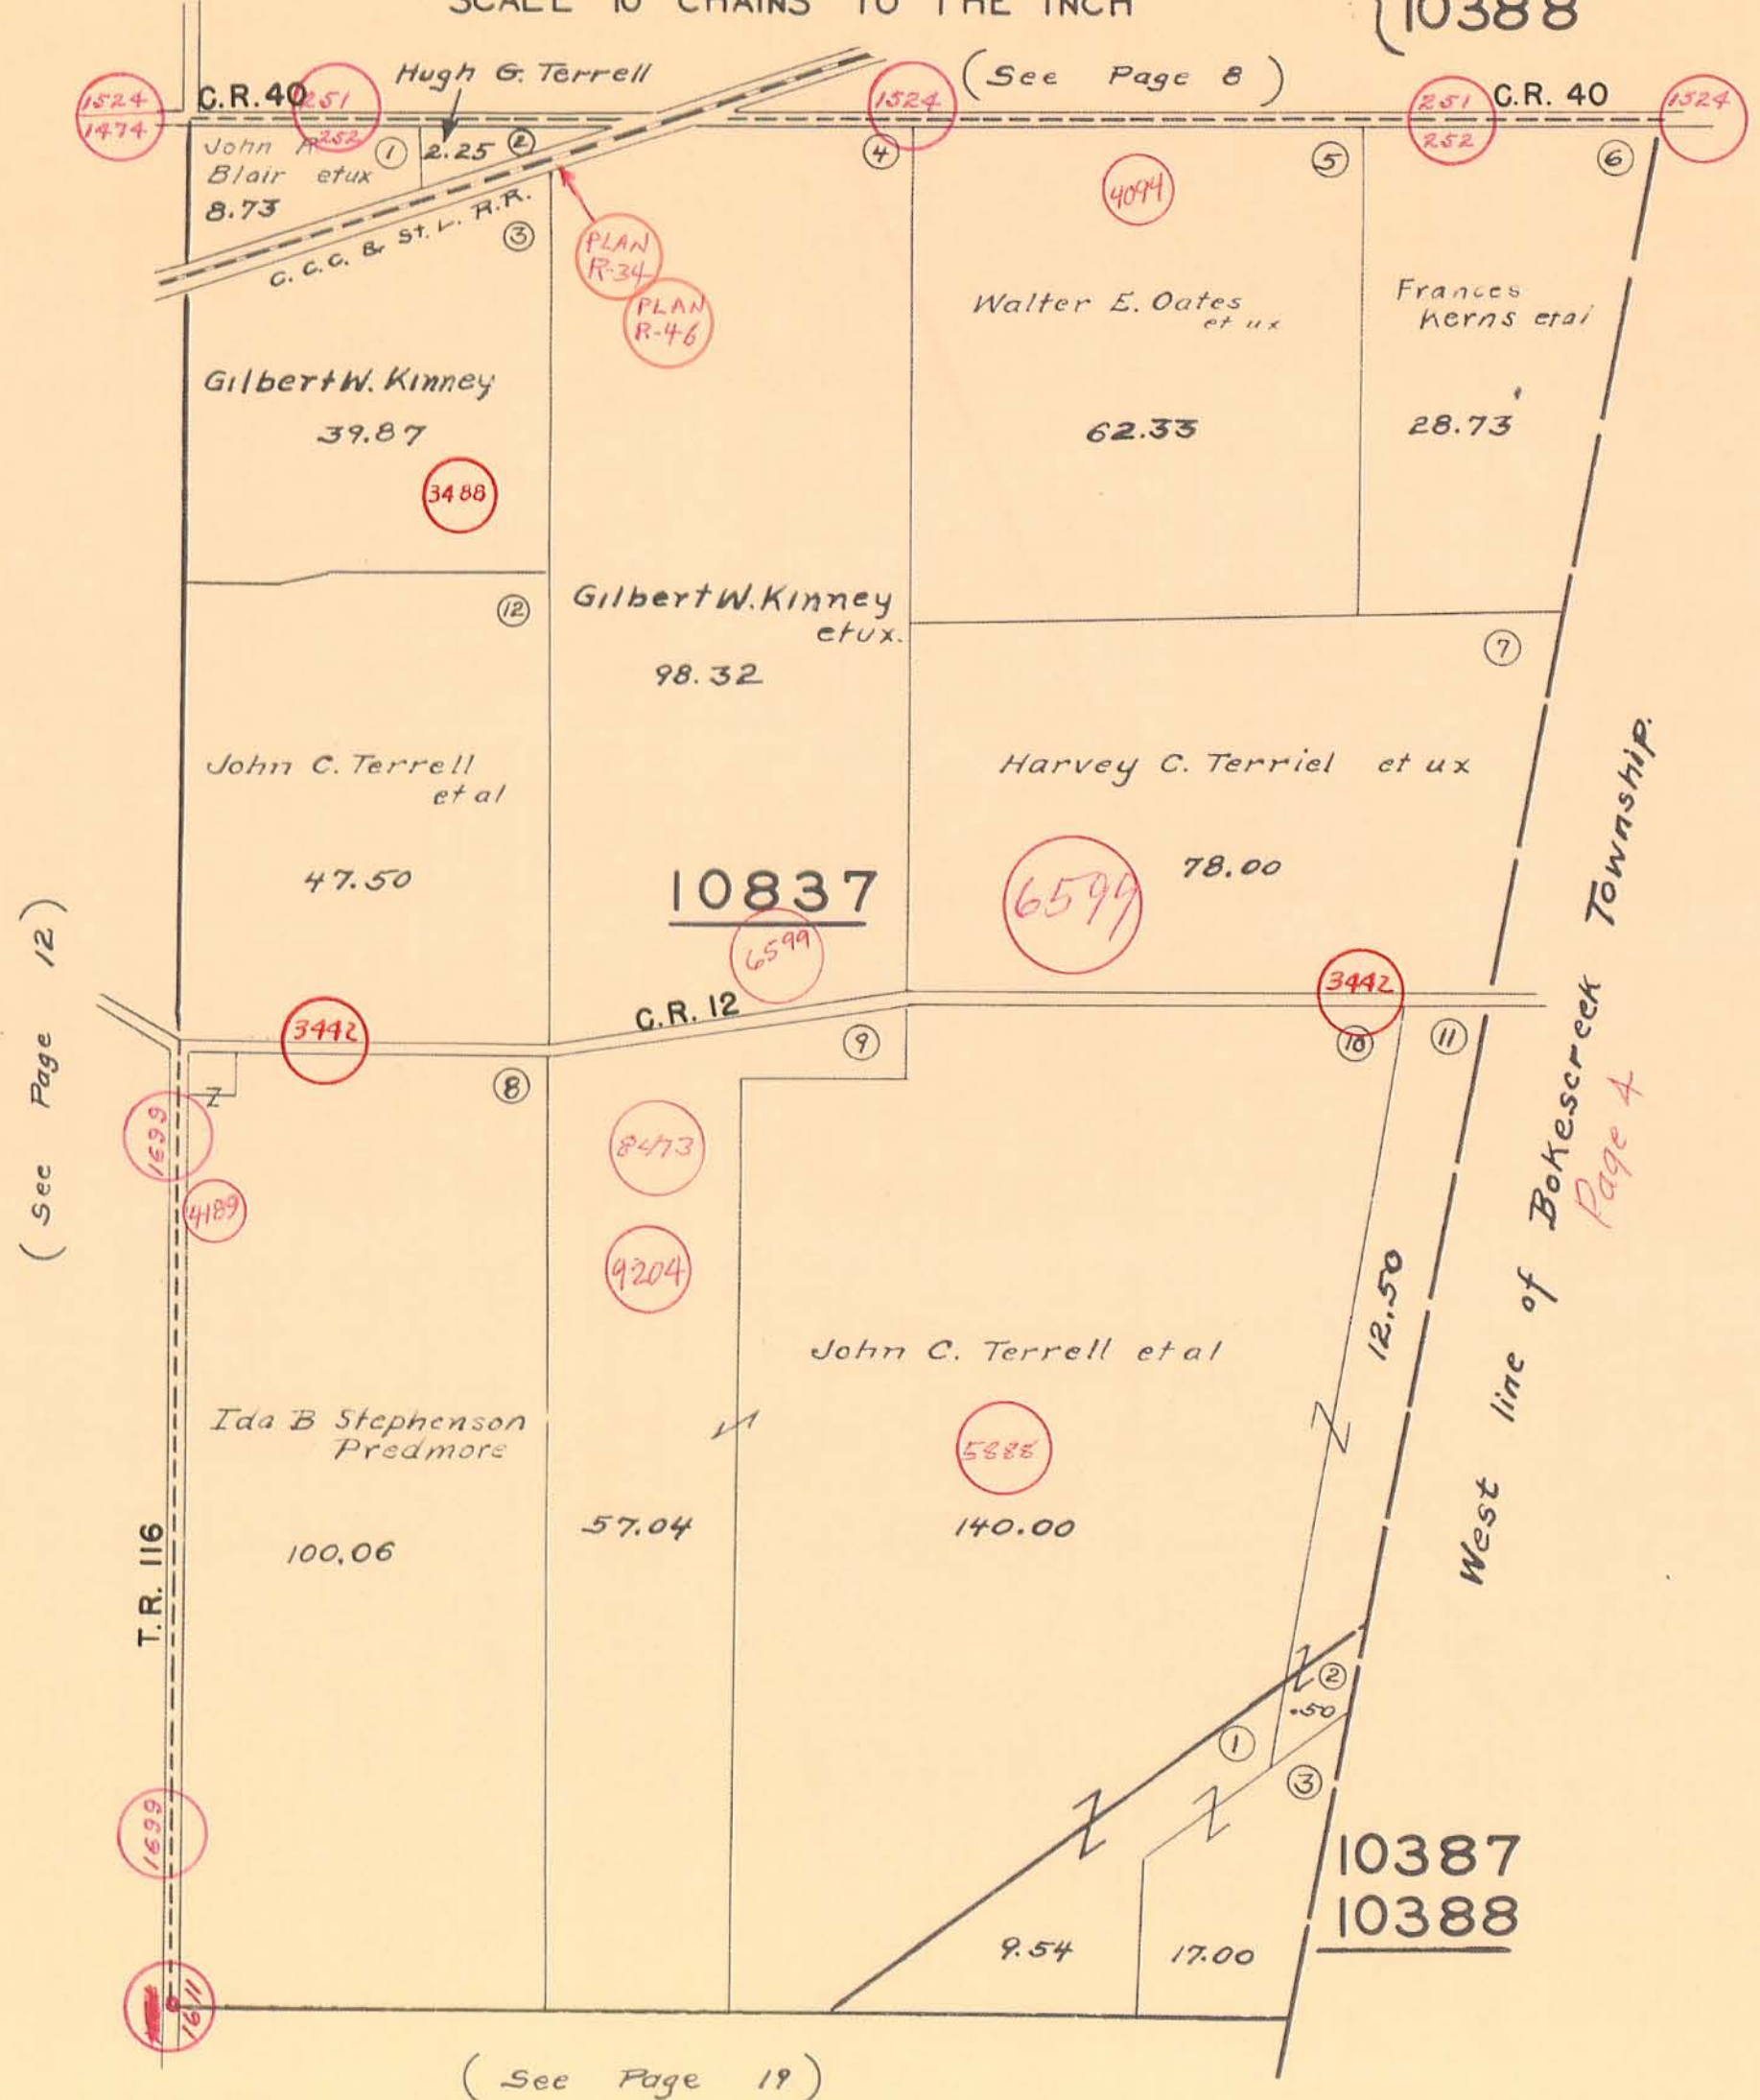

RUSHCREEK TOWNSHIP
 VIRGINIA MILITARY SURVEYS 10837

SCALE 10 CHAINS TO THE INCH

10387
 10388

(See Page 12)

(See Page 19)