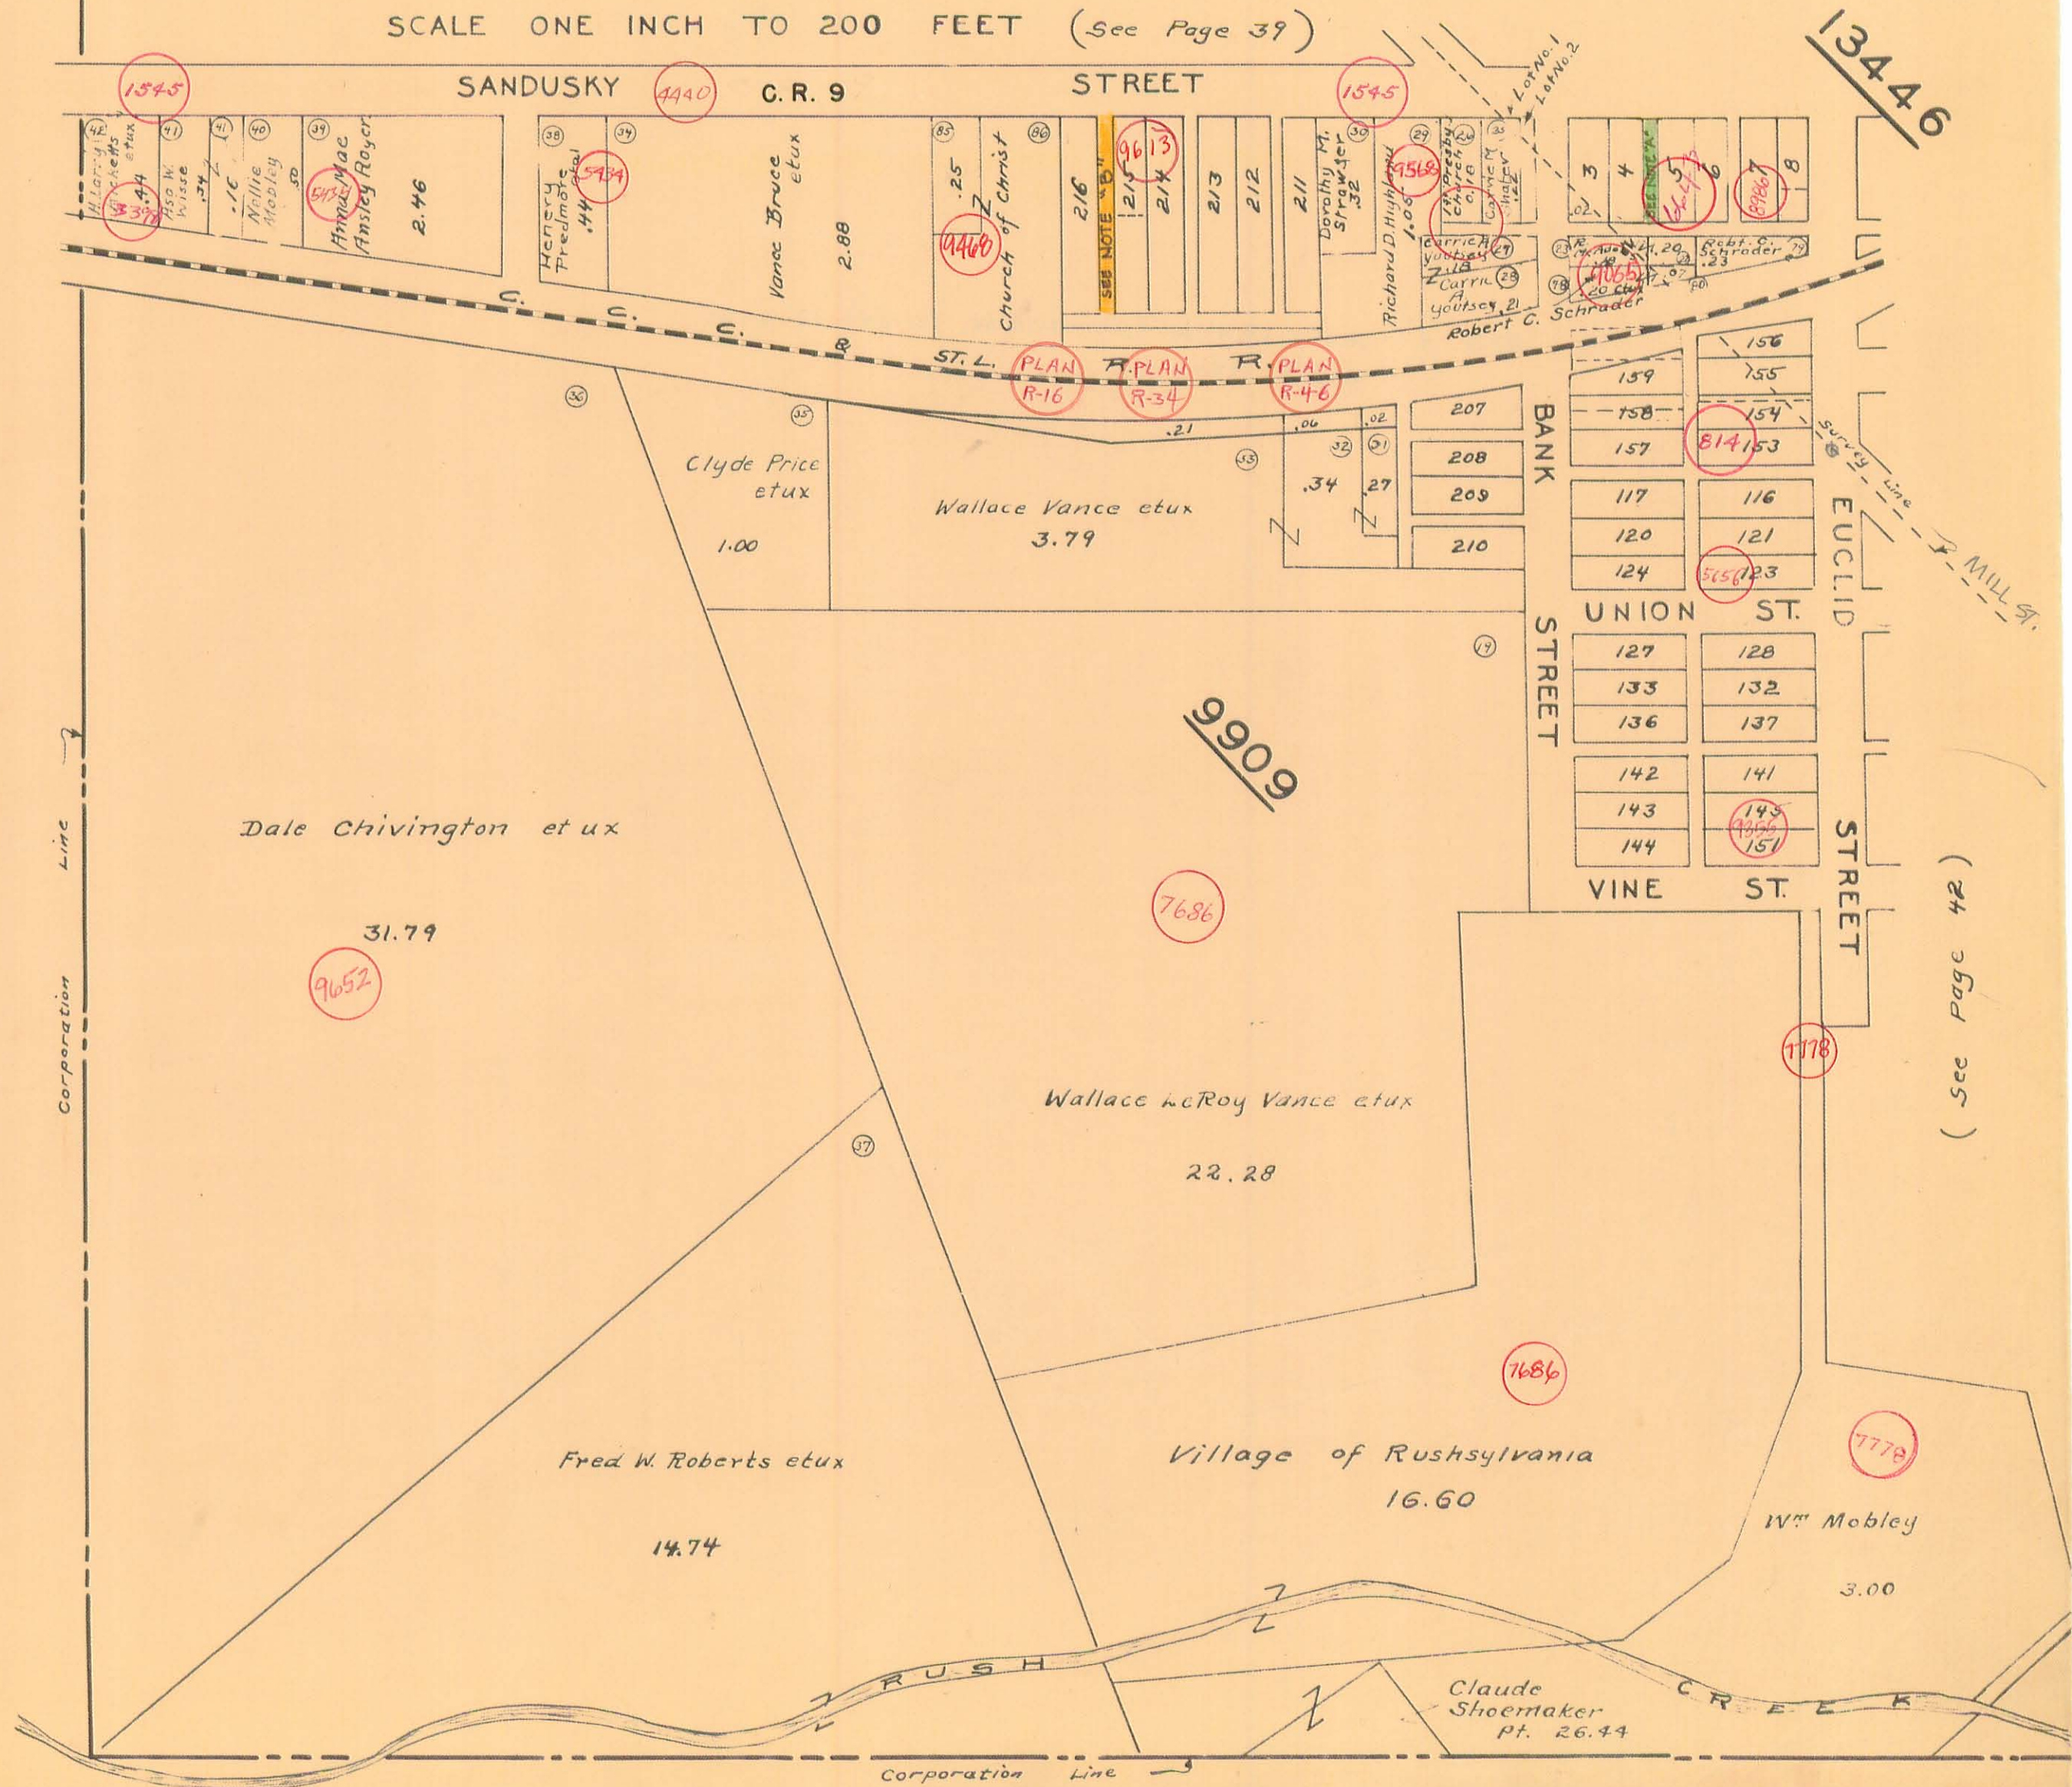

RUSHSYLVANIA

SCALE ONE INCH TO 200 FEET (See Page 39)

(see page 42)