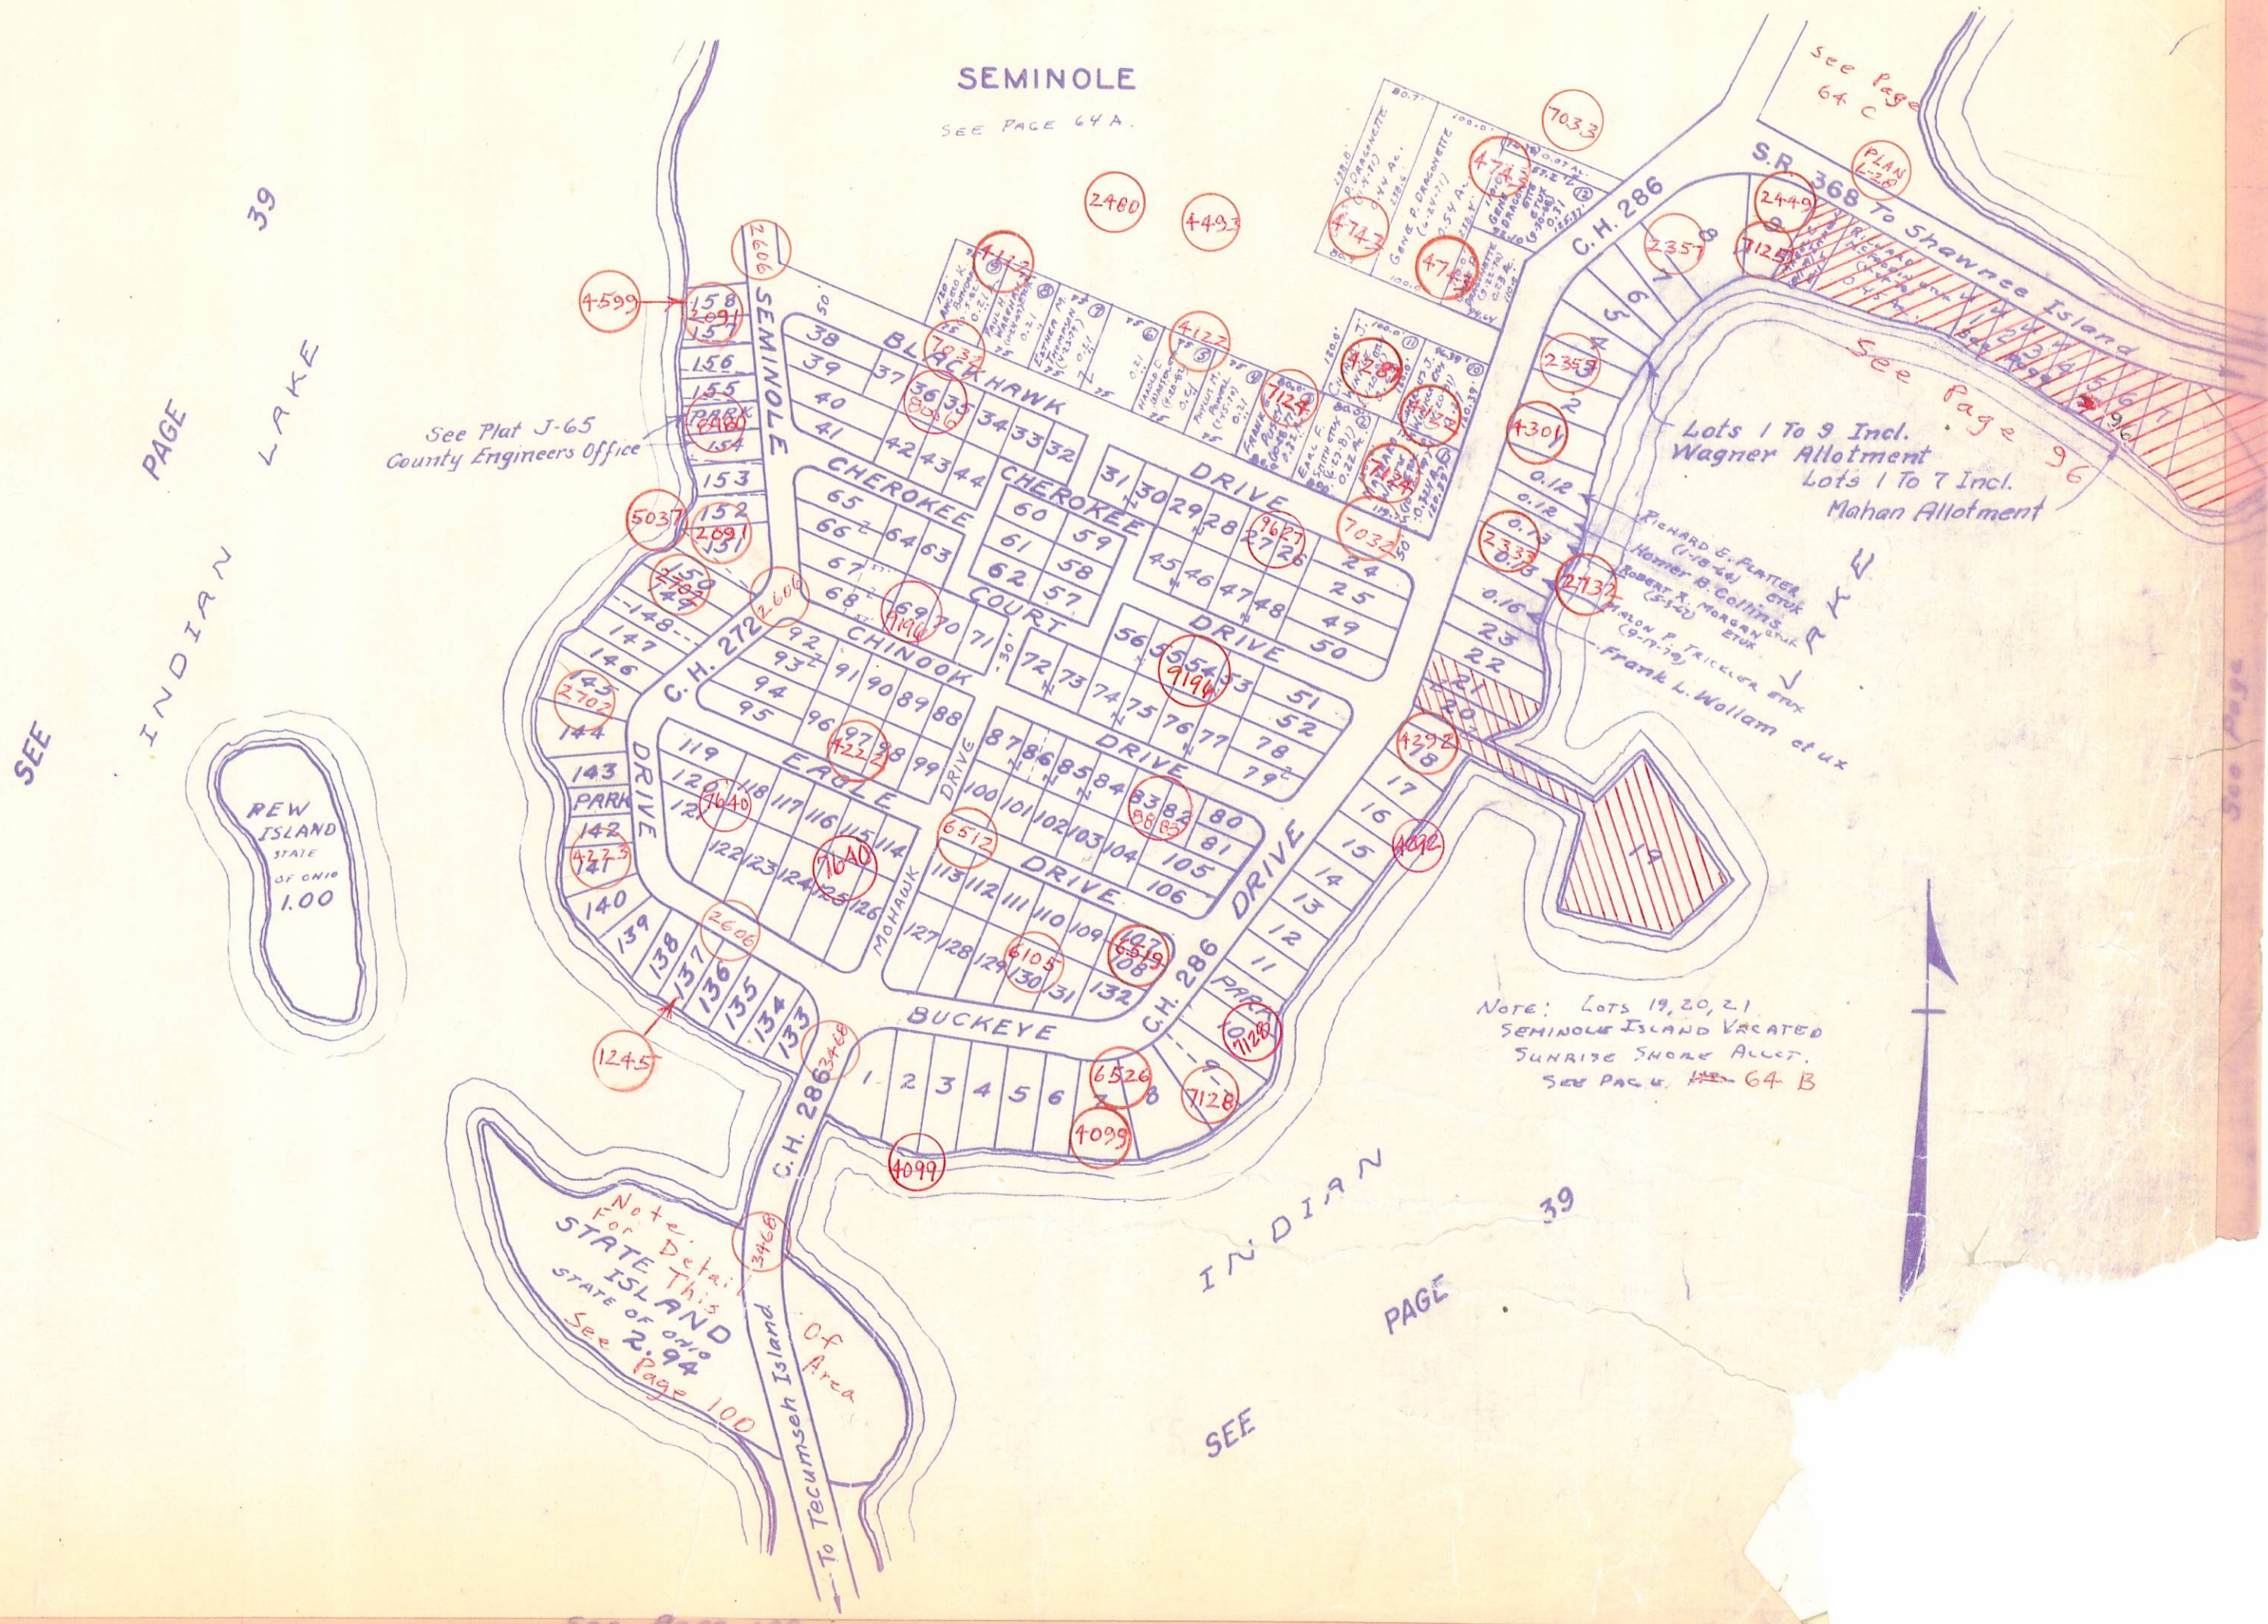

STOKES TOWNSHIP VIRGINIA MILITARY SURVEY 12276

SCALE 200 FEET TO THE INCH

SEMINOLE
SEE PAGE 64 A.

See Plat J-65
County Engineers Office

Lots 1 To 9 Incl.
Wagner Allotment
Lots 1 To 7 Incl.
Mahan Allotment

NOTE: Lots 19, 20, 21
SEMINOLE ISLAND VACATED
SUNRISE SHORE ALLOT.
SEE PAGE 64 B

Note: Detail
For This
STATE ISLAND
STATE OF OHIO
See Page 100

INDIAN LAKE
PAGE 39

INDIAN LAKE
PAGE 39

SEE

SEE

See Page 100

EA-Cere