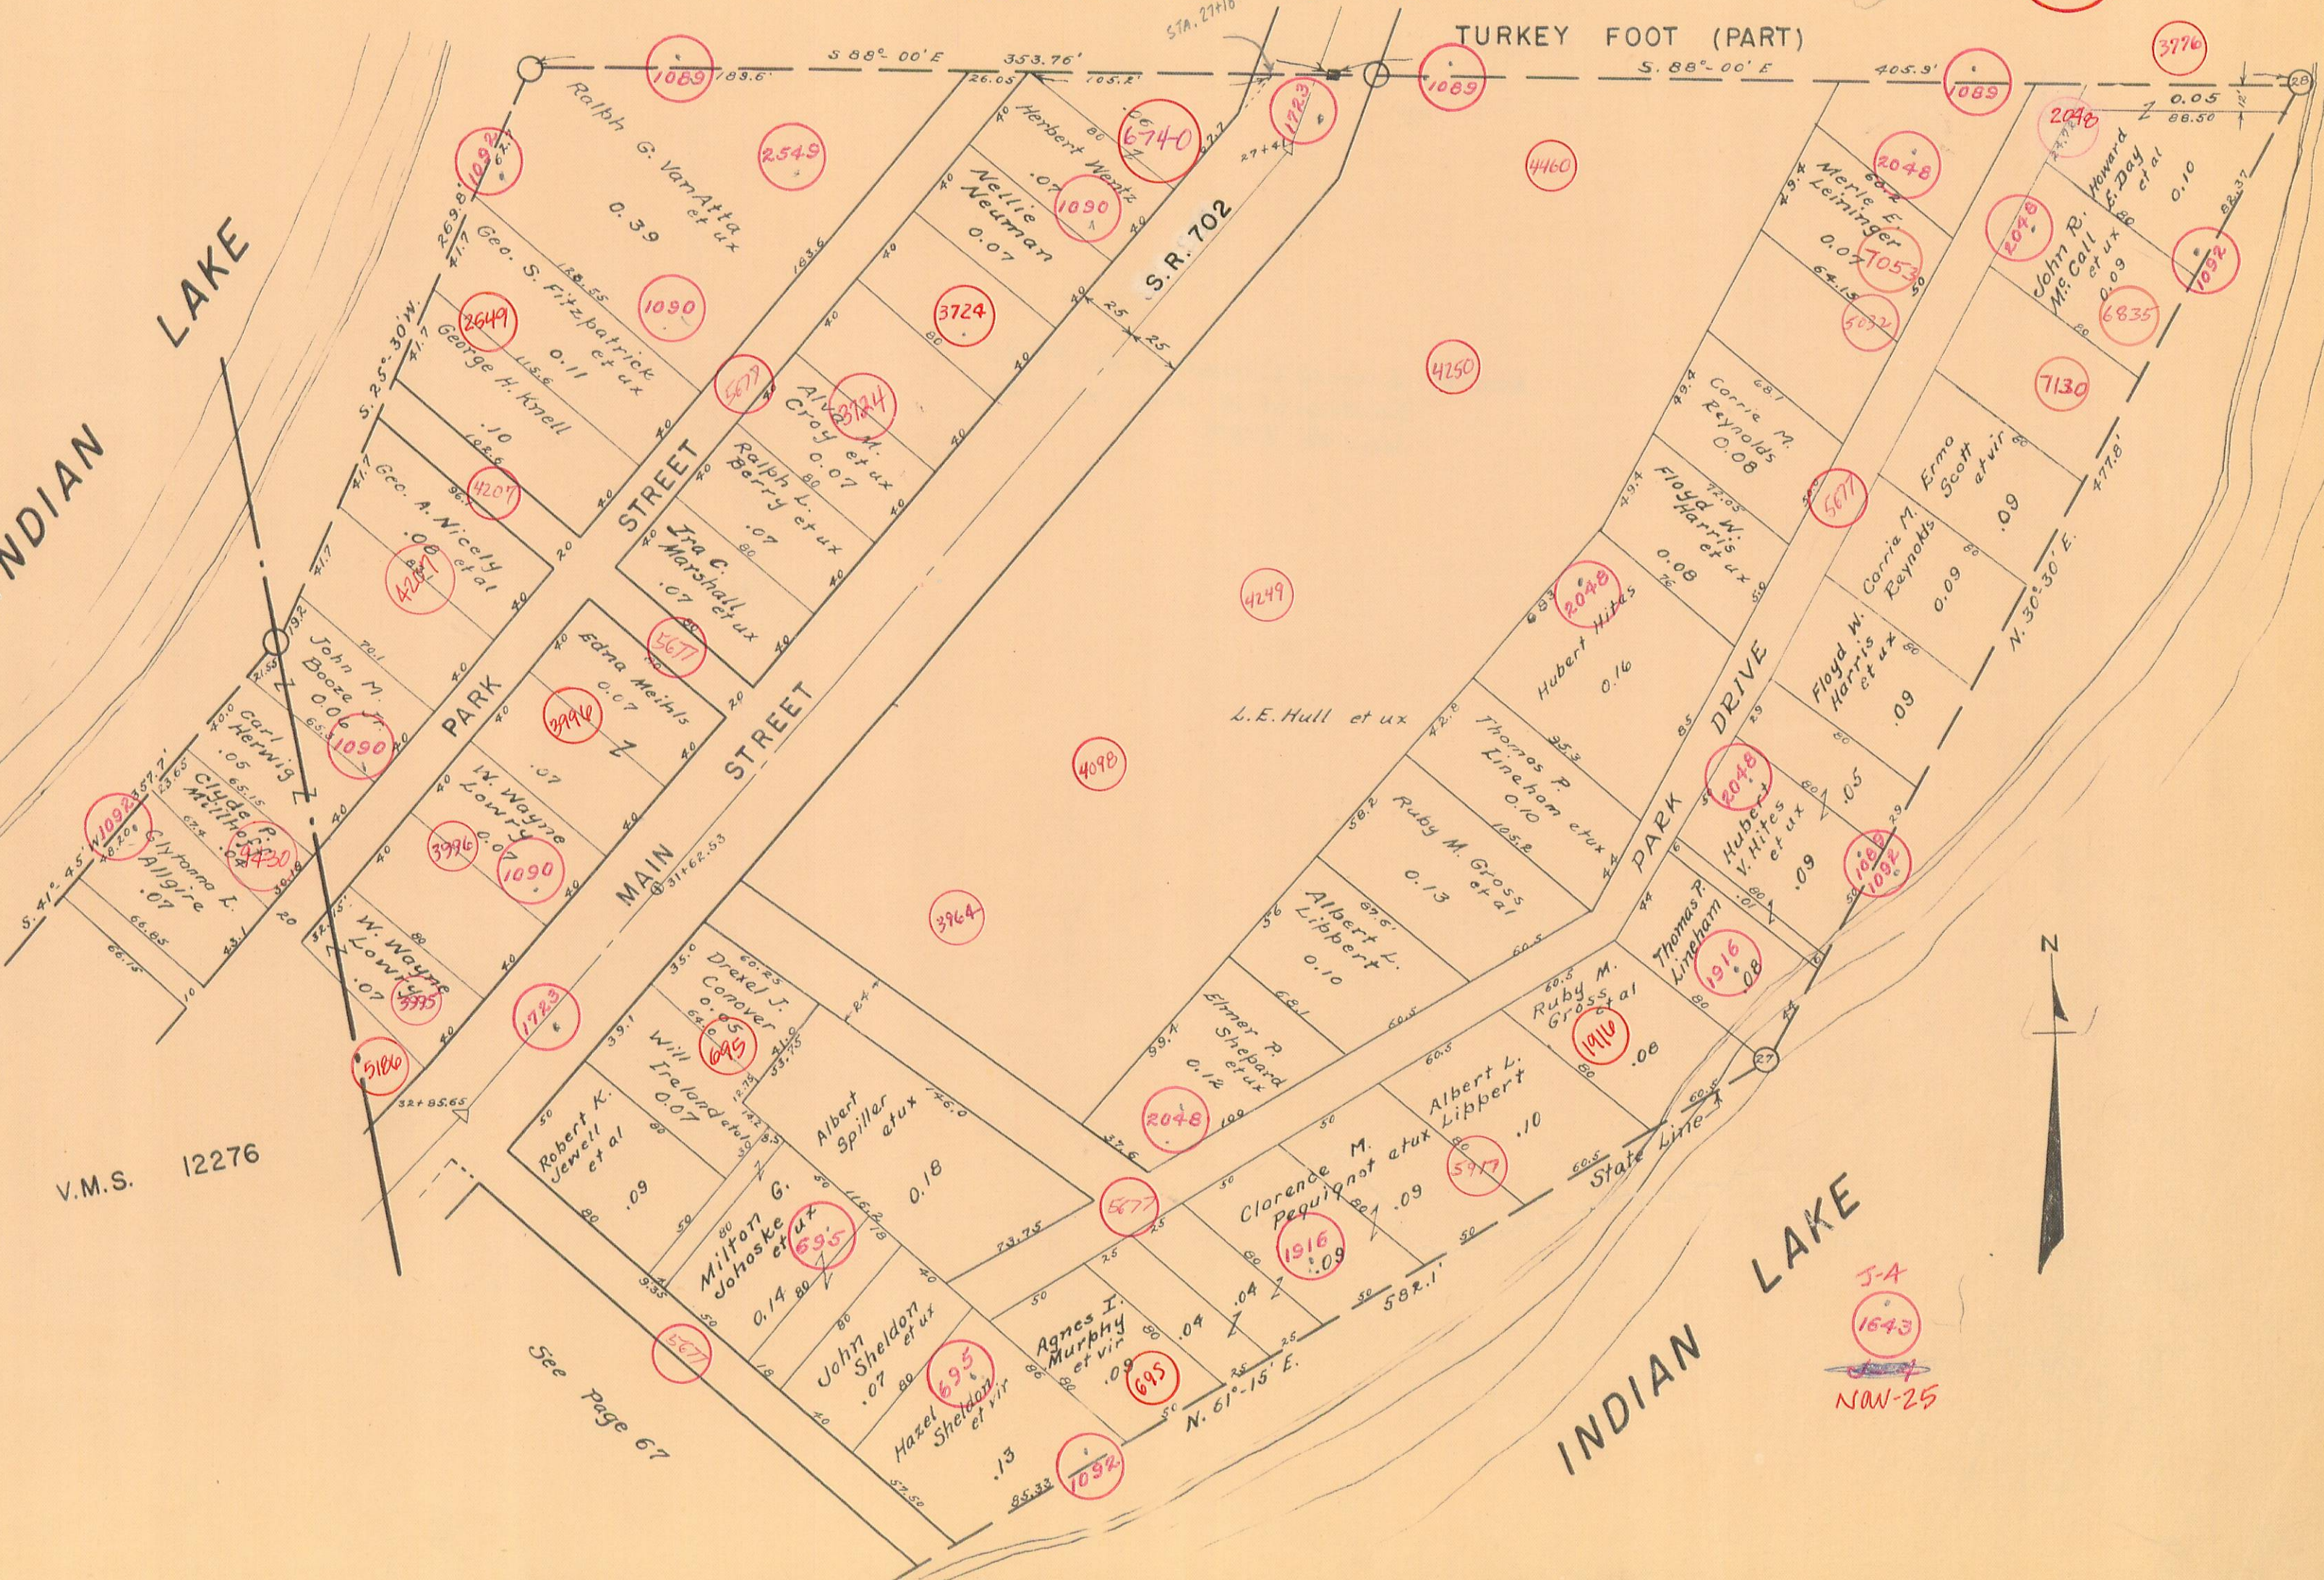

VIRGINIA
VIRGINIA

MILITARY
MILITARY

SURVEY
SURVEY

12276
12277

SCALE 60 FEET TO THE INCH

318³
See Descriptions in
Drawer R

TURKEY FOOT (PART)

INDIAN LAKE

INDIAN LAKE

V.M.S. 12276

See Page 67

J-A
1643
NAN-25