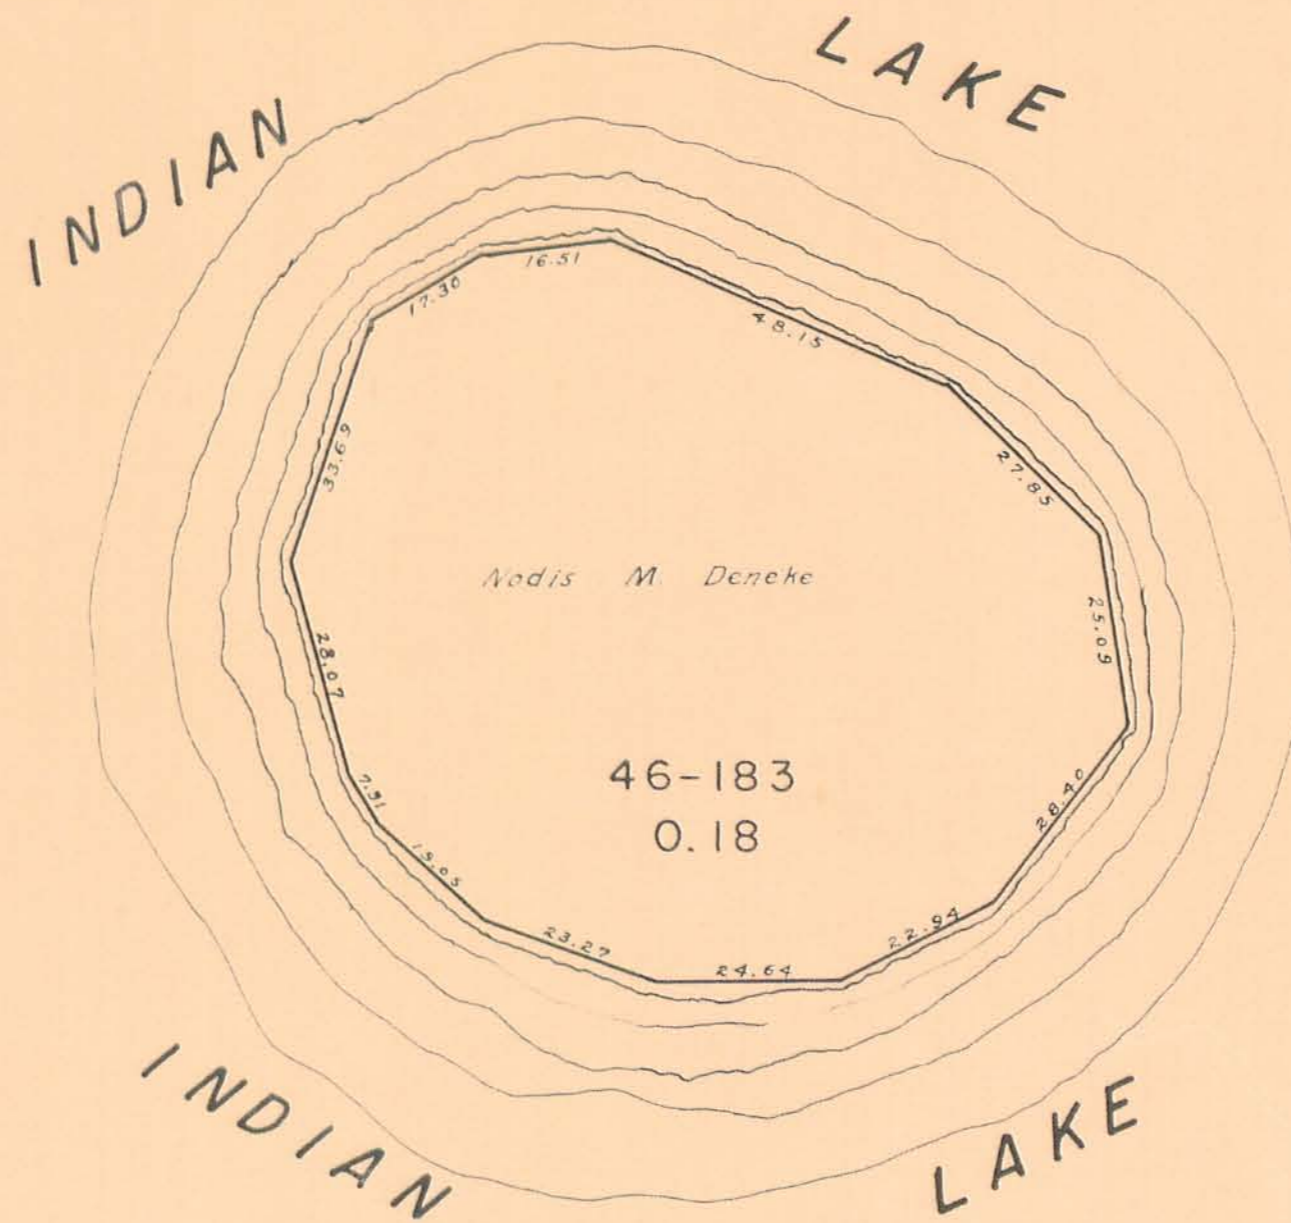

WASHINGTON TOWNSHIP
VIRGINIA MILITARY SURVEY 12276

PRIEST ISLAND

SCALE: 1 INCH = 25 FEET

Note; See Logan County Recorders
plat book 5-Volume E, page 21
for survey of this Island.